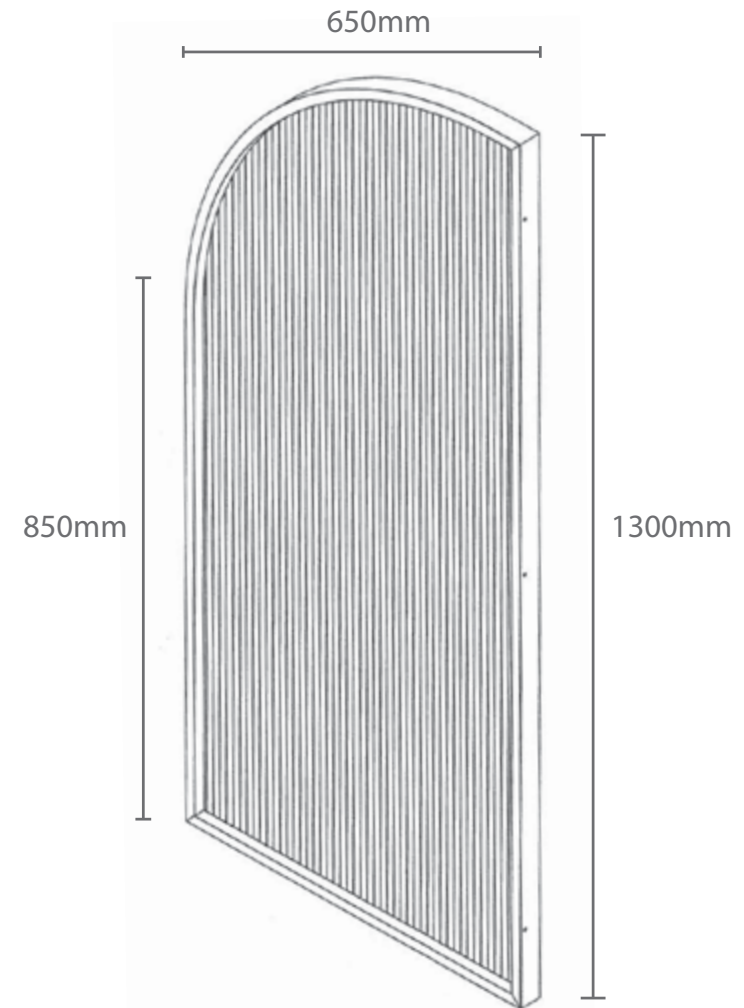

## Fluted Glass Framed Urinal Divider

**Overall Size:** W 650 x H 1300 x D 35mm

**Material:** Aluminium / Glass

**Colour/Finish:** Brushed Brass or Matt Black

**Weight:** 13.5kg

**Approval:** CE Approved

All measurements shown are in millimetres. Drawing sizes are not to scale. Measurement accuracy  $\pm 5$ mm. Deluxe Bathrooms & Tiling Solutions reserves the right to make changes and/or modifications to products and specifications without prior notice.