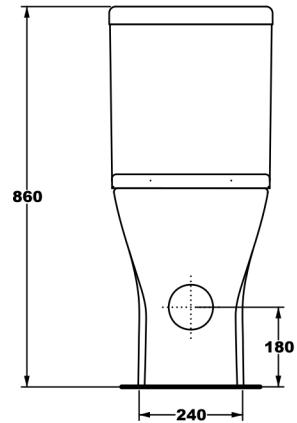

Fully Back To Wall Toilet Pan & Cistern

SIZE: H 860 x W 375 x D 650mm

MATERIAL: Ceramic

COLOUR/FINISH: White Gloss

FITTINGS: Geberit Dual Flush Fittings

The information contained on this page was correct at date of issue. Fitting dimensions are provided as a guide only. Some variation may occur due to manufacturing tolerances. We pursue a policy of continuing improvement in design and performance of our products and so reserve the right to change specifications without prior notice.