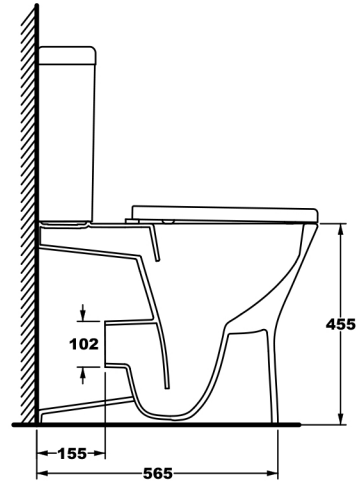

Fully Back To Wall Toilet Pan & Cistern

SIZE: H 860 x W 375 x D 650mm

MATERIAL: Ceramic

COLOUR/FINISH: White Gloss

FITTINGS: Geberit Dual Flush Fittings

The information contained on this page was correct at date of issue. Fitting dimensions are provided as a guide only. Some variation may occur due to manufacturing tolerances. We pursue a policy of continuing improvement in design and performance of our products and so reserve the right to change specifications without prior notice.