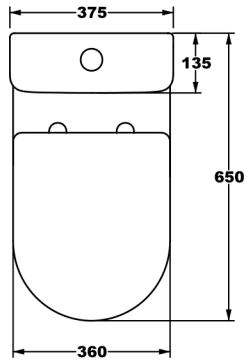

Fully Back To Wall Toilet Pan & Cistern

SIZE: H 860 x W 375 x D 650mm

MATERIAL: Ceramic

COLOUR/FINISH: White Gloss

FITTINGS: Geberit Dual Flush Fittings

The information contained on this page was correct at date of issue. Fitting dimensions are provided as a guide only. Some variation may occur due to manufacturing tolerances. We pursue a policy of continuing improvement in design and performance of our products and so reserve the right to change specifications without prior notice.