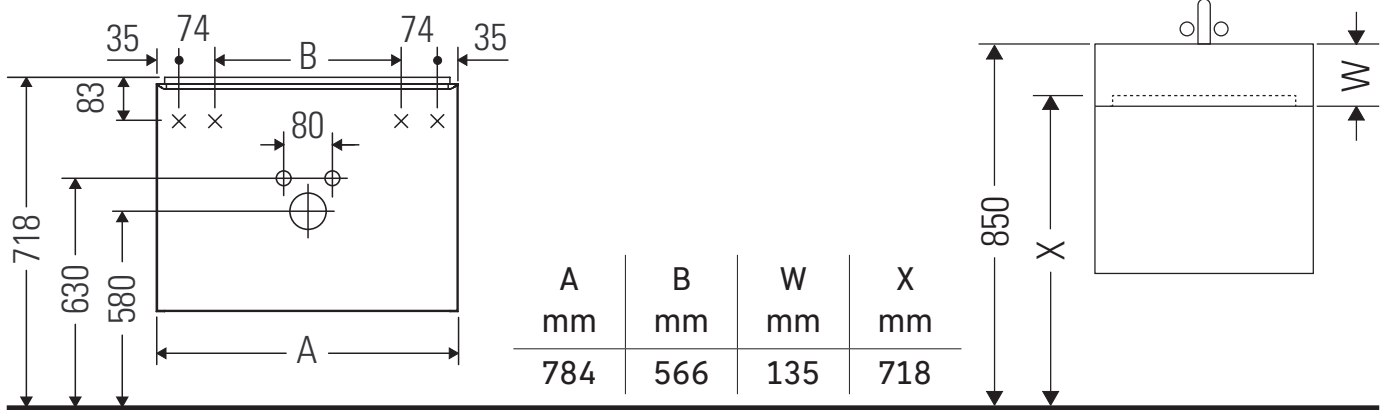

D-Neo

DE 4373

Mounting instructions

Vero Air # 235080

Instructions for use

The bathroom furniture range complies with the standards and guidelines applicable at the time of delivery and is designed for use in bathrooms. Direct contact with water should be avoided, for example, when showering.