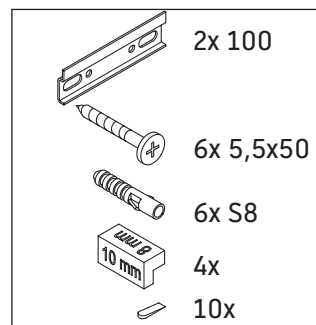

D-Neo

DE 4373

Mounting instructions

Vero Air # 235080

Instructions for use

The bathroom furniture range complies with the standards and guidelines applicable at the time of delivery and is designed for use in bathrooms. Direct contact with water should be avoided, for example, when showering.