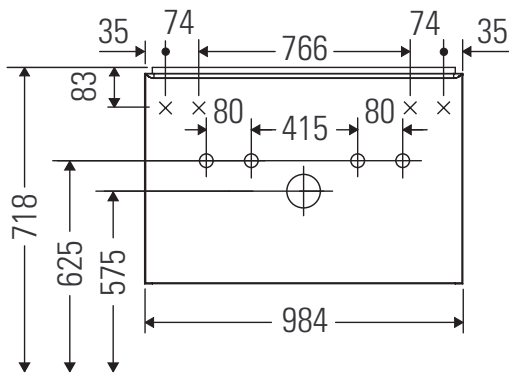

D-Neo

DE 4374

Mounting instructions

Vero Air # 235010

Instructions for use

The bathroom furniture range complies with the standards and guidelines applicable at the time of delivery and is designed for use in bathrooms. Direct contact with water should be avoided, for example, when showering.