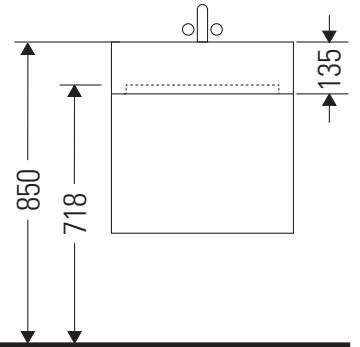

D-Neo

DE 4374

Mounting instructions

Vero Air # 235010

Instructions for use

The bathroom furniture range complies with the standards and guidelines applicable at the time of delivery and is designed for use in bathrooms. Direct contact with water should be avoided, for example, when showering.