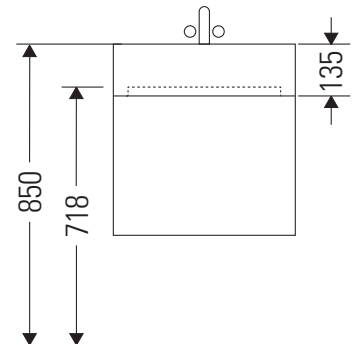

D-Neo

DE 4374

Mounting instructions

Vero Air # 235010

Instructions for use

The bathroom furniture range complies with the standards and guidelines applicable at the time of delivery and is designed for use in bathrooms. Direct contact with water should be avoided, for example, when showering.