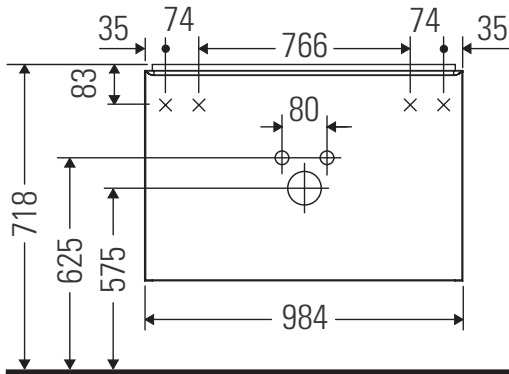

D-Neo

DE 4374

Mounting instructions

Vero Air # 235010

Instructions for use

The bathroom furniture range complies with the standards and guidelines applicable at the time of delivery and is designed for use in bathrooms. Direct contact with water should be avoided, for example, when showering.