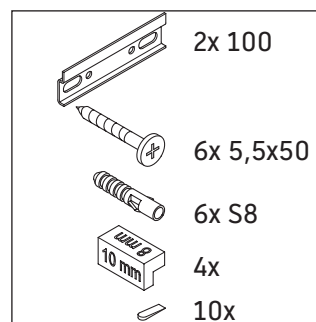

D-Neo

DE 4374

Mounting instructions

Vero Air # 235010

Instructions for use

The bathroom furniture range complies with the standards and guidelines applicable at the time of delivery and is designed for use in bathrooms. Direct contact with water should be avoided, for example, when showering.