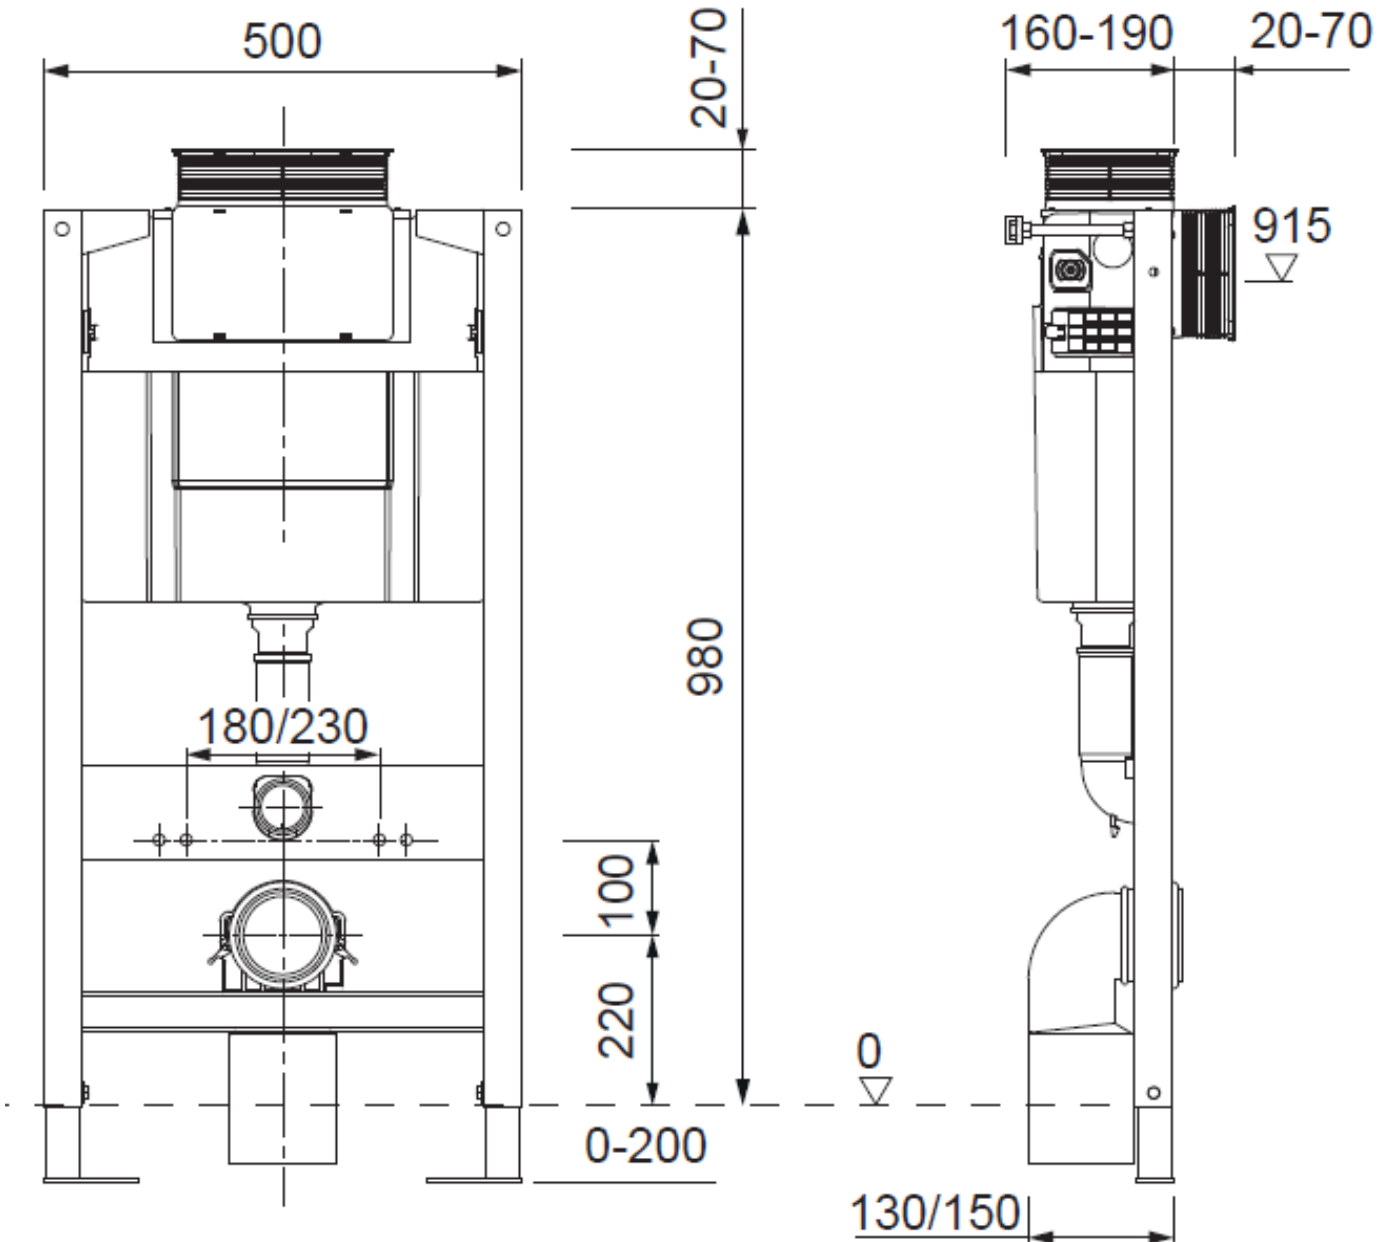

Measurements in millimetres mm
Information updated January 2016
Tel 0345 873 8840

bauhaus[™]

0.98m WC Frame Support and cistern

Floor Mounted

WCF98X50+