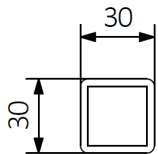

Measurements in millimetres mm

Information updated July 2020

Tel 0345 873 8840

Collector:

Pipe:

Code	Colour	A	B	C2	D	E	F	Weight	Volume	Output BTU	Output Watts	He
		mm	mm	mm	mm	mm	mm	Kg	dm <sup>3</sup>	D T50°C	D T50°C	Output
MP48X1140MB	Matt White	1140	480	455	50	960	90	8.6	4.17	1607	471	400
MP48X1140MW	Matt Black	1140	480	455	50	960	90	8.6	4.17	1607	471	400
MP48X1140F	Brushed Brass*	1140	480	455	50	960	90	8.6	4.17	1607	471	400