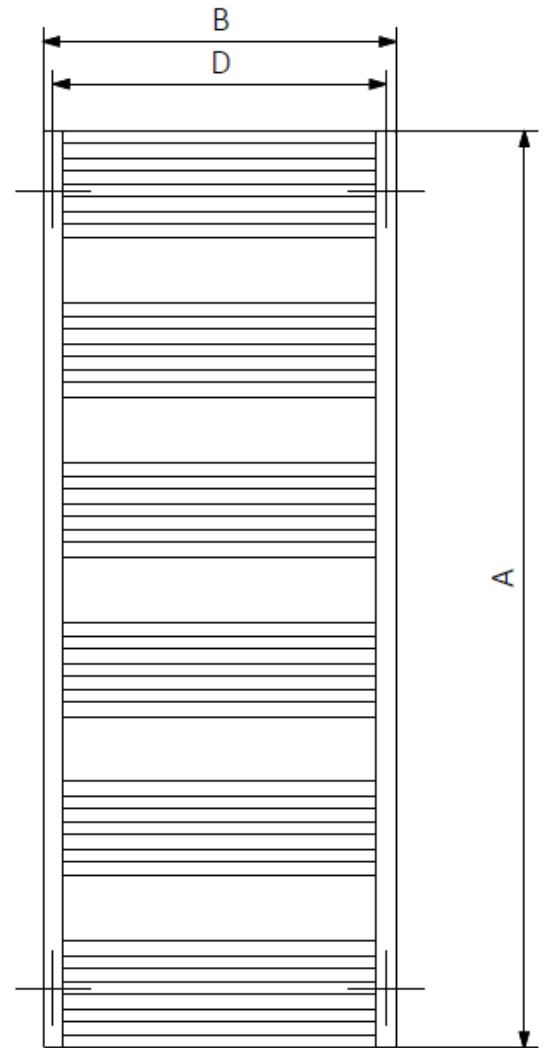

Measurements in millimetres mm

Information updated July 2020

Tel 0345 873 8840

Collector:

Pipe:

Code	Colour	A	B	C2	D	E	F	Weight	Volume	Output BTU	Output Watts	He
		mm	mm	mm	mm	mm	mm	Kg	dm <sup>3</sup>	D T50°C	D T50°C	Output
MP48X1140MB	Matt White	1140	480	455	50	960	90	8.6	4.17	1607	471	400
MP48X1140MW	Matt Black	1140	480	455	50	960	90	8.6	4.17	1607	471	400
MP48X1140F	Brushed Brass*	1140	480	455	50	960	90	8.6	4.17	1607	471	400

\*The finish is epoxy powder coat

Working pressure: 1000 kPa

Maximum operating temperature: 95°C