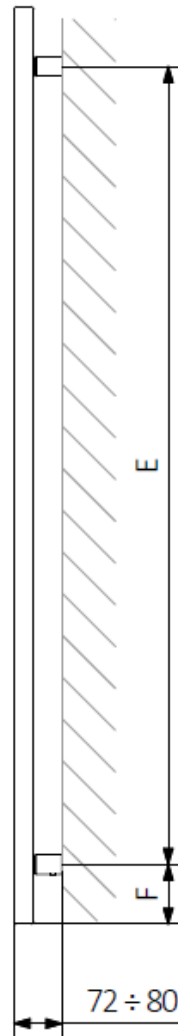

Measurements in millimetres mm

Information updated July 2020

Tel 0345 873 8840

Collector:

Pipe:

Code	Colour	A	B	C2	D	E	F	Weight	Volume	Output BTU	Output Watts	He
		mm	mm	mm	mm	mm	mm	Kg	dm <sup>3</sup>	D T50°C	D T50°C	Output
MP48X1140MB	Matt White	1140	480	455	50	960	90	8.6	4.17	1607	471	400
MP48X1140MW	Matt Black	1140	480	455	50	960	90	8.6	4.17	1607	471	400
MP48X1140F	Brushed Brass*	1140	480	455	50	960	90	8.6	4.17	1607	471	400

\*The finish is epoxy powder coat

Working pressure: 1000 kPa

Maximum operating temperature: 95°C