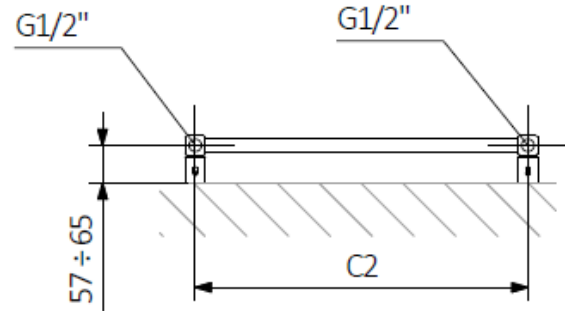

Measurements in millimetres mm

Information updated July 2020

Tel 0345 873 8840

Collector:

Pipe:

Code	Colour	A	B	C2	D	E	F	Weight	Volume	Output BTU	Output Watts	He
		mm	mm	mm	mm	mm	mm	Kg	dm <sup>3</sup>	D T50°C	D T50°C	Output
MP48X1140MB	Matt White	1140	480	455	50	960	90	8.6	4.17	1607	471	400
MP48X1140MW	Matt Black	1140	480	455	50	960	90	8.6	4.17	1607	471	400
MP48X1140F	Brushed Brass*	1140	480	455	50	960	90	8.6	4.17	1607	471	400