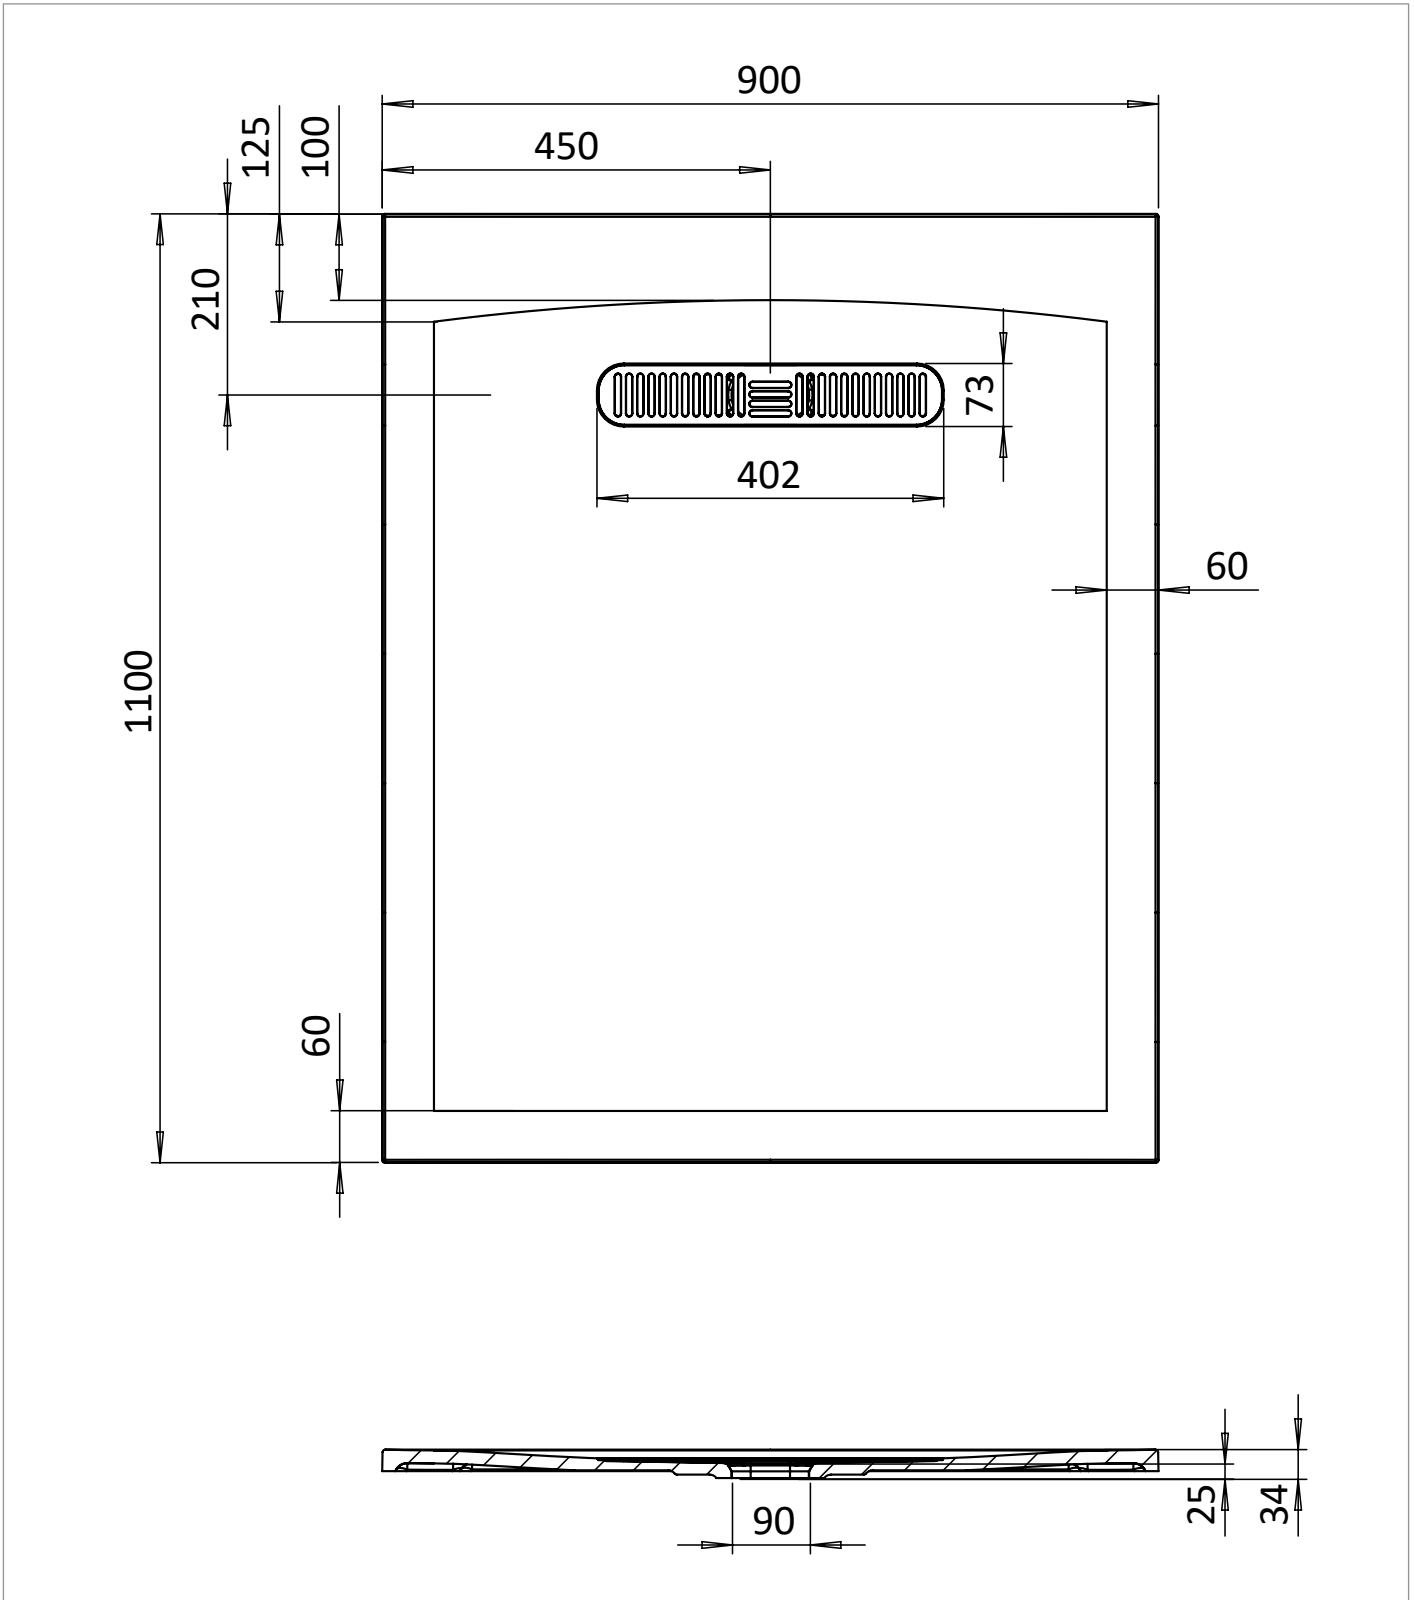

## DESCRIPTION

Vito Rectangle Shower Tray 900x1100  
25mm White

WEBSITE LINK [Click Here](#)

|                           |                       |
|---------------------------|-----------------------|
| CATEGORY                  | Showering             |
| COLOUR                    | Gloss White           |
| FINISH APPLICATION        | Gelcoat/Nanocoat      |
| PRIMARY MATERIAL          | Dolomite              |
| SECONDARY MATERIAL        | Stone Resin           |
| PRODUCT LENGTH MM         | 1100                  |
| PRODUCT HEIGHT MM         | 25                    |
| PRODUCT WIDTH MM          | 900                   |
| PRODUCT BOXED WEIGHT (KG) | 36.25                 |
| INSTALL TYPE              | Floor Mounted         |
| STANDARDS                 | EN 14527:2016+A1:2018 |

|                                   |                   |
|-----------------------------------|-------------------|
| WASTE INCLUDED                    | No                |
| WASTE WATER FLOW RATE LPM         | 32                |
| OUTER EDGE DIMENSION - TRAYS (MM) | 60                |
| WASTE LOCATION                    | End drain         |
| ANTI-SLIP CLASS                   | Class A DIN 51097 |
| WASTE SHAPE                       | Rectangular       |
| DRYING AREA                       | No                |
| RISER KIT INCLUDED                | No                |
| TRAY PLANE TOLERANCE MM           | +2/-2 mm          |
| TRAY WIDTH TOLERANCE MM           | +5/0 mm           |
| TRAY LENGTH TOLERANCE MM          | +5/0 mm           |
| TRAY HEIGHT TOLERANCE MM          | +2/-2 mm          |
| TRAY WASTE HOLE TOLERANCE MM      | +1/-1 mm          |
| WASTE HOLE DIAMETER MM            | 90                |

## TECHNICAL DIMENSIONS

Dimensions in mm unless otherwise specified.

Tolerances (per material type) apply.