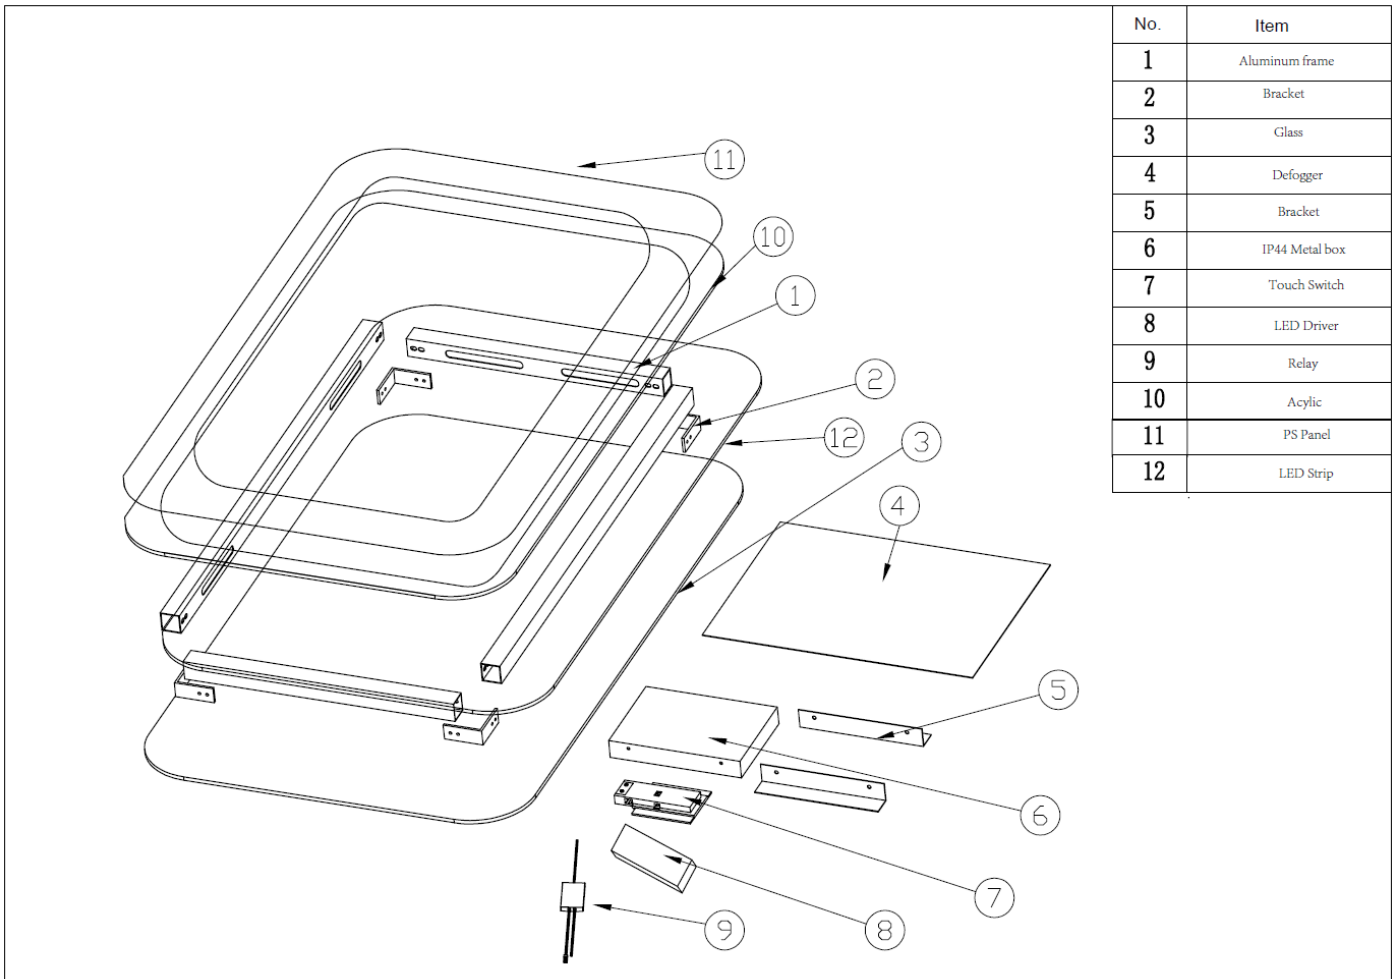

Landscape hanging