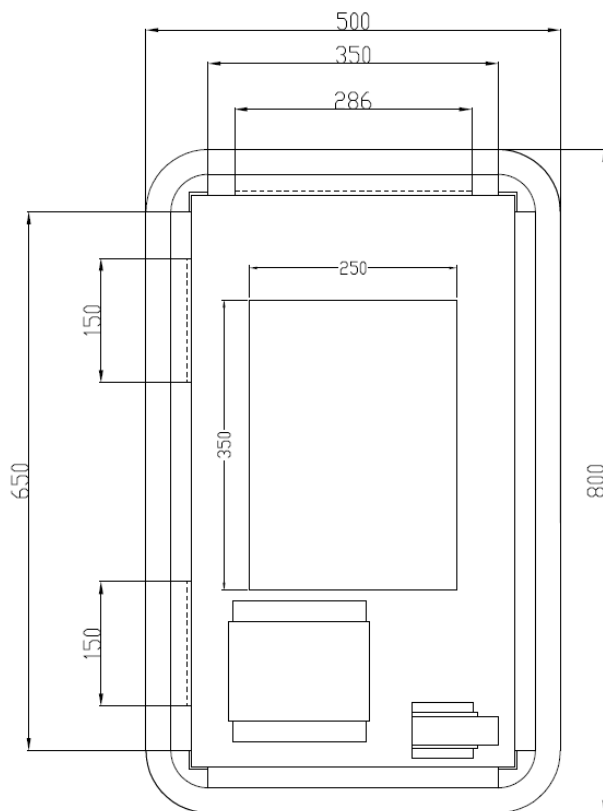

### SVELTE LED LIT MIRROR

Portrait and Landscape

SE5080

PIR sensor  
on/off switch

Heated  
demister pad

LED lighting

Temperature  
change

| CODE No | ITEM   | LED WATTAGE | DRIVER WATTAGE | DE-MIST WATTAGE | LAMP QTY | LIGHT COLOUR | COLOUR TEMP | LUMINOUS EFFICACY | COLOUR RENDERING INDEX (CRI) | Charging Socket | Charging Socket |
|---------|--------|-------------|----------------|-----------------|----------|--------------|-------------|-------------------|------------------------------|-----------------|-----------------|
|         |        | W           | W              | W               |          |              | K           | lm/W              | Ra                           | mA              | Standard        |
| SE5080  | SVELTE | 12.6        | 15             | 21              | 300      | Multiwhite   | 3000-6500k  | 85                | 85                           | NA              | NA              |

Measurements in millimetres mm

Information updated May 2019

Tel 0345 873 8840

crosswater™

## TECHNICAL

5mm mirror glass with safety film backing

Adjustable light temperature from 3000K (warm white) to 6000K (daylight)

Demister 310x450mm - 21w

IP44 RATED CLASS I rated

Low spot low energy LEDs

Dimable