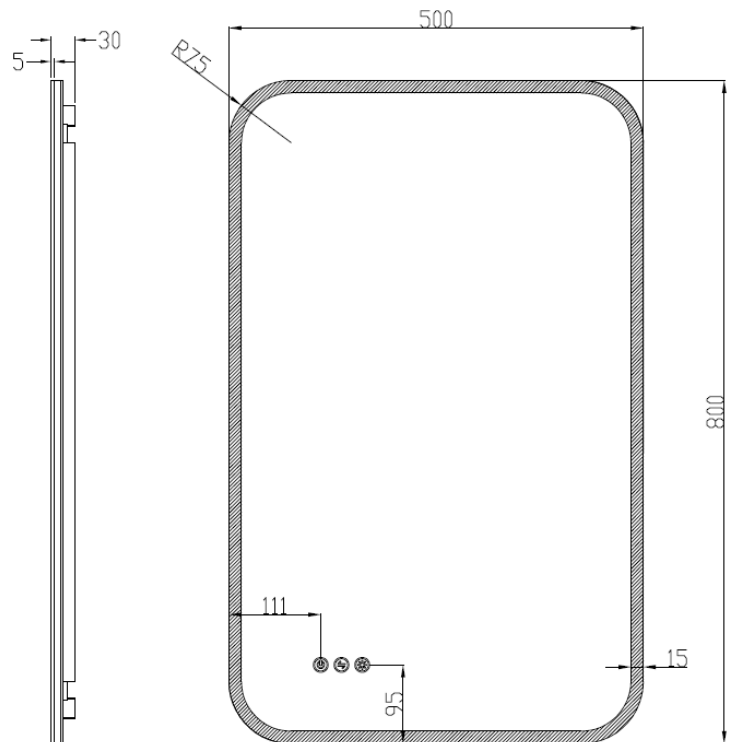

### SVELTE LED LIT MIRROR

Portrait and Landscape

SE5080

PIR sensor  
on/off switch

Heated  
demister pad

LED lighting

Temperature  
change

| CODE No | ITEM   | LED WATTAGE | DRIVER WATTAGE | DE-MIST WATTAGE | LAMP QTY | LIGHT COLOUR | COLOUR TEMP | LUMINOUS EFFICACY | COLOUR RENDERING INDEX (CRI) | Charging Socket | Charging Socket |
|---------|--------|-------------|----------------|-----------------|----------|--------------|-------------|-------------------|------------------------------|-----------------|-----------------|
|         |        | W           | W              | W               |          |              | K           | lm/W              | Ra                           | mA              | Standard        |
| SE5080  | SVELTE | 12.6        | 15             | 21              | 300      | Multiwhite   | 3000-6500k  | 85                | 85                           | NA              | NA              |

Measurements in millimetres mm

Information updated May 2019

Tel 0345 873 8840

crosswater™

## TECHNICAL

5mm mirror glass with safety film backing

Adjustable light temperature from 3000K (warm white) to 6000K (daylight)

Demister 310x450mm - 21w

IP44 RATED CLASS I rated

Low spot low energy LEDs

Dimable