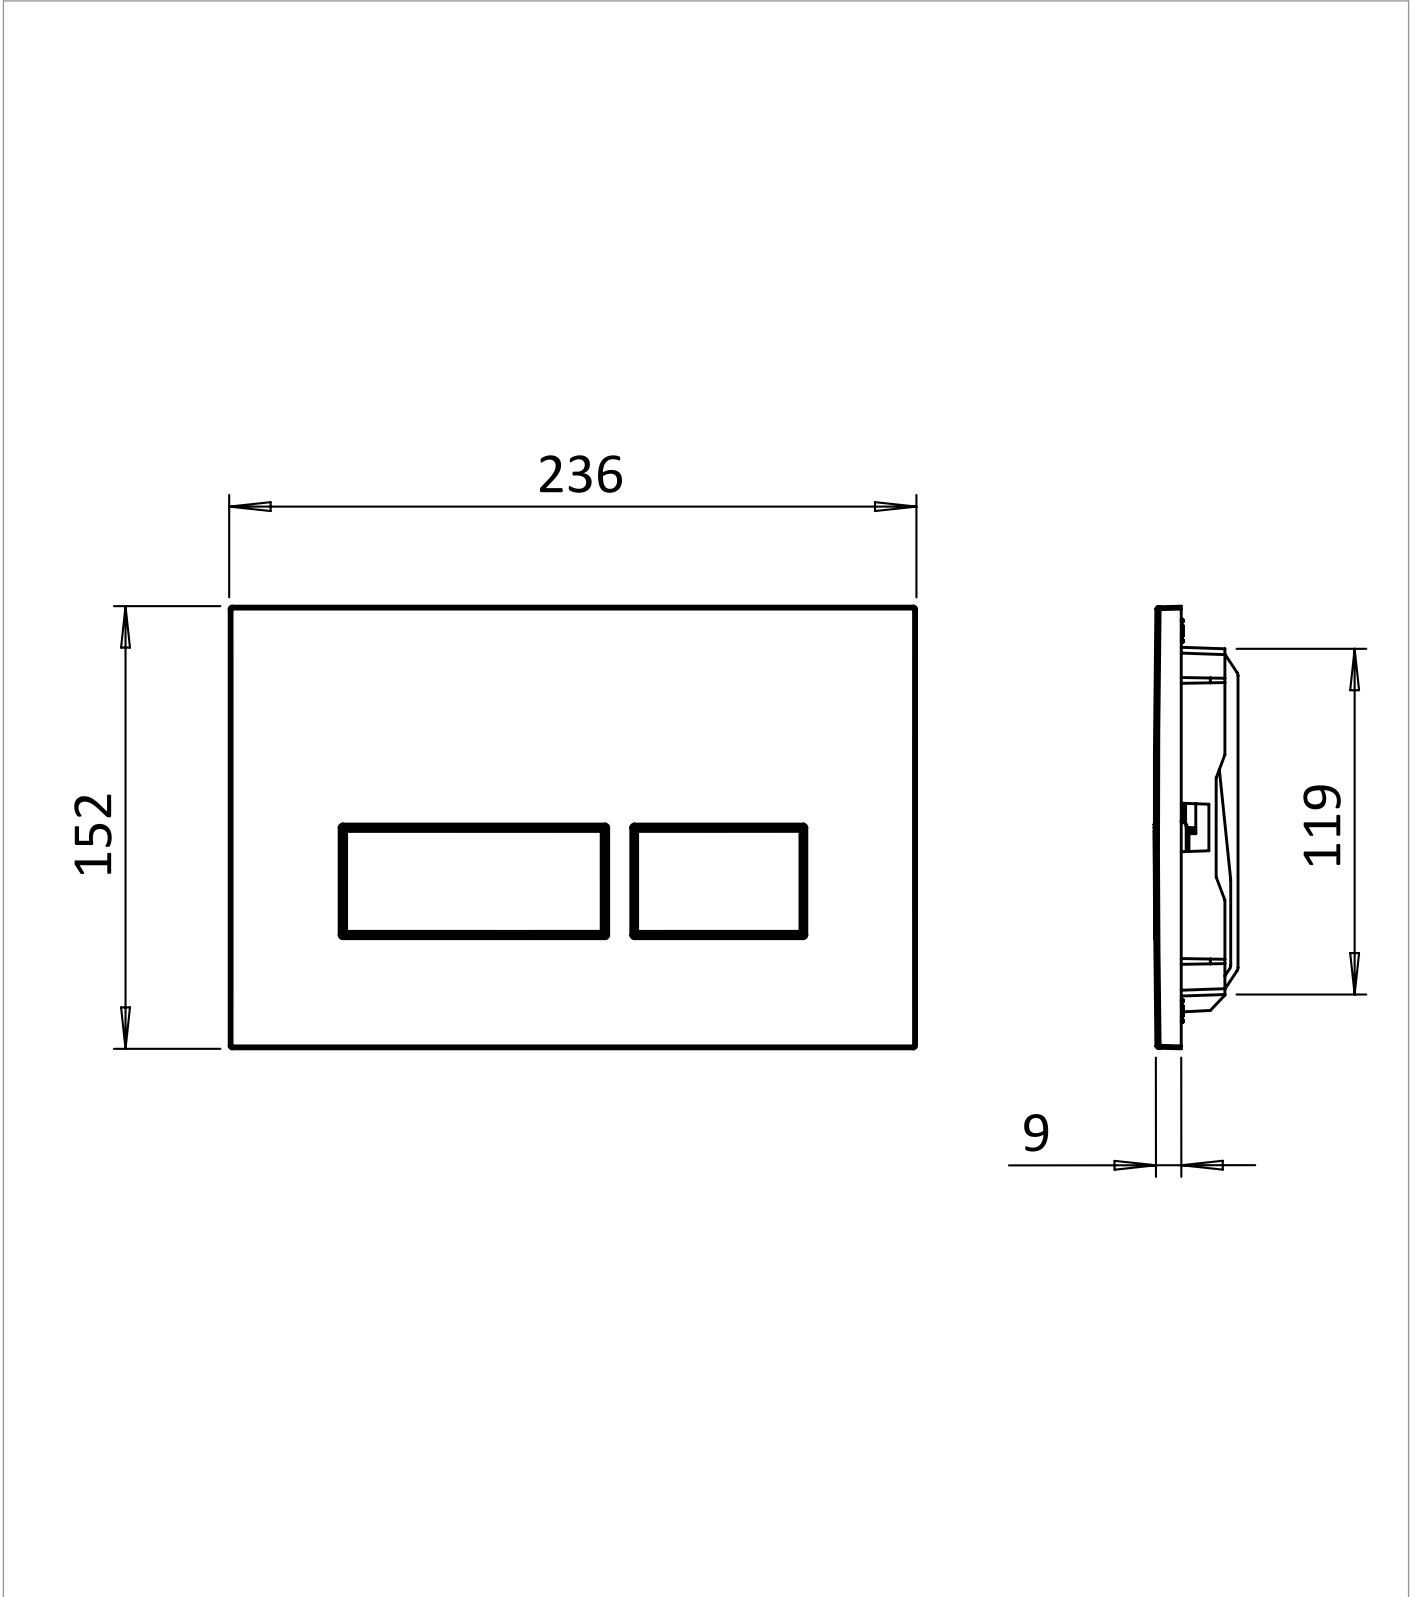

CATEGORY	Sanitaryware
WARRANTY DETAILS	2 Years
COLOUR	Brushed Bronze
FINISH APPLICATION	PVD
PRIMARY MATERIAL	304 Stainless Steel
SECONDARY MATERIAL	ABS
INSTALL TYPE	Wall Mounted
PRODUCT WIDTH MM	240
PRODUCT HEIGHT MM	160
PRODUCT DEPTH MM	30
PRODUCT NET WEIGHT KG	0.65

FIXINGS INCLUDED	Yes
CISTERN FLUSH MECHANISM	Dual Flush

TECHNICAL DIMENSIONS

Dimensions in mm unless otherwise specified.

Tolerances (per material type) apply.

SPARES LIST

Only the parts labelled are available as spares.

NUMBER	PART CODE	DESCRIPTION
1	K9632-ESH1	Flush Plate Fixing Set