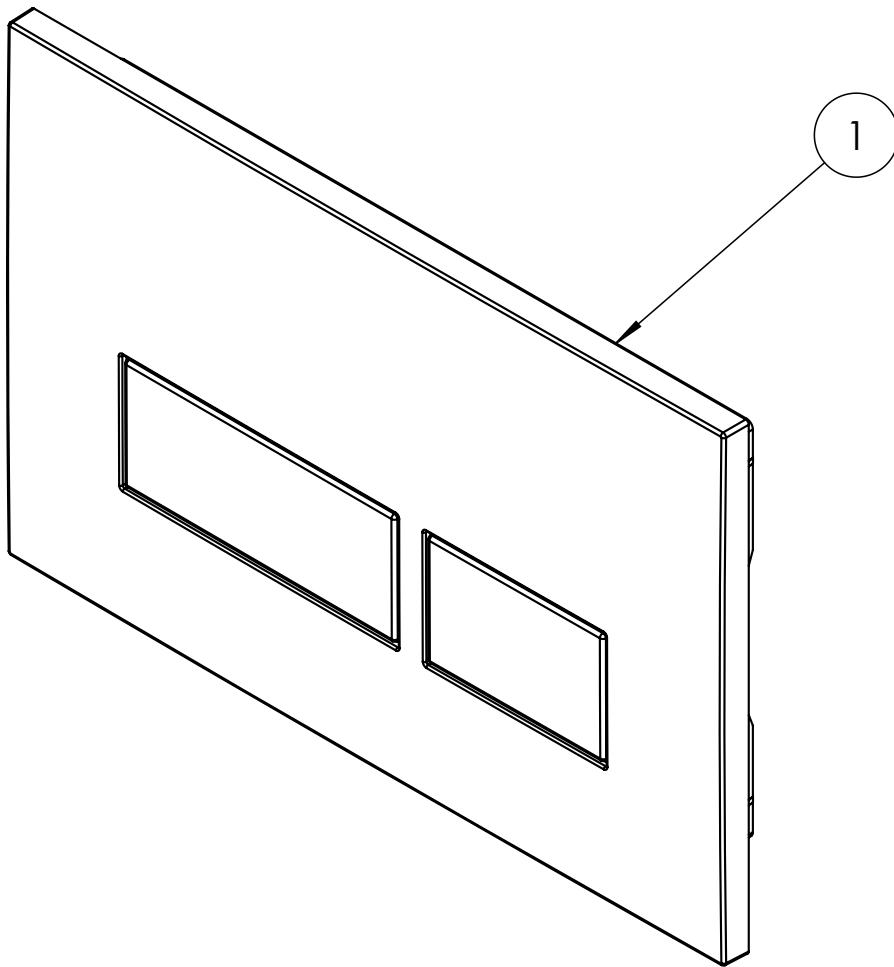

FIXINGS INCLUDED	Yes
CISTERN FLUSH MECHANISM	Dual Flush

TECHNICAL DIMENSIONS

Dimensions in mm unless otherwise specified.

Tolerances (per material type) apply.

SPARES LIST

Only the parts labelled are available as spares.

NUMBER	PART CODE	DESCRIPTION
1	K9632-ESH1	Flush Plate Fixing Set