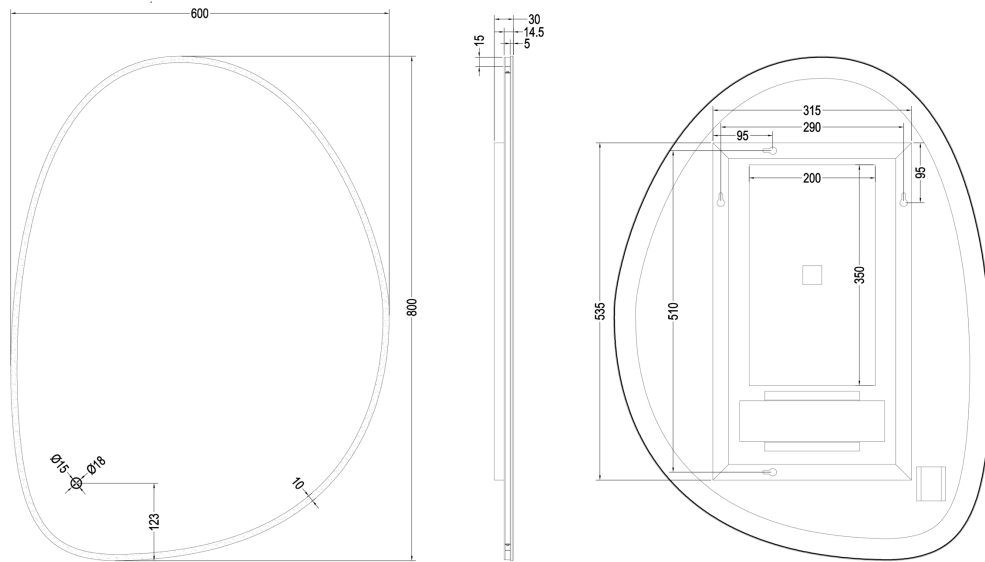

PRODUCT DATA SHEET

PRODUCT CODE

MA6080

RANGE

Mada

DESCRIPTION

Mada LED Mirror 60x80cm

WEBSITE LINK [Click Here](#)

CATEGORY	Cabinets & Mirrors
WARRANTY DETAILS	5 Years
COLOUR	Clear
PRIMARY MATERIAL	Glass
SECONDARY MATERIAL	Aluminium
INSTALL TYPE	Wall Mounted
PRODUCT WIDTH MM	600
PRODUCT HEIGHT MM	800
PRODUCT DEPTH MM	30
PRODUCT NET WEIGHT KG	5
STANDARDS	BS EN60598, BS EN60592, BS EN62493

IP RATING MIRRORS & CABINETS	IP44
HANDING MIRROR & CABINETS	Universal
TEMPERATURE CHANGING	Yes
SHELVES ADJUSTABLE	No
SHAVER SOCKET INCLUDED	No
CABLE LENGTH (MM)	1050
COLOUR RANGE (K)	2700-6400
LUMINOUS EFFICACY (LM/W)	95lm/W
COLOUR RENDERING INDEX (RA)	85
ENERGY RATING	F
SWITCH TYPE	Touch switch
DIMMABLE	Yes
LIGHT TYPE	LED
LED WATTAGE	12.9W
DRIVER WATTAGE	15W
DE-MISTER WATTAGE	15.4W

TECHNICAL DIMENSIONS

Dimensions in mm unless otherwise specified.

Tolerances (per material type) apply.

SPARES LIST

Only the parts labelled are available as spares.

NUMBER	PART CODE	DESCRIPTION
1	MIRRORFIX	Fix Screw Pack Keyhole Mirror Fix