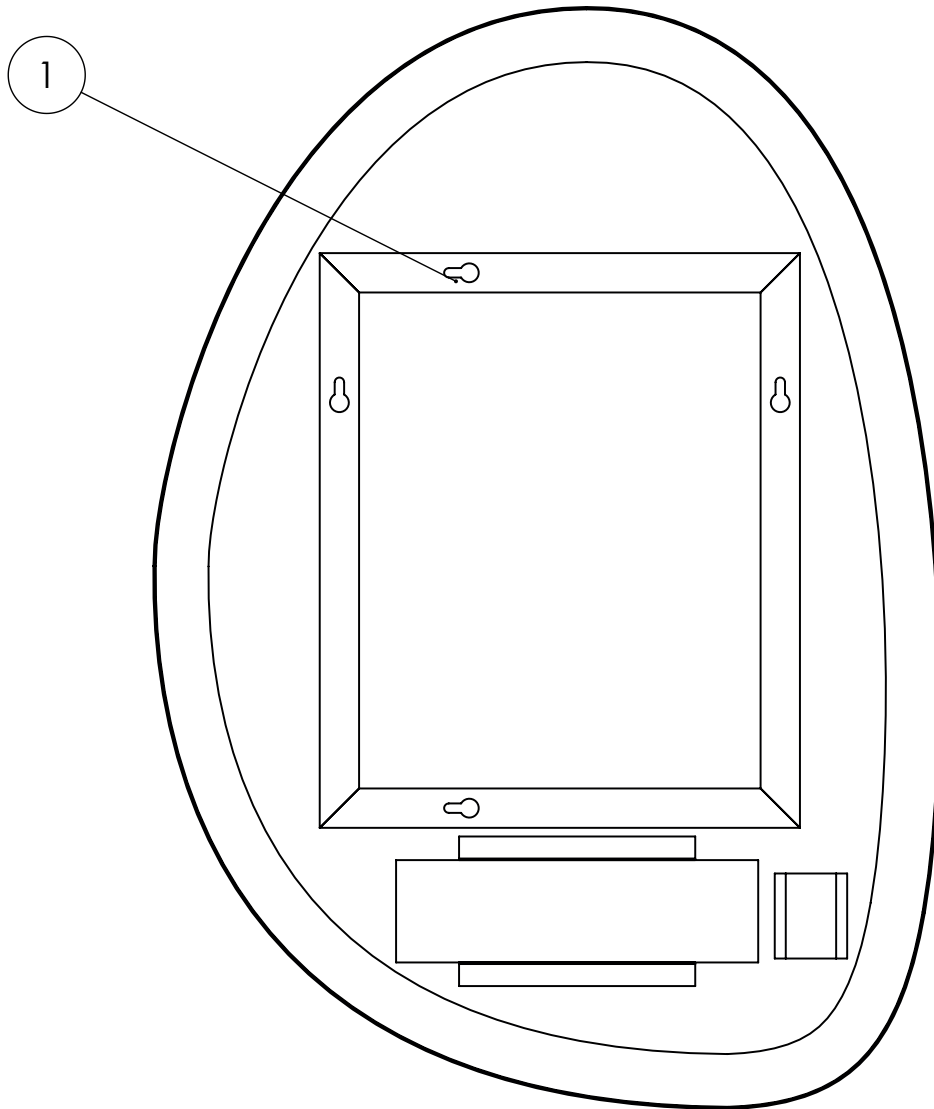

PRODUCT DATA SHEET

PRODUCT CODE

MA6080

RANGE

Mada

DESCRIPTION

Mada LED Mirror 60x80cm

WEBSITE LINK [Click Here](#)

CATEGORY	Cabinets & Mirrors
WARRANTY DETAILS	5 Years
COLOUR	Clear
PRIMARY MATERIAL	Glass
SECONDARY MATERIAL	Aluminium
INSTALL TYPE	Wall Mounted
PRODUCT WIDTH MM	600
PRODUCT HEIGHT MM	800
PRODUCT DEPTH MM	30
PRODUCT NET WEIGHT KG	5
STANDARDS	BS EN60598, BS EN60592, BS EN62493

IP RATING MIRRORS & CABINETS	IP44
HANDING MIRROR & CABINETS	Universal
TEMPERATURE CHANGING	Yes
SHELVES ADJUSTABLE	No
SHAVER SOCKET INCLUDED	No
CABLE LENGTH (MM)	1050
COLOUR RANGE (K)	2700-6400
LUMINOUS EFFICACY (LM/W)	95lm/W
COLOUR RENDERING INDEX (RA)	85
ENERGY RATING	F
SWITCH TYPE	Touch switch
DIMMABLE	Yes
LIGHT TYPE	LED
LED WATTAGE	12.9W
DRIVER WATTAGE	15W
DE-MISTER WATTAGE	15.4W

TECHNICAL DIMENSIONS

Dimensions in mm unless otherwise specified.

Tolerances (per material type) apply.

SPARES LIST

Only the parts labelled are available as spares.

NUMBER	PART CODE	DESCRIPTION
1	MIRRORFIX	Fix Screw Pack Keyhole Mirror Fix