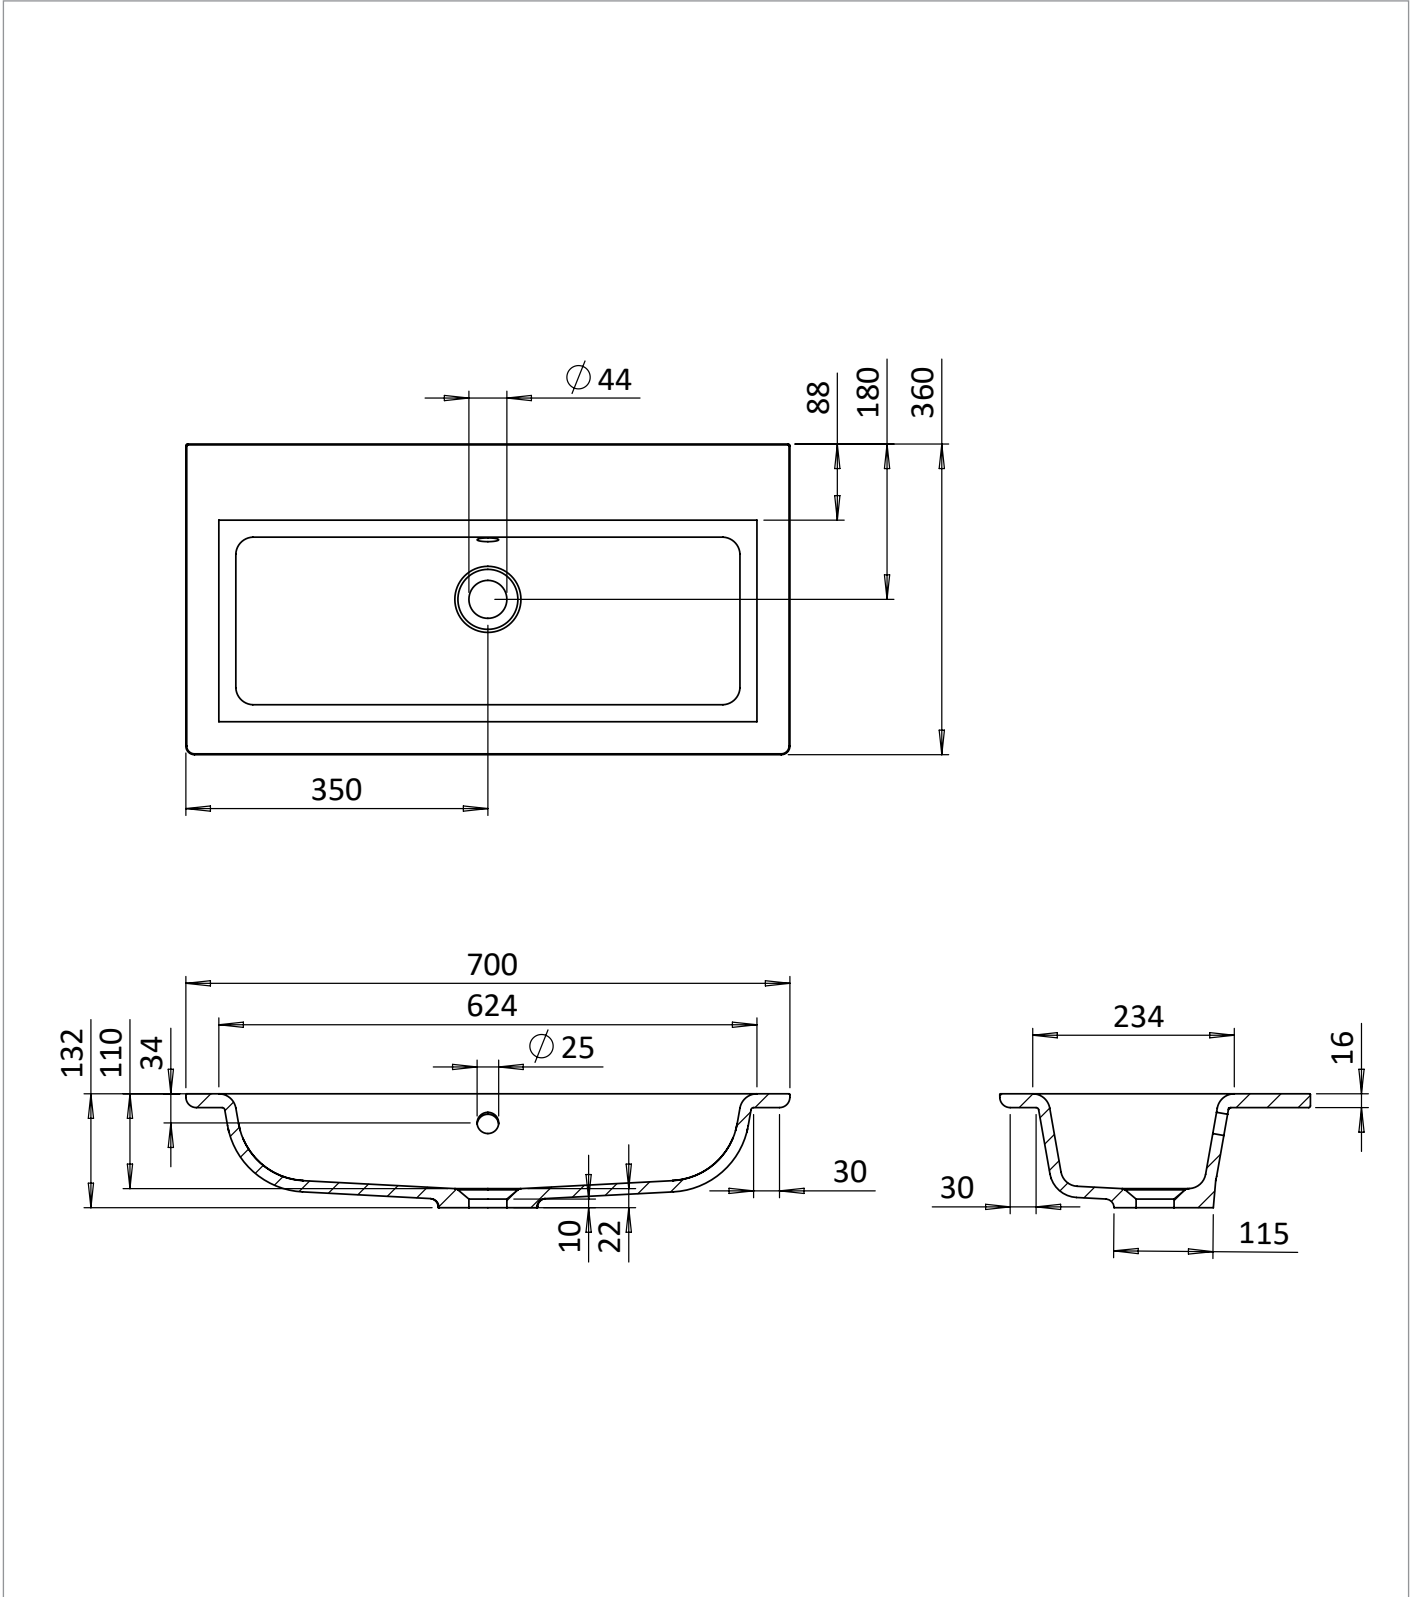

PRODUCT DATA SHEET

PRODUCT CODE

MA0700SRW

RANGE

Mada

DESCRIPTION

Mada Mineral Marble Basin 700cm NTH

WEBSITE LINK [Click Here](#)

CATEGORY	Sanitaryware
WARRANTY DETAILS	Lifetime
COLOUR	Gloss White
FINISH APPLICATION	Gelcoat/Nanocoat
PRIMARY MATERIAL	Stone Resin
INSTALL TYPE	Furniture Mounted
PRODUCT WIDTH MM	700
PRODUCT HEIGHT MM	132
PRODUCT DEPTH MM	360
PRODUCT NET WEIGHT KG	12
STANDARDS	EN 14688

TAP HOLES	0TH
FIXINGS INCLUDED	No
OVERFLOW	Yes
BASIN WASTE SIZE	44mm
CAPACITY 1L - WATER AT OVERFLOW LEVEL BASIN	5.5

TECHNICAL DIMENSIONS

Dimensions in mm unless otherwise specified.

Tolerances (per material type) apply.