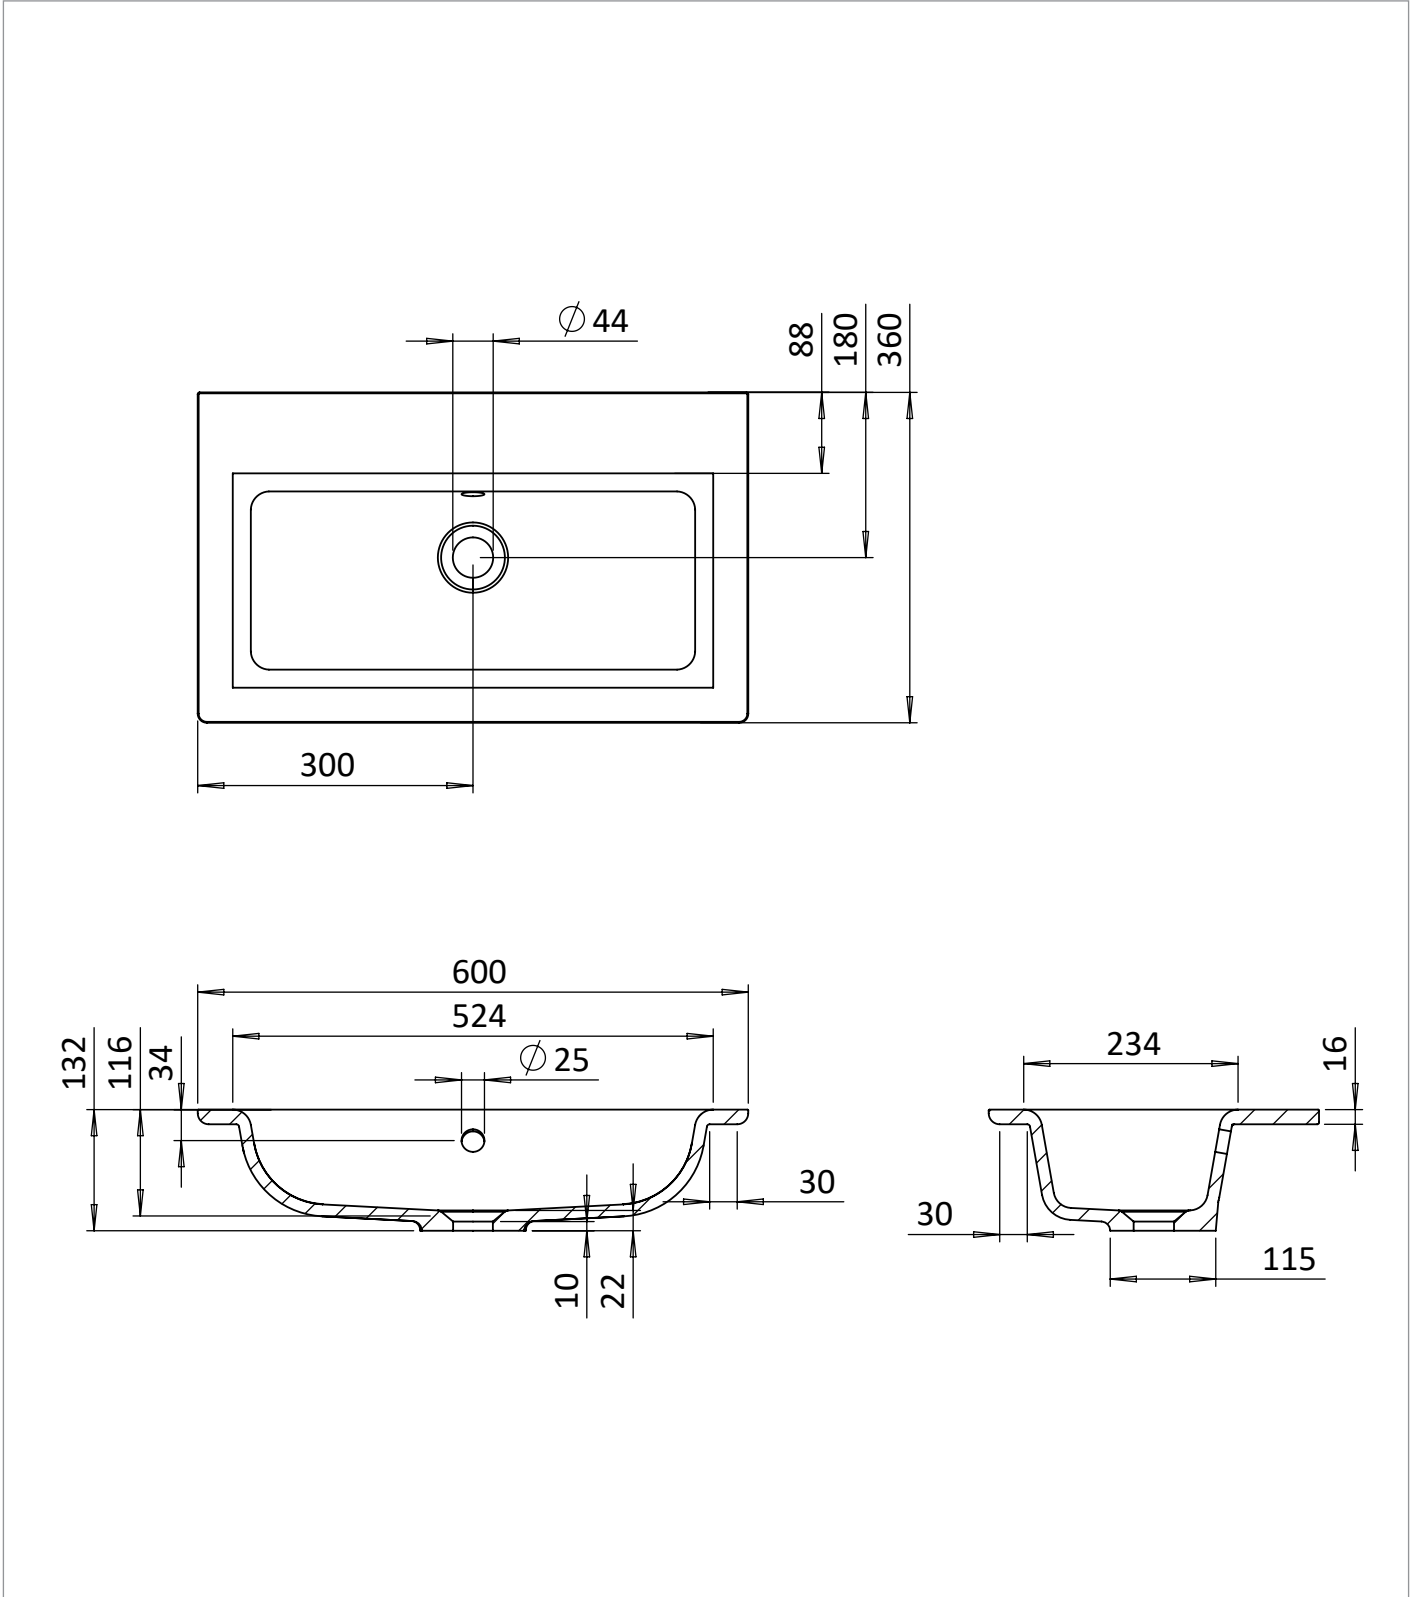

PRODUCT DATA SHEET

PRODUCT CODE

MA0600SRW

RANGE

Mada

DESCRIPTION

Mada Mineral Marble Basin 600cm NTH

WEBSITE LINK [Click Here](#)

CATEGORY	Sanitaryware
WARRANTY DETAILS	Lifetime
COLOUR	Gloss White
FINISH APPLICATION	Gelcoat/Nanocoat
PRIMARY MATERIAL	Stone Resin
INSTALL TYPE	Furniture Mounted
PRODUCT WIDTH MM	600
PRODUCT HEIGHT MM	132
PRODUCT DEPTH MM	360
PRODUCT NET WEIGHT KG	8.86
STANDARDS	EN 14688

TAP HOLES	0TH
FIXINGS INCLUDED	No
OVERFLOW	Yes
BASIN WASTE SIZE	44mm
CAPACITY 1L - WATER AT OVERFLOW LEVEL BASIN	4.5

TECHNICAL DIMENSIONS

Dimensions in mm unless otherwise specified.

Tolerances (per material type) apply.