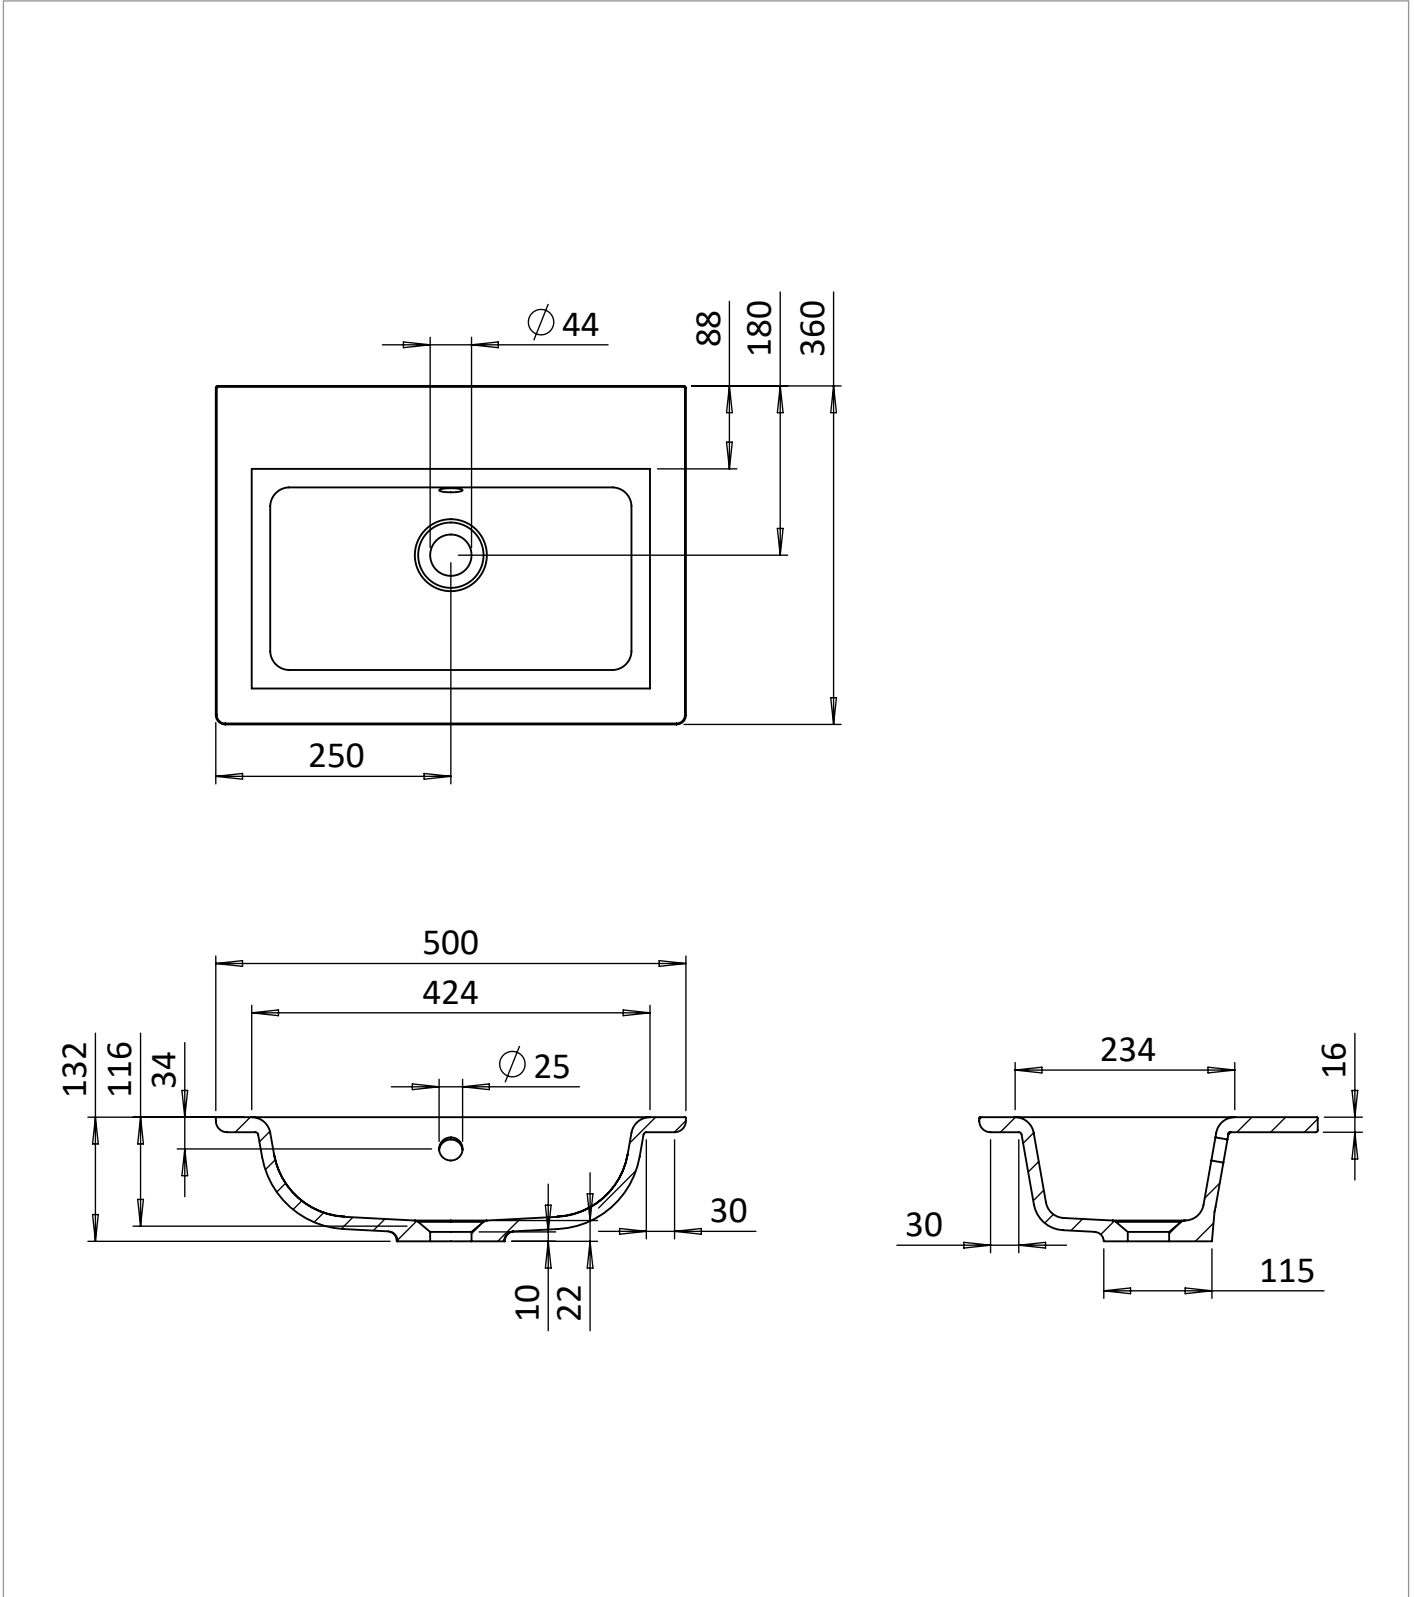

PRODUCT DATA SHEET

PRODUCT CODE

MA0500SRW

RANGE

Mada

DESCRIPTION

Mada Mineral Marble Basin 500cm NTH

WEBSITE LINK [Click Here](#)

CATEGORY	Sanitaryware
WARRANTY DETAILS	Lifetime
COLOUR	Gloss White
FINISH APPLICATION	Gelcoat/Nanocoat
PRIMARY MATERIAL	Stone Resin
INSTALL TYPE	Furniture Mounted
PRODUCT WIDTH MM	500
PRODUCT HEIGHT MM	132
PRODUCT DEPTH MM	360
PRODUCT NET WEIGHT KG	7.55
STANDARDS	EN 14688

TAP HOLES	0TH
FIXINGS INCLUDED	No
OVERFLOW	Yes
BASIN WASTE SIZE	44mm
CAPACITY 1L - WATER AT OVERFLOW LEVEL BASIN	3.5

TECHNICAL DIMENSIONS

Dimensions in mm unless otherwise specified.

Tolerances (per material type) apply.