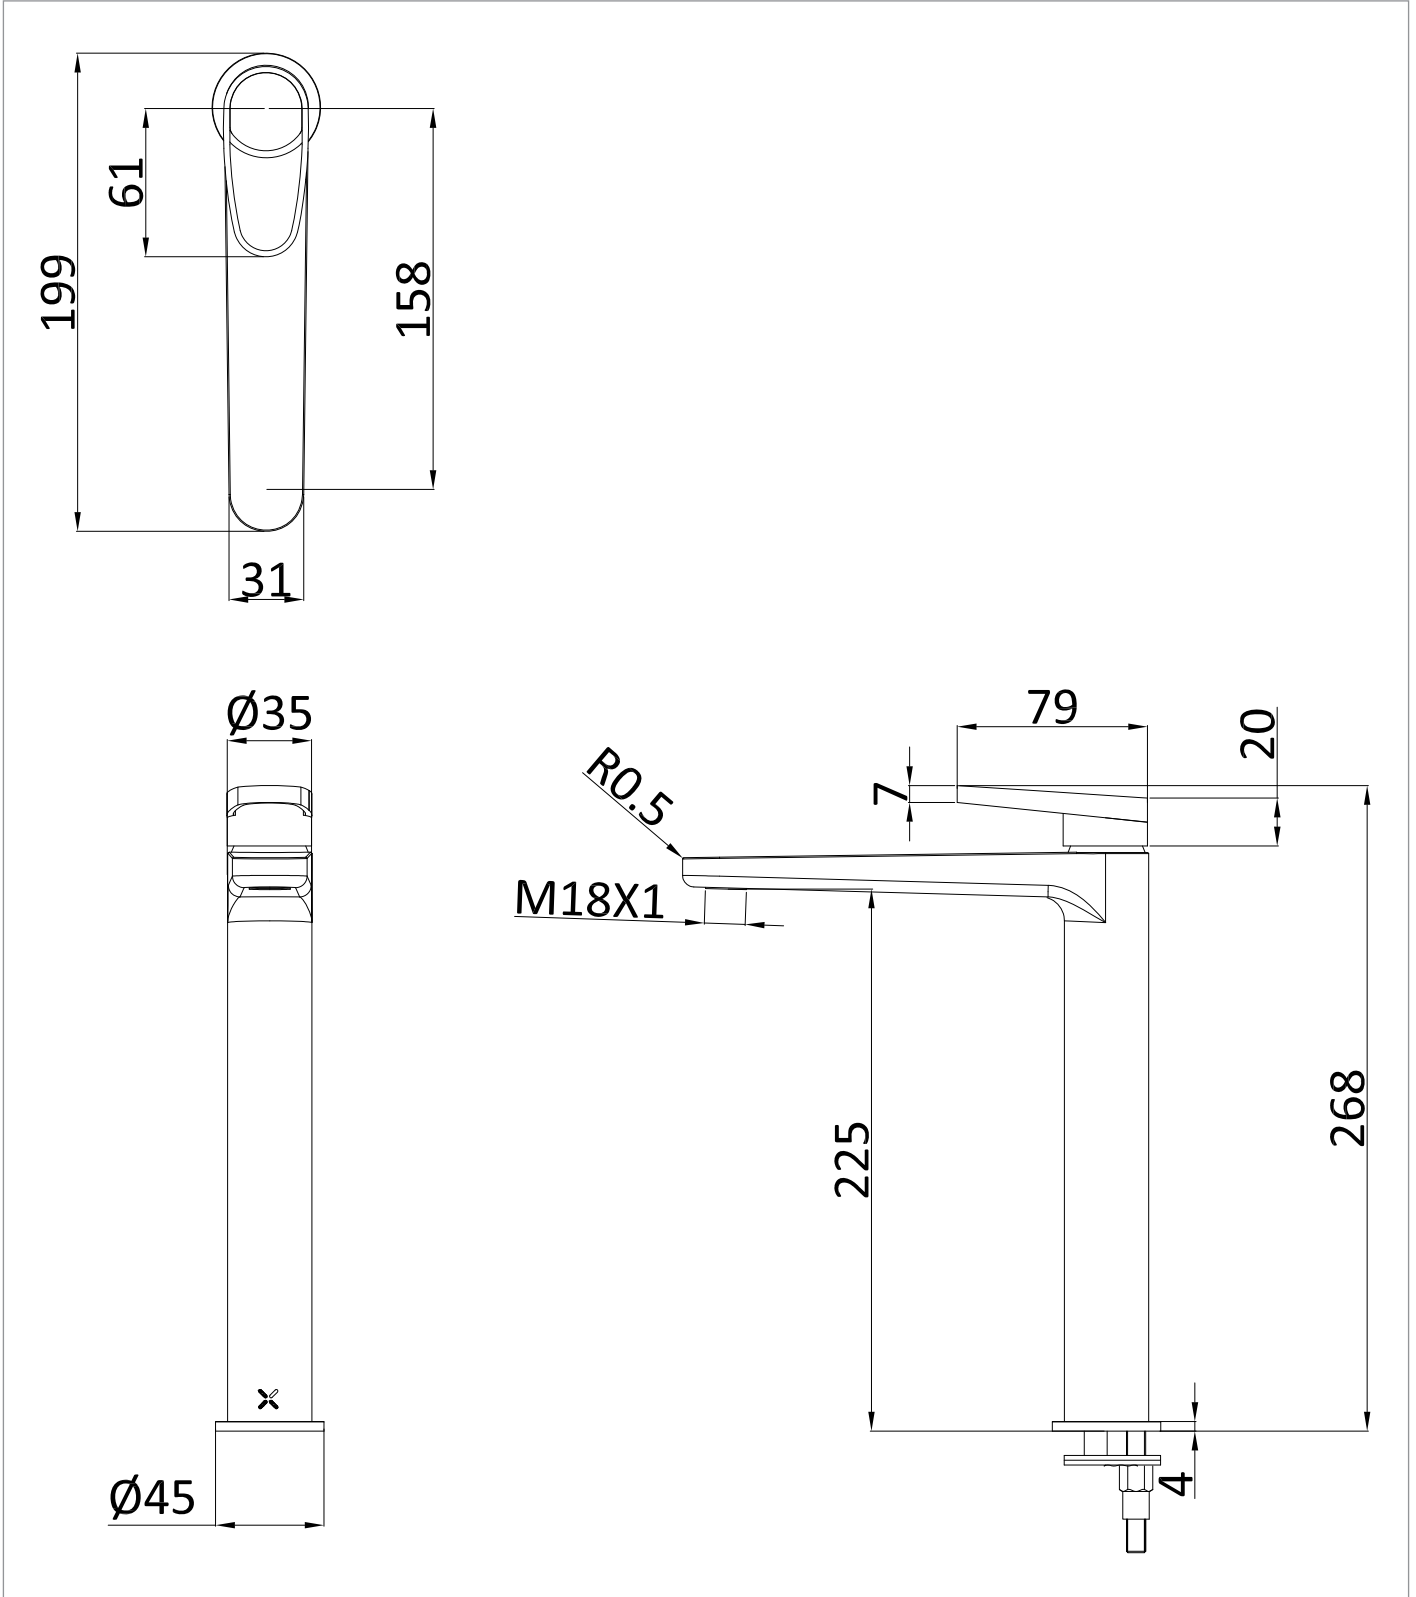

## DESCRIPTION

Lazo Tall Basin Monobloc Chrome

WEBSITE LINK [Click Here](#)

CATEGORY	Brassware
WARRANTY DETAILS	15 Years
COLOUR	Chrome
FINISH APPLICATION	Electroplated
PRIMARY MATERIAL	Brass
INSTALL TYPE	Deck Mounted
PRODUCT WIDTH MM	45
PRODUCT HEIGHT MM	268
PRODUCT DEPTH MM	199
PRODUCT NET WEIGHT KG	1.17
STANDARDS	BS EN 817:2008

MINIMUM PRESSURE (BAR)	1
MAX WORKING PRESSURE (BAR)	5
HEADWORK	25mm Single lever ceramic cartridge
SPOUT PROJECTION	158
SWIVEL SPOUT	No
INLET CONNECTIONS THREAD	G1/2"
FLOW REGULATOR	Slim Honeycomb M18x1
WASTE INCLUDED	No
ANTI-SCALD	No
ENERGY SAVING	No
SHOWER HOSE & HANDSET ARE INCLUDED	No

## TECHNICAL DIMENSIONS

Dimensions in mm unless otherwise specified.

Tolerances (per material type) apply.