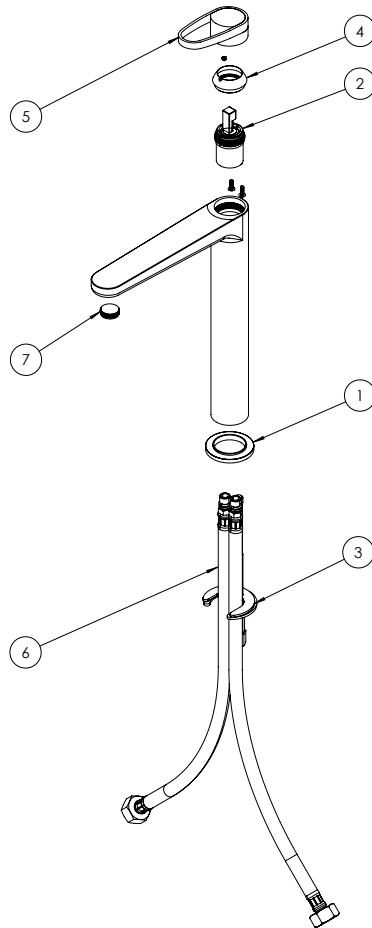

## DESCRIPTION

Lazo Tall Basin Monobloc Chrome

WEBSITE LINK [Click Here](#)

CATEGORY	Brassware
WARRANTY DETAILS	15 Years
COLOUR	Chrome
FINISH APPLICATION	Electroplated
PRIMARY MATERIAL	Brass
INSTALL TYPE	Deck Mounted
PRODUCT WIDTH MM	45
PRODUCT HEIGHT MM	268
PRODUCT DEPTH MM	199
PRODUCT NET WEIGHT KG	1.17
STANDARDS	BS EN 817:2008

MINIMUM PRESSURE (BAR)	1
MAX WORKING PRESSURE (BAR)	5
HEADWORK	25mm Single lever ceramic cartridge
SPOUT PROJECTION	158
SWIVEL SPOUT	No
INLET CONNECTIONS THREAD	G1/2"
FLOW REGULATOR	Slim Honeycomb M18x1
WASTE INCLUDED	No
ANTI-SCALD	No
ENERGY SAVING	No
SHOWER HOSE & HANDSET ARE INCLUDED	No

## TECHNICAL DIMENSIONS

Dimensions in mm unless otherwise specified.

Tolerances (per material type) apply.

## SPARES LIST

Only the parts labelled are available as spares.

NUMBER	PART CODE	DESCRIPTION
1	LA110BASEC	Base ring chrome for LA110, LA112
	LA110BASEF	Base ring brushed brass for LA110, LA112
	LA110BASEM	Base ring matt black for LA110, LA112
2	LA110CART	Cartridge for LA110, LA112
3	LA110CLAMPING	Clamping Set for LA110, LA112
4	LA110COVERC	Cartridge cover chrome for LA110, LA112, LA120
	LA110COVERF	Cartridge cover brushed brass for LA110, LA112, LA120
	LA110COVERM	Cartridge cover matt black for LA110, LA112, LA120
5	LA110HANDLEC	Tap handle Assembly chrome for LA110, LA112
	LA110HANDLEF	Tap handle Assembly brushed brass for LA110, LA112
	LA110HANDLEM	Tap handle Assembly matt black for LA110, LA112
6	LA112HOSE	Flexibile hoses with flow regulator for LA112
7	LAAERATOR	Aerator for basin tap for LA110, LA112, LA120, LA130, LA135