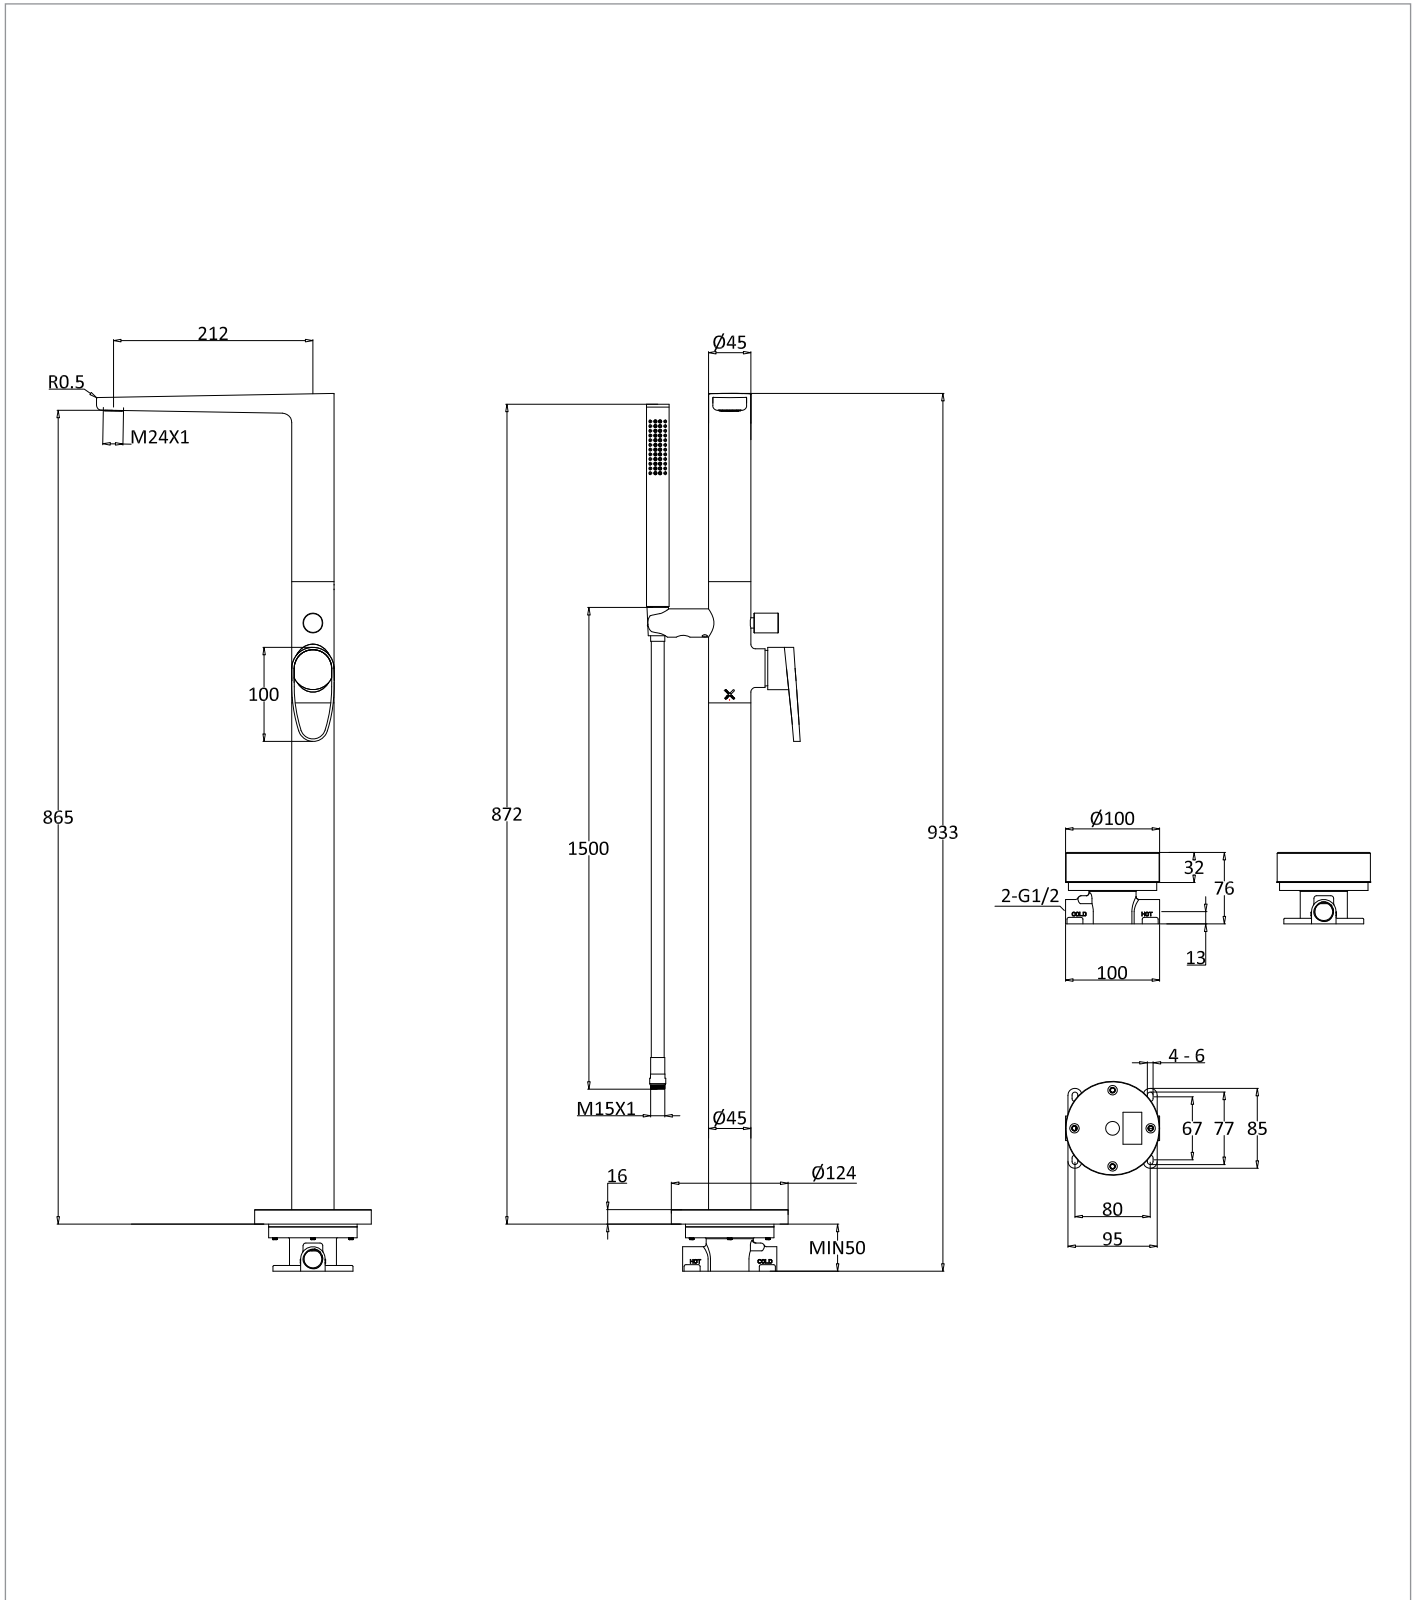

PRODUCT DATA SHEET

PRODUCT CODE

LA416FC

RANGE

Lazo

DESCRIPTION

Lazo Bath Shower Mixer Floor Standing Chrome

WEBSITE LINK [Click Here](#)

CATEGORY	Brassware
WARRANTY DETAILS	15 Years
COLOUR	Chrome
FINISH APPLICATION	Electroplated
PRIMARY MATERIAL	Brass
INSTALL TYPE	Floor Standing
PRODUCT WIDTH MM	151
PRODUCT HEIGHT MM	933
PRODUCT DEPTH MM	235
PRODUCT NET WEIGHT	4.7
STANDARDS	BS EN 817:2008

MINIMUM PRESSURE (BAR)	1
MAX WORKING PRESSURE (BAR)	5
TAP HOLES	1
NUMBER OF OUTLETS	2
NUMBER OF FUNCTIONS	2
HEADWORK	35mm Single lever ceramic cartridge
SPOUT PROJECTION	212
SWIVEL SPOUT	No
INLET CONNECTIONS THREAD	G1/2"
FLOW REGULATOR	Slim Honeycomb M18x1
WASTE INCLUDED	No
ANTI-SCALD	No
ENERGY SAVING	No
SHOWER HOSE & HANDSET ARE INCLUDED	Yes

TECHNICAL DIMENSIONS

Dimensions in mm unless otherwise specified.

Tolerances (per material type) apply.

SPARES LIST

Only the parts labelled are available as spares.

NUMBER	PART CODE	DESCRIPTION
1	LA416AERATOR	Aerator for LA416
2	LA416BASEC	LA416 Base Ring Chrome
	LA416BASEF	LA416 Base Ring Brush Brass
	LA416BASEM	LA416 Base Ring Matt Black
3	LA416CAPC	Cartridge cap chrome for LA416
	LA416CAPF	Cartridge cap brushed brass for LA416
	LA416CAPM	Cartridge cap matt black for LA416
4	LA416CART	Cartridge for LA416
5	LA416DIVERTERC	Diverter Assembly chrome for LA416
	LA416DIVERTERF	Diverter Assembly brushed brass for LA416
	LA416DIVERTERM	Diverter Assembly matt black for LA416
6	LA416HANDLEC	Handle Assembly chrome for LA416
	LA416HANDLEF	Handle Assembly brushed brass for LA416
	LA416HANDLEM	Handle Assembly matt black for LA416
7	LA416HANDSETC	Handset with flow regulator chrome for LA416
	LA416HANDSETF	Handset with flow regulator brushed brass for LA416
	LA416HANDSETM	Handset with flow regulator matt black for LA416
8	LA416HOSEC	Shower hose chrome for LA416
	LA416HOSEF	Shower hose brushed brass for LA416
	LA416HOSEM	Shower hose matt black for LA416
9	LA416ROUGH	Rough assembly for LA416