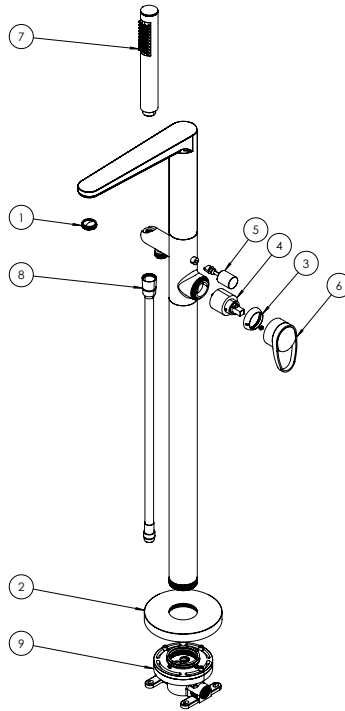

CATEGORY	Brassware
WARRANTY DETAILS	15 Years
COLOUR	Chrome
FINISH APPLICATION	Electroplated
PRIMARY MATERIAL	Brass
INSTALL TYPE	Floor Standing
PRODUCT WIDTH MM	151
PRODUCT HEIGHT MM	933
PRODUCT DEPTH MM	235
PRODUCT NET WEIGHT	4.7
STANDARDS	BS EN 817:2008

MINIMUM PRESSURE (BAR)	1
MAX WORKING PRESSURE (BAR)	5
TAP HOLES	1
NUMBER OF OUTLETS	2
NUMBER OF FUNCTIONS	2
HEADWORK	35mm Single lever ceramic cartridge
SPOUT PROJECTION	212
SWIVEL SPOUT	No
INLET CONNECTIONS THREAD	G1/2"
FLOW REGULATOR	Slim Honeycomb M18x1
WASTE INCLUDED	No
ANTI-SCALD	No
ENERGY SAVING	No
SHOWER HOSE & HANDSET ARE INCLUDED	Yes

TECHNICAL DIMENSIONS

Dimensions in mm unless otherwise specified.

Tolerances (per material type) apply.

SPARES LIST

Only the parts labelled are available as spares.

NUMBER	PART CODE	DESCRIPTION
1	LA416AERATOR	Aerator for LA416
2	LA416BASEC	LA416 Base Ring Chrome
	LA416BASEF	LA416 Base Ring Brush Brass
	LA416BASEM	LA416 Base Ring Matt Black
3	LA416CAPC	Cartridge cap chrome for LA416
	LA416CAPF	Cartridge cap brushed brass for LA416
	LA416CAPM	Cartridge cap matt black for LA416
4	LA416CART	Cartridge for LA416
5	LA416DIVERTERC	Diverter Assembly chrome for LA416
	LA416DIVERTERF	Diverter Assembly brushed brass for LA416
	LA416DIVERTERM	Diverter Assembly matt black for LA416
6	LA416HANDLEC	Handle Assembly chrome for LA416
	LA416HANDLEF	Handle Assembly brushed brass for LA416
	LA416HANDLEM	Handle Assembly matt black for LA416
7	LA416HANDSETC	Handset with flow regulator chrome for LA416
	LA416HANDSETF	Handset with flow regulator brushed brass for LA416
	LA416HANDSETM	Handset with flow regulator matt black for LA416
8	LA416HOSEC	Shower hose chrome for LA416
	LA416HOSEF	Shower hose brushed brass for LA416
	LA416HOSEM	Shower hose matt black for LA416
9	LA416ROUGH	Rough assembly for LA416