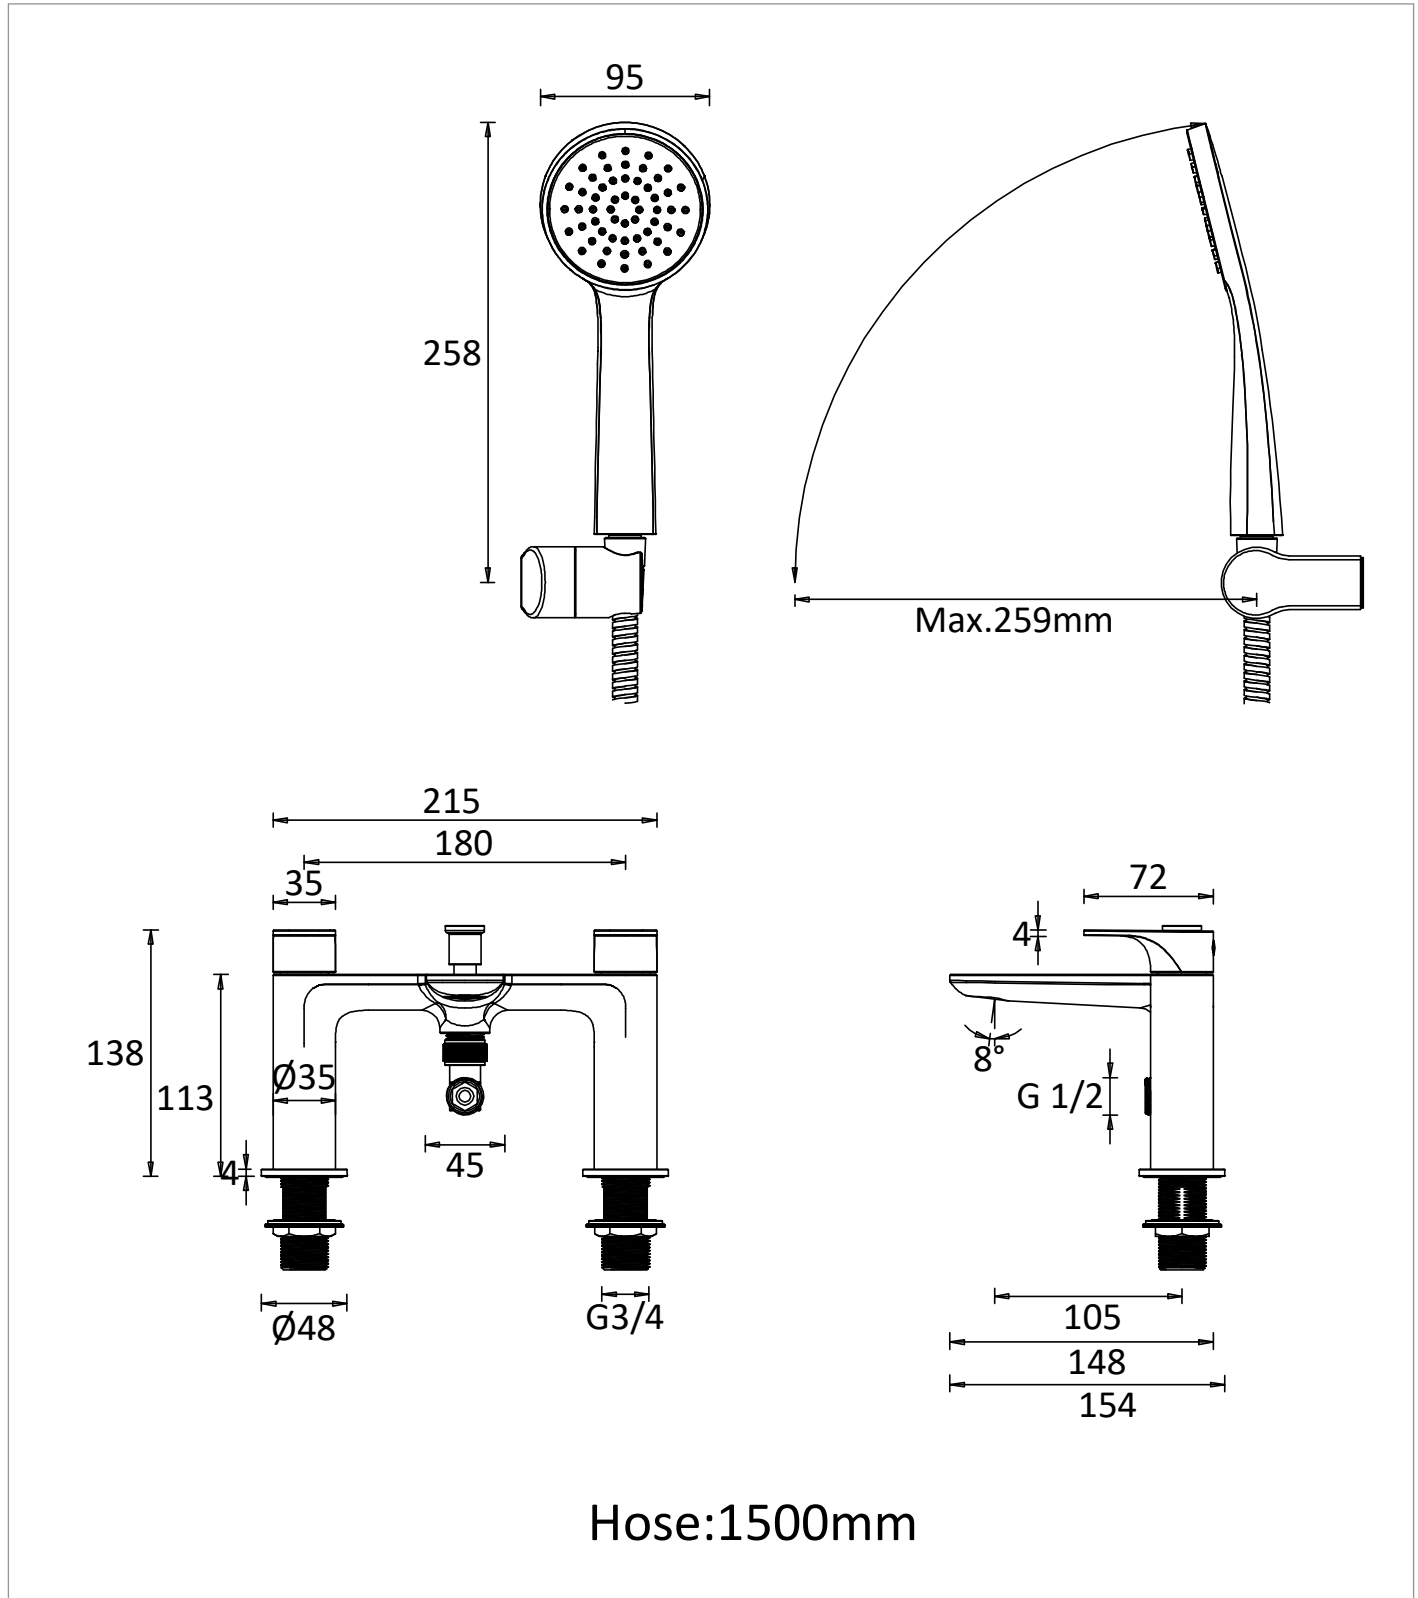

## RANGE

Fuse

## DESCRIPTION

Fuse Bath Shower Mixer Chrome

WEBSITE LINK [Click Here](#)

CATEGORY	Brassware
WARRANTY DETAILS	15 Years
COLOUR	Chrome
FINISH APPLICATION	Electroplated
PRIMARY MATERIAL	Brass
INSTALL TYPE	Deck Mounted
PRODUCT WIDTH MM	215
PRODUCT HEIGHT MM	138
PRODUCT DEPTH MM	154
PRODUCT NET WEIGHT KG	2.24
STANDARDS	BS EN 200:2008

MINIMUM PRESSURE (BAR)	0.5
MAX WORKING PRESSURE (BAR)	5
NUMBER OF OUTLETS	2
HEADWORK	3/4" Quarter turn ceramic cartridge
SPOUT PROJECTION	105
SWIVEL SPOUT	No
INLET CONNECTIONS THREAD	G3/4"
FLOW REGULATOR	Slim Honeycomb
WASTE INCLUDED	No
ANTI-SCALD	No
ENERGY SAVING	No
SHOWER HOSE & HANDSET ARE INCLUDED	Yes

## TECHNICAL DIMENSIONS

Dimensions in mm unless otherwise specified.

Tolerances (per material type) apply.