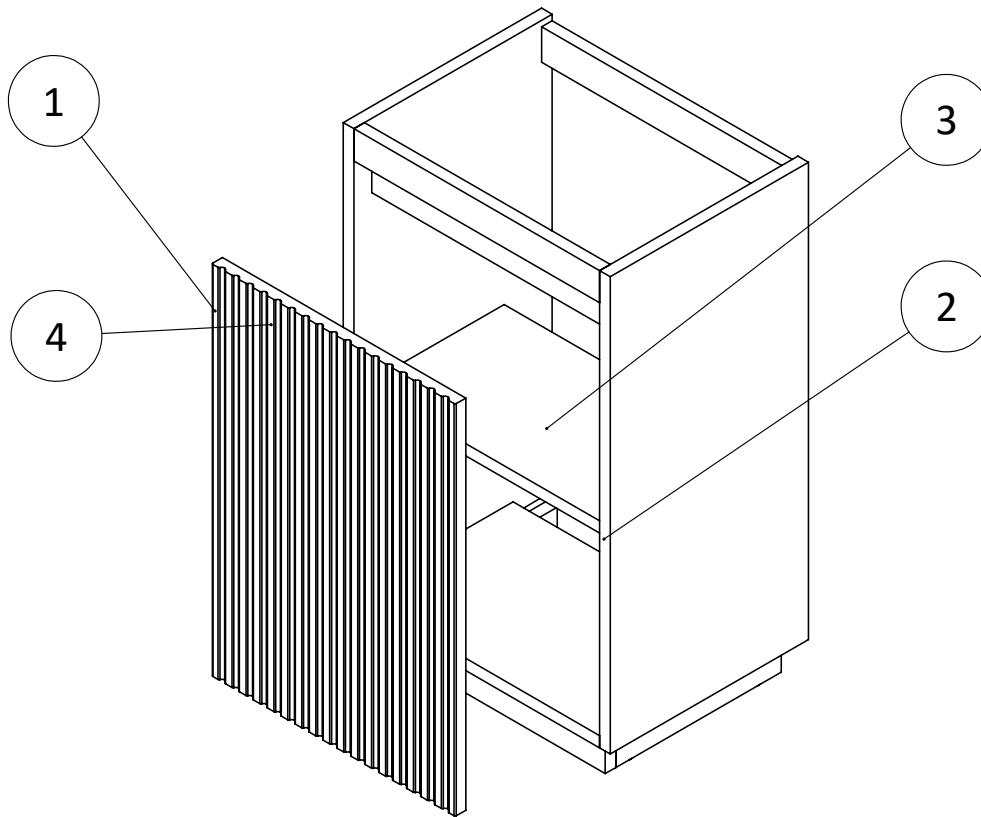

PRODUCT DATA SHEET

PRODUCT CODE
FL4950FWO-FS

RANGE
FLUTE

DESCRIPTION
1 Door Floor Standing Unit Windsor
Oak

COLOUR	Windsor Oak
COLOUR CODE/ REFERENCE	Crosswater Exclusive
MATERIAL	MDF
STANDARDS	EN 13986 EN 14749
INSTALLATION TYPE	Floor Standing
HINGES	BLUM INSERTA - Soft Close Hinged Door
HINGE EXTENSION	120 Degree Hinge Opening
ADJUSTABLE FEET	Yes
WALL HANGERS	Factory Fitted Load Capacity - 90kg Per pair on a Solid Wall 2 Way Adjustment
WARRANTY	10 Years

TECHNICAL DIMENSIONS

Dimensions in mm unless otherwise specified.

Tolerances (per material type) apply.

SPARES DIAGRAM

NUMBER	PART CODE	DESCRIPTION
1	HINGESFLUTE	Flute Set of Door Hinges x2
2	SHELFSUPPFLUTE	Flute Set of Shelf Supports
3	SHELFFLUTEWO	Flute Internal Shelf Windsor Oak
	SHELFFLUTENO	Flute Internal Shelf Nordic Oak
4	TDF_FL4950DWO-FS	Flute Door Front Windsor Oak
	TDF_FL4950DNO-FS	Flute Door Front Nordic Oak
5	PUSHOPENFLUTE	Flute Push to Open Door Catch
6	WBRACKETSFLUTE	Flute Wall Brackets x2