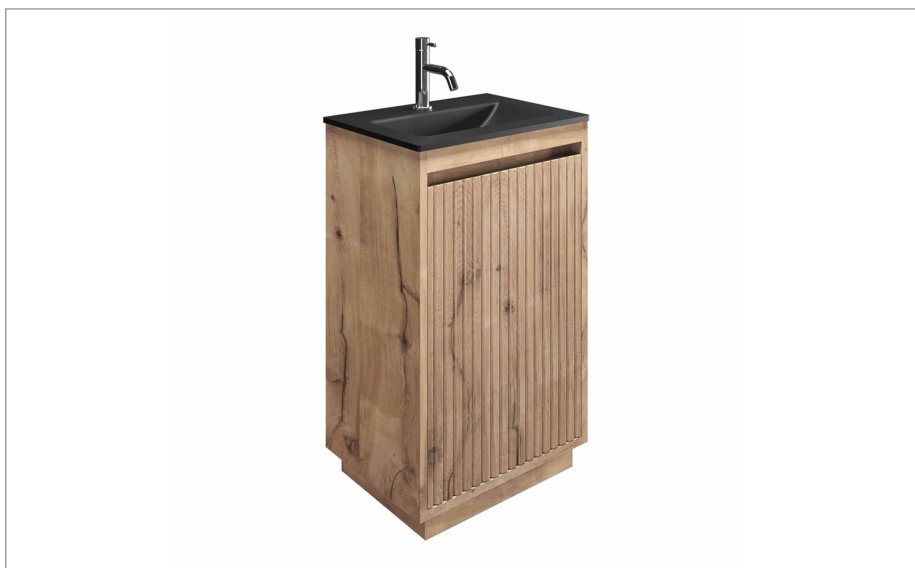

PRODUCT DATA SHEET

PRODUCT CODE
FL4950FWO-FS

RANGE
FLUTE

DESCRIPTION
1 Door Floor Standing Unit Windsor
Oak

COLOUR	Windsor Oak
COLOUR CODE/ REFERENCE	Crosswater Exclusive
MATERIAL	MDF
STANDARDS	EN 13986 EN 14749
INSTALLATION TYPE	Floor Standing
HINGES	BLUM INSERTA - Soft Close Hinged Door
HINGE EXTENSION	120 Degree Hinge Opening
ADJUSTABLE FEET	Yes
WALL HANGERS	Factory Fitted Load Capacity - 90kg Per pair on a Solid Wall 2 Way Adjustment
WARRANTY	10 Years

TECHNICAL DIMENSIONS

Dimensions in mm unless otherwise specified.

Tolerances (per material type) apply.

SPARES DIAGRAM

NUMBER	PART CODE	DESCRIPTION
1	HINGESFLUTE	Flute Set of Door Hinges x2
2	SHELFSUPPFLUTE	Flute Set of Shelf Supports
3	SHELFFLUTEWO	Flute Internal Shelf Windsor Oak
	SHELFFLUTENO	Flute Internal Shelf Nordic Oak
4	TDF_FL4950DWO-FS	Flute Door Front Windsor Oak
	TDF_FL4950DNO-FS	Flute Door Front Nordic Oak
5	PUSHOPENFLUTE	Flute Push to Open Door Catch
6	WBRACKETSFLUTE	Flute Wall Brackets x2