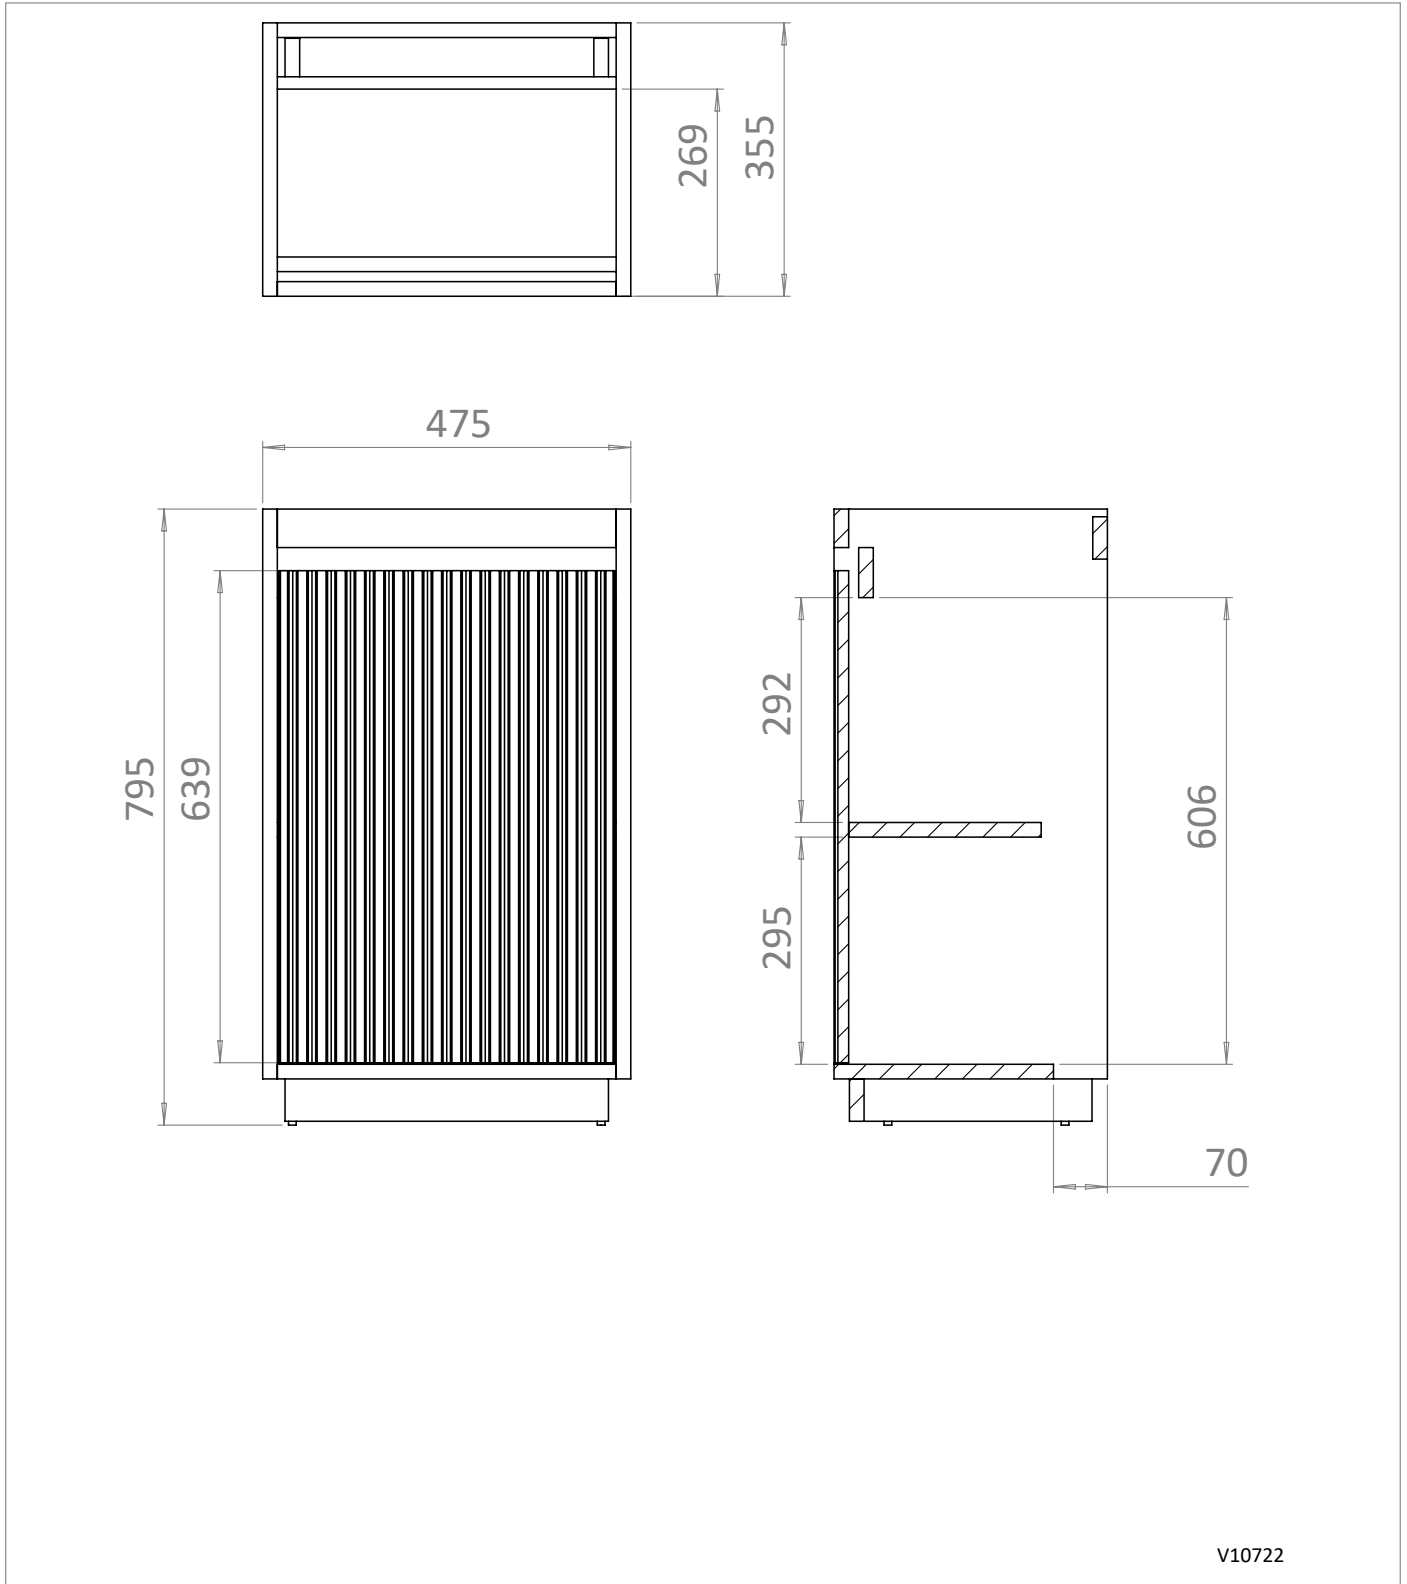

PRODUCT DATA SHEET

PRODUCT CODE
FL4950FWO-FS

RANGE
FLUTE

DESCRIPTION
1 Door Floor Standing Unit Windsor
Oak

COLOUR	Windsor Oak
COLOUR CODE/ REFERENCE	Crosswater Exclusive
MATERIAL	MDF
STANDARDS	EN 13986 EN 14749
INSTALLATION TYPE	Floor Standing
HINGES	BLUM INSERTA - Soft Close Hinged Door
HINGE EXTENSION	120 Degree Hinge Opening
ADJUSTABLE FEET	Yes
WALL HANGERS	Factory Fitted Load Capacity - 90kg Per pair on a Solid Wall 2 Way Adjustment
WARRANTY	10 Years

TECHNICAL DIMENSIONS

Dimensions in mm unless otherwise specified.

Tolerances (per material type) apply.

SPARES DIAGRAM

NUMBER	PART CODE	DESCRIPTION
1	HINGESFLUTE	Flute Set of Door Hinges x2
2	SHELFSUPPFLUTE	Flute Set of Shelf Supports
3	SHELFFLUTEWO	Flute Internal Shelf Windsor Oak
	SHELFFLUTENO	Flute Internal Shelf Nordic Oak
4	TDF_FL4950DWO-FS	Flute Door Front Windsor Oak
	TDF_FL4950DNO-FS	Flute Door Front Nordic Oak
5	PUSHOPENFLUTE	Flute Push to Open Door Catch
6	WBRACKETSFLUTE	Flute Wall Brackets x2