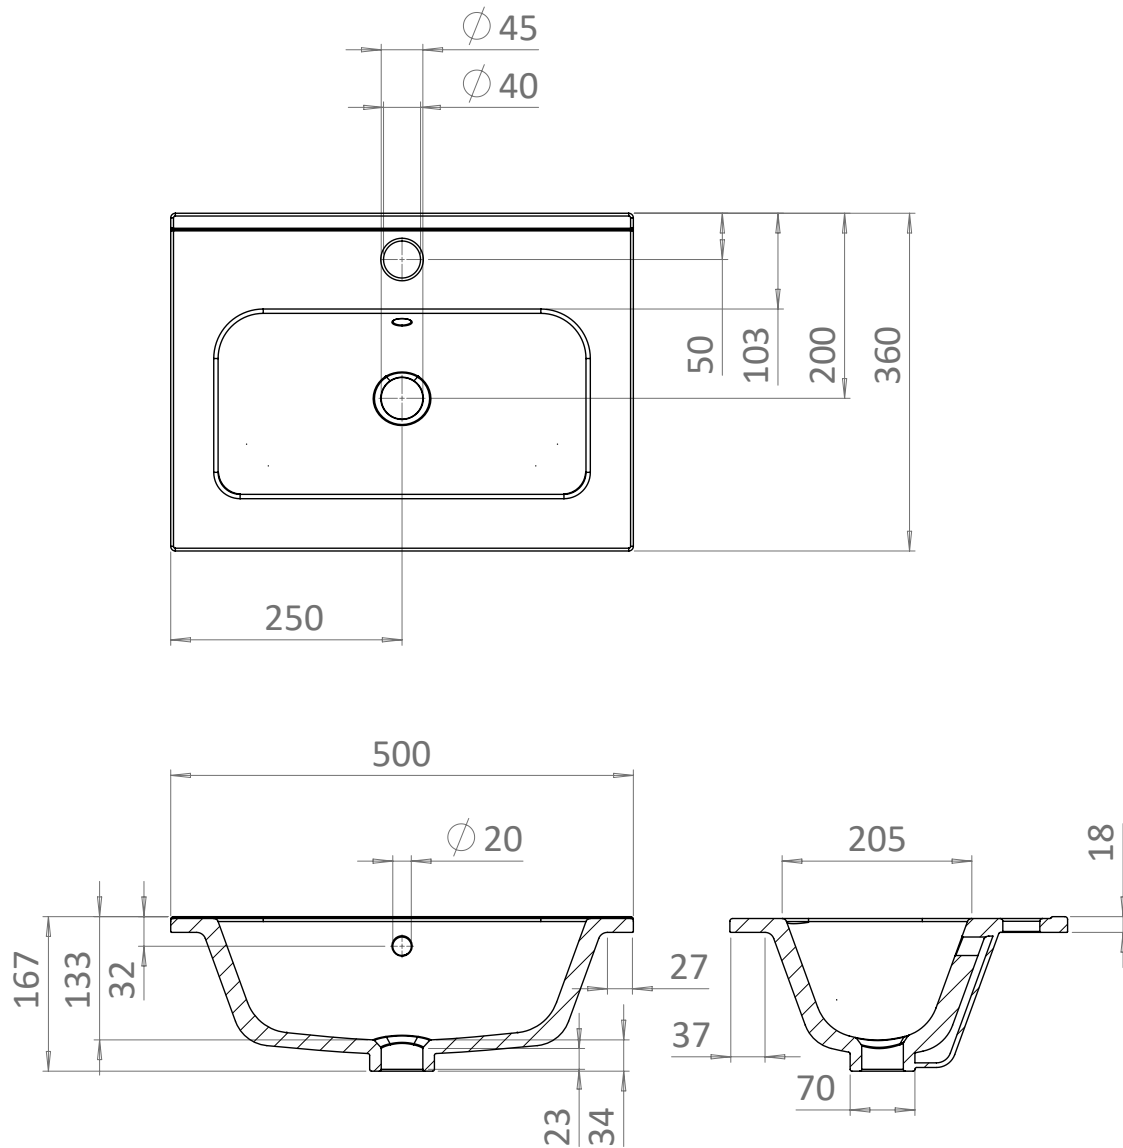

PRODUCT DATA SHEET

PRODUCT CODE
FL04951SCW

RANGE
FLUTE

DESCRIPTION
Ceramic Basin 1TH

COLOUR White

MATERIAL Vitreous China

STANDARDS EN 31/EN 14688 - CL0

INSTALLATION TYPE Furniture Mounted

DOP CLASS EN 31
EN 14688 - CL0

BASIN WASTE SIZE 46mm

TAP HOLES 1TH

OVERFLOW Yes

WARRANTY 10 Years

TECHNICAL DIMENSIONS

Dimensions in mm unless otherwise specified.

Tolerances (per material type) apply.