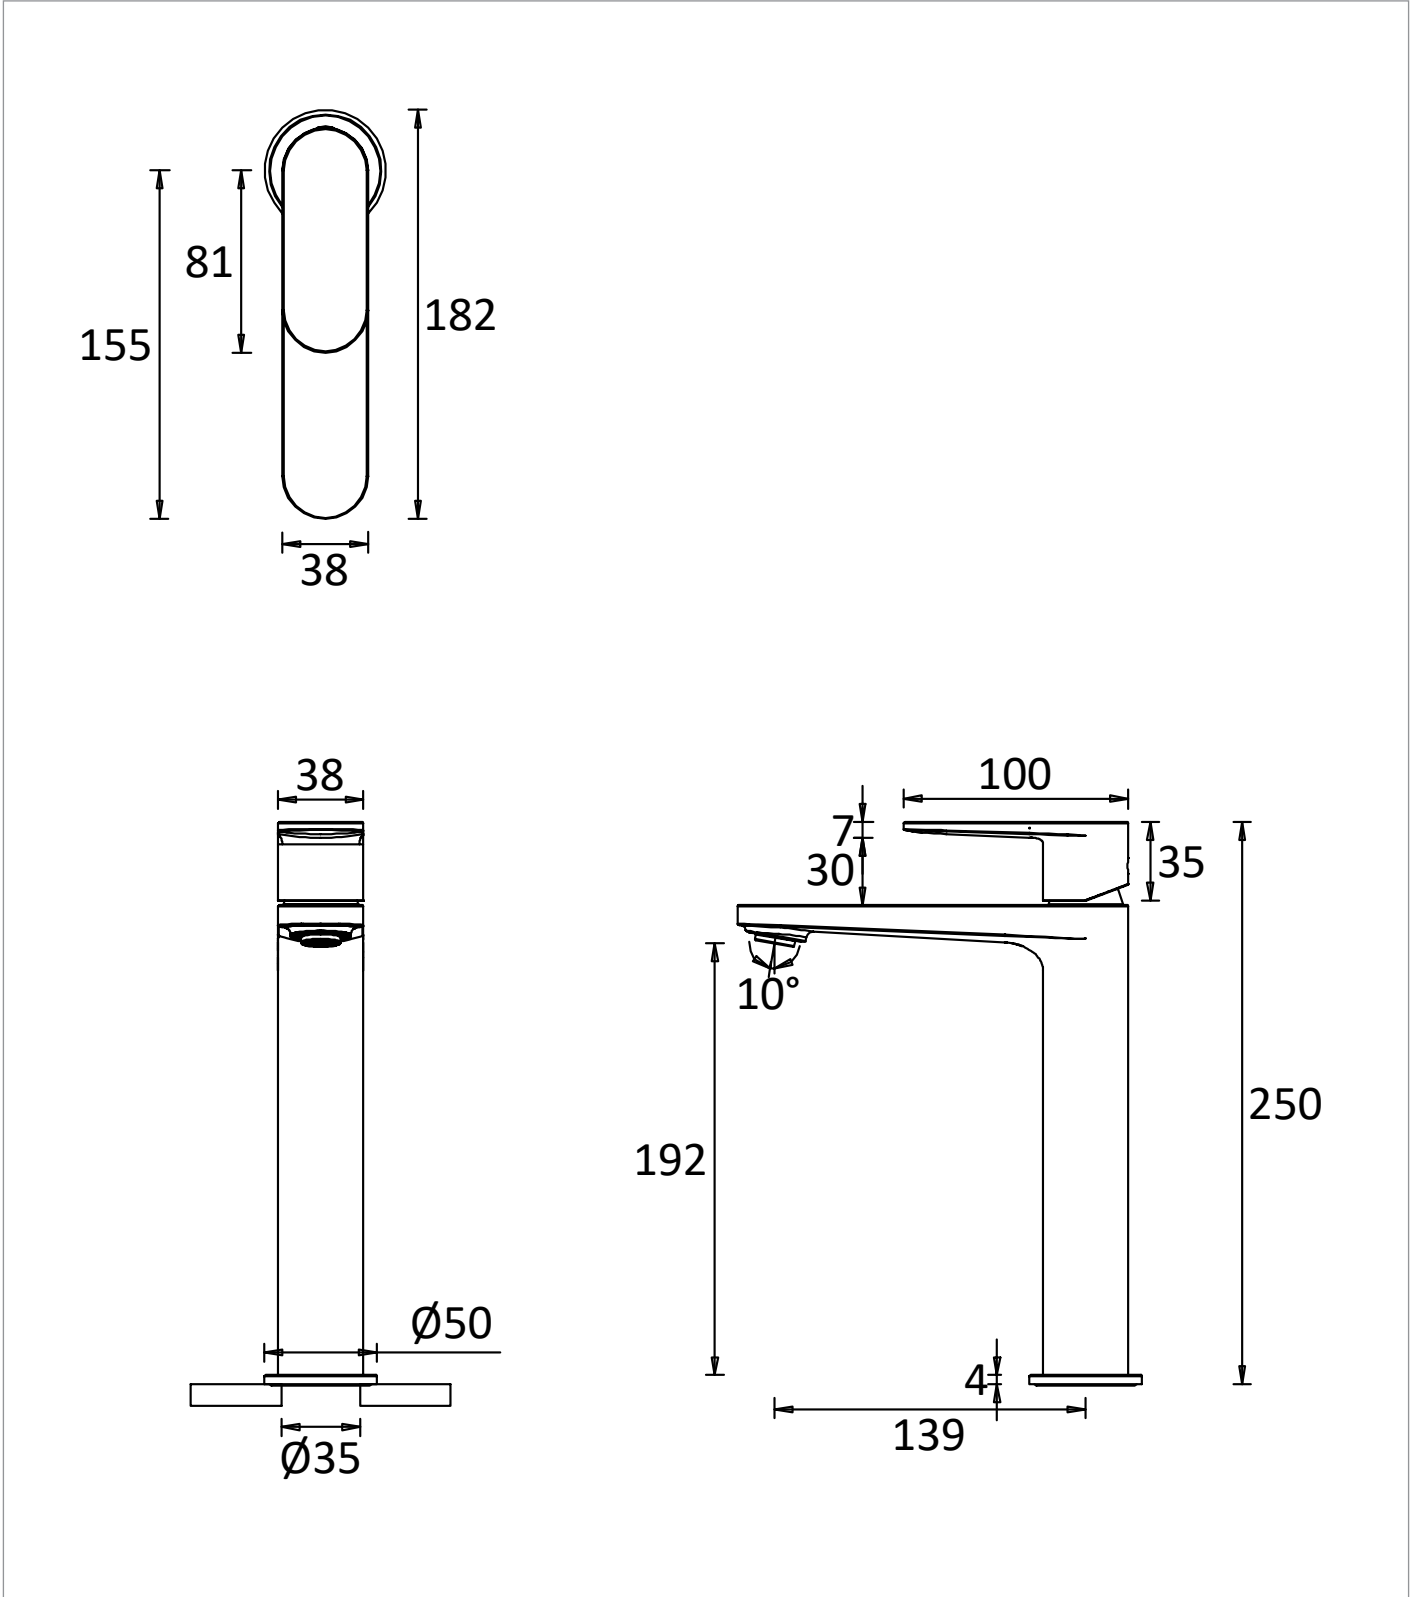

PRODUCT DATA SHEET

PRODUCT CODE

DR112DNC

RANGE

Drift

DESCRIPTION

Drift Tall Basin Monobloc With Clicker Waste Chrome

WEBSITE LINK [Click Here](#)

CATEGORY	Brassware
WARRANTY DETAILS	15 Years
COLOUR	Chrome
FINISH APPLICATION	Electroplated
PRIMARY MATERIAL	Brass
INSTALL TYPE	Deck Mounted
PRODUCT WIDTH MM	50
PRODUCT HEIGHT MM	250
PRODUCT DEPTH MM	182
PRODUCT NET WEIGHT KG	1.48
STANDARDS	BS EN 817:2008

MINIMUM PRESSURE (BAR)	0.2
MAX WORKING PRESSURE (BAR)	5
HEADWORK	28mm Single lever ceramic cartridge
SPOUT PROJECTION	139
SWIVEL SPOUT	No
INLET CONNECTIONS THREAD	G1/2"
FLOW REGULATOR	Slim Air Honeycomb M24x1
WASTE INCLUDED	Yes
ANTI-SCALD	No
ENERGY SAVING	No
SHOWER HOSE & HANDSET ARE INCLUDED	No

TECHNICAL DIMENSIONS

Dimensions in mm unless otherwise specified.

Tolerances (per material type) apply.

SPARES LIST

Only the parts labelled are available as spares.

--