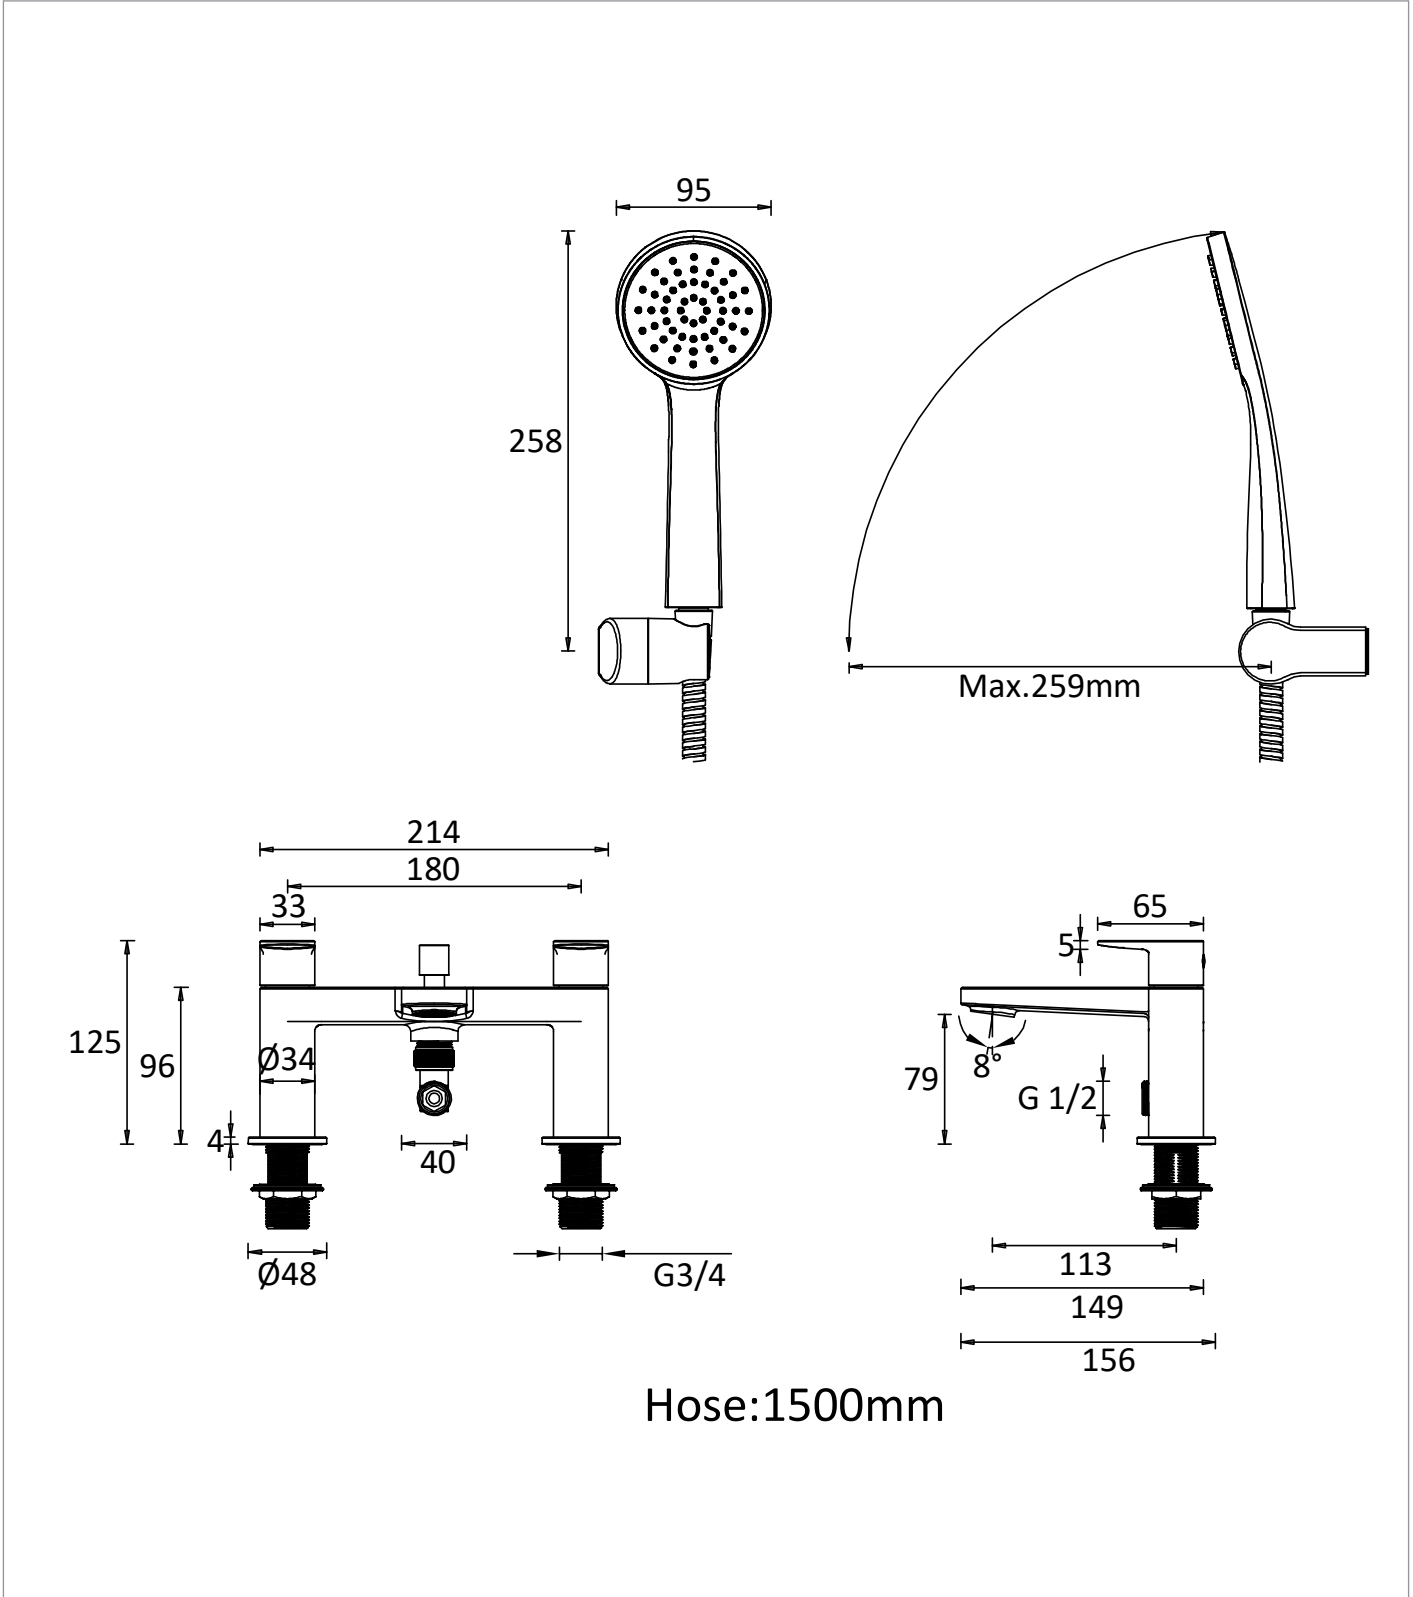

PRODUCT DATA SHEET

PRODUCT CODE

DR422DC

RANGE

Drift

DESCRIPTION

Drift Bath Shower Mixer Chrome

WEBSITE LINK [Click Here](#)

CATEGORY	Brassware
WARRANTY DETAILS	15 Years
COLOUR	Chrome
FINISH APPLICATION	Electroplated
PRIMARY MATERIAL	Brass
INSTALL TYPE	Deck Mounted
PRODUCT WIDTH MM	214
PRODUCT HEIGHT MM	125
PRODUCT DEPTH MM	156
PRODUCT NET WEIGHT KG	2.21
STANDARDS	BS EN 200:2008

MINIMUM PRESSURE (BAR)	0.5
MAX WORKING PRESSURE (BAR)	5
NUMBER OF OUTLETS	2
HEADWORK	3/4" Quarter turn ceramic cartridge
SPOUT PROJECTION	113
SWIVEL SPOUT	No
INLET CONNECTIONS THREAD	G3/4"
FLOW REGULATOR	Slim Honeycomb
WASTE INCLUDED	No
ANTI-SCALD	No
ENERGY SAVING	No
SHOWER HOSE & HANDSET ARE INCLUDED	Yes

TECHNICAL DIMENSIONS

Dimensions in mm unless otherwise specified.

Tolerances (per material type) apply.

SPARES LIST

Only the parts labelled are available as spares.

--