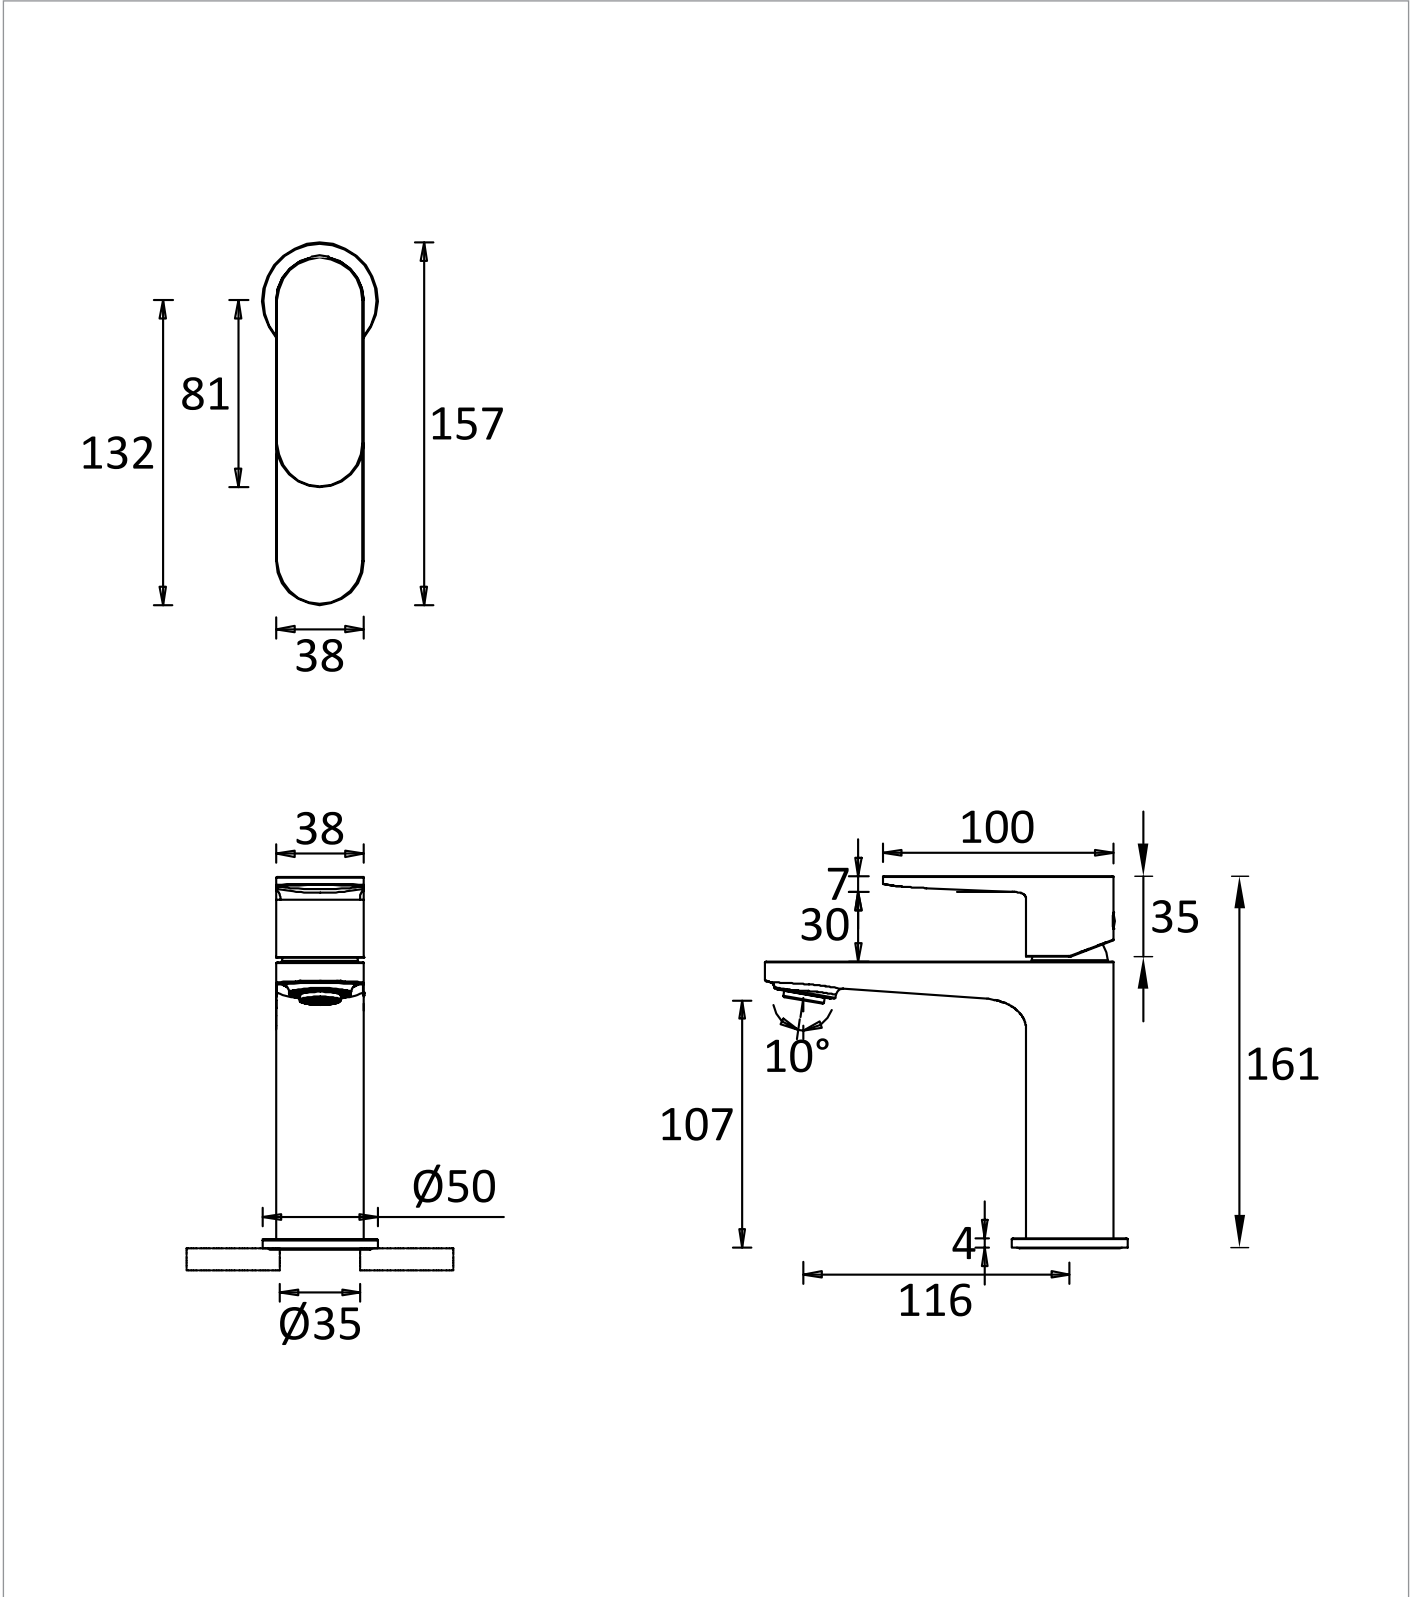

PRODUCT DATA SHEET

PRODUCT CODE

DR110DNC

RANGE

Drift

DESCRIPTION

Drift Basin Monobloc With Clicker
Waste Chrome

WEBSITE LINK [Click Here](#)

| | |
|-----------------------|----------------|
| CATEGORY | Brassware |
| WARRANTY DETAILS | 15 Years |
| COLOUR | Chrome |
| FINISH APPLICATION | Electroplated |
| PRIMARY MATERIAL | Brass |
| INSTALL TYPE | Deck Mounted |
| PRODUCT WIDTH MM | 50 |
| PRODUCT HEIGHT MM | 161 |
| PRODUCT DEPTH MM | 157 |
| PRODUCT NET WEIGHT KG | 1.02 |
| STANDARDS | BS EN 817:2008 |

| | |
|------------------------------------|-------------------------------------|
| MINIMUM PRESSURE (BAR) | 0.2 |
| MAX WORKING PRESSURE (BAR) | 5 |
| HEADWORK | 28mm Single lever ceramic cartridge |
| SPOUT PROJECTION | 116 |
| SWIVEL SPOUT | No |
| INLET CONNECTIONS THREAD | G1/2" |
| FLOW REGULATOR | Slim Air Honeycomb M24x1 |
| WASTE INCLUDED | Yes |
| ANTI-SCALD | No |
| ENERGY SAVING | No |
| SHOWER HOSE & HANDSET ARE INCLUDED | No |

TECHNICAL DIMENSIONS

Dimensions in mm unless otherwise specified.

Tolerances (per material type) apply.

SPARES LIST

Only the parts labelled are available as spares.

| |
|--|
| |
|--|