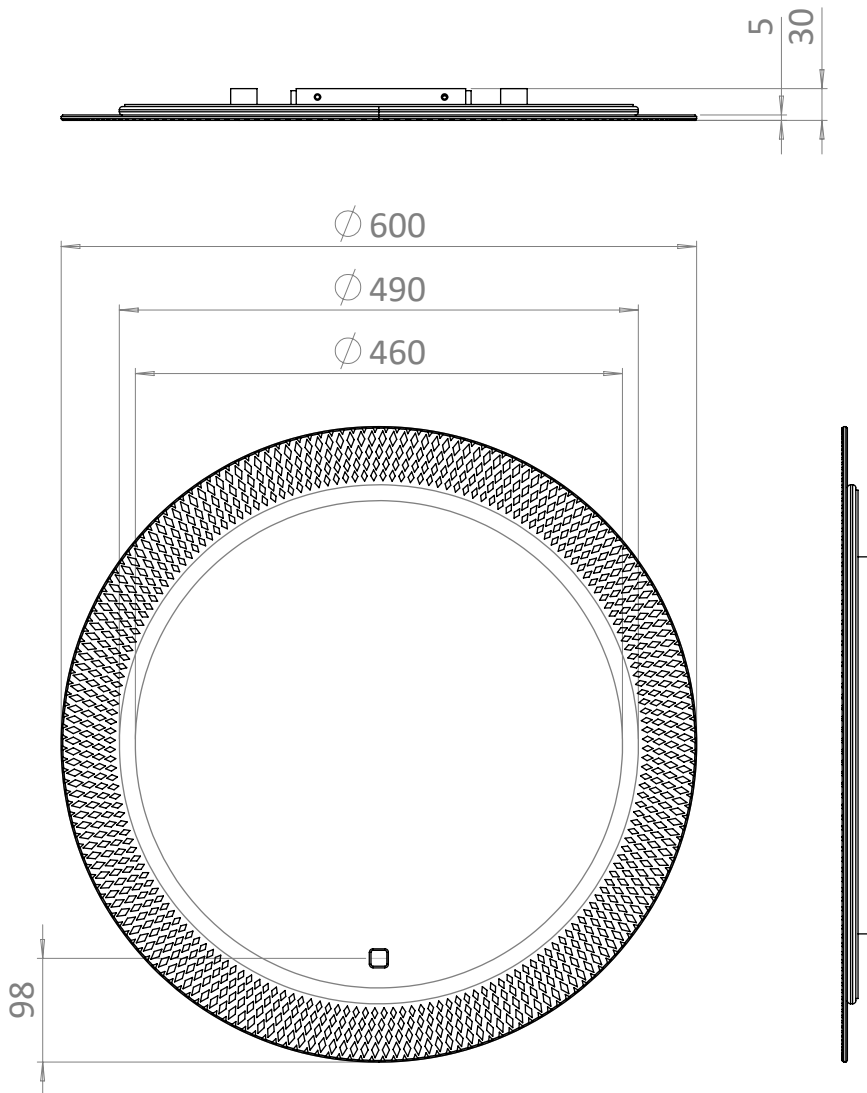

PRODUCT DATA SHEET

PRODUCT CODE

CV_MIRROR60

RANGE

MIRROR L

DESCRIPTION

Canvass LED Mirror 600mm

COLOUR	Mirror Glass
MATERIAL	Glass & Aluminium
HANDLING/INSTALLATION	Wall Mounting
LED WATTAGE	9.3W
DRIVER WATTAGE	15W
DE-MISTER WATTAGE	10W
TEMPERATURE CHANGING COLOUR RANGE (K)	Yes 2700 - 6400
LUMINOUS EFFICACY (LM/W)	95
COLOUR RENDERING INDEX (RA)	85
ENERGY RATING	F
SWITCH TYPE	Touch Switch
IP RATING	44
DIMMABLE	Yes
LIGHT TYPE	LED
CABLE LENGTH	1050mm
STANDARDS	EN60598 EN60592 EN62493
DOP CLASS	01 - 2017
WARRANTY	5 Years

TECHNICAL DIMENSIONS

Dimensions in mm unless otherwise specified.

Tolerances (per material type) apply.

V10522

SPARES DIAGRAM

NUMBER	PART CODE	DESCRIPTION
1	MIRRORFIX	Fixing screw pack for keyhole mirror fixing