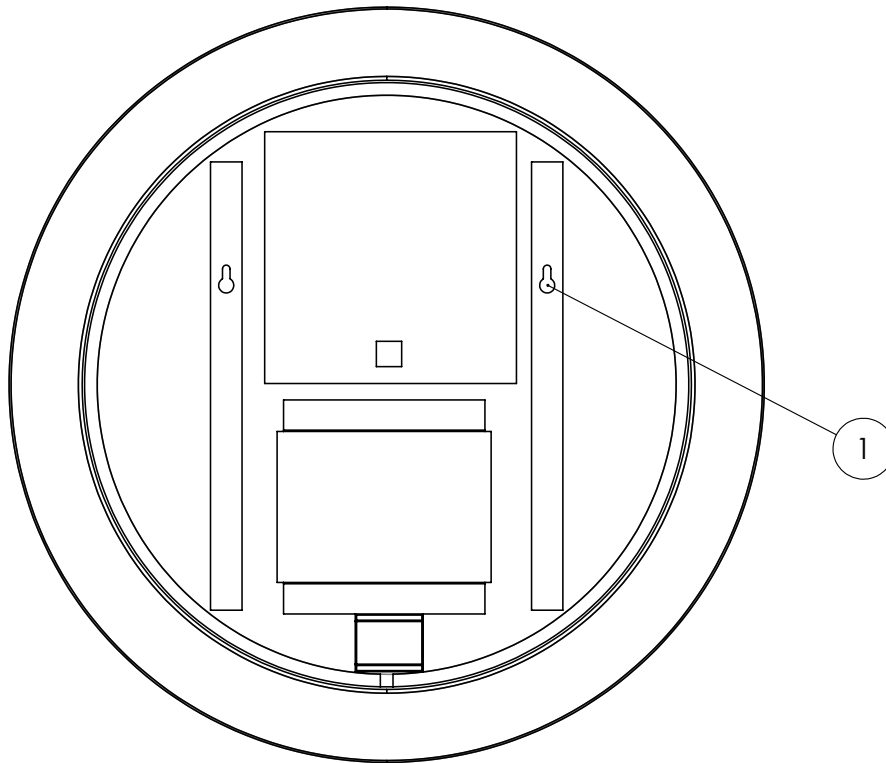

PRODUCT DATA SHEET

PRODUCT CODE

CV_MIRROR60

RANGE

MIRROR L

DESCRIPTION

Canvass LED Mirror 600mm

COLOUR	Mirror Glass
MATERIAL	Glass & Aluminium
HANDLING/INSTALLATION	Wall Mounting
LED WATTAGE	9.3W
DRIVER WATTAGE	15W
DE-MISTER WATTAGE	10W
TEMPERATURE CHANGING COLOUR RANGE (K)	Yes 2700 - 6400
LUMINOUS EFFICACY (LM/W)	95
COLOUR RENDERING INDEX (RA)	85
ENERGY RATING	F
SWITCH TYPE	Touch Switch
IP RATING	44
DIMMABLE	Yes
LIGHT TYPE	LED
CABLE LENGTH	1050mm
STANDARDS	EN60598 EN60592 EN62493
DOP CLASS	01 - 2017
WARRANTY	5 Years

TECHNICAL DIMENSIONS

Dimensions in mm unless otherwise specified.

Tolerances (per material type) apply.

V10522

SPARES DIAGRAM

NUMBER	PART CODE	DESCRIPTION
1	MIRRORFIX	Fixing screw pack for keyhole mirror fixing