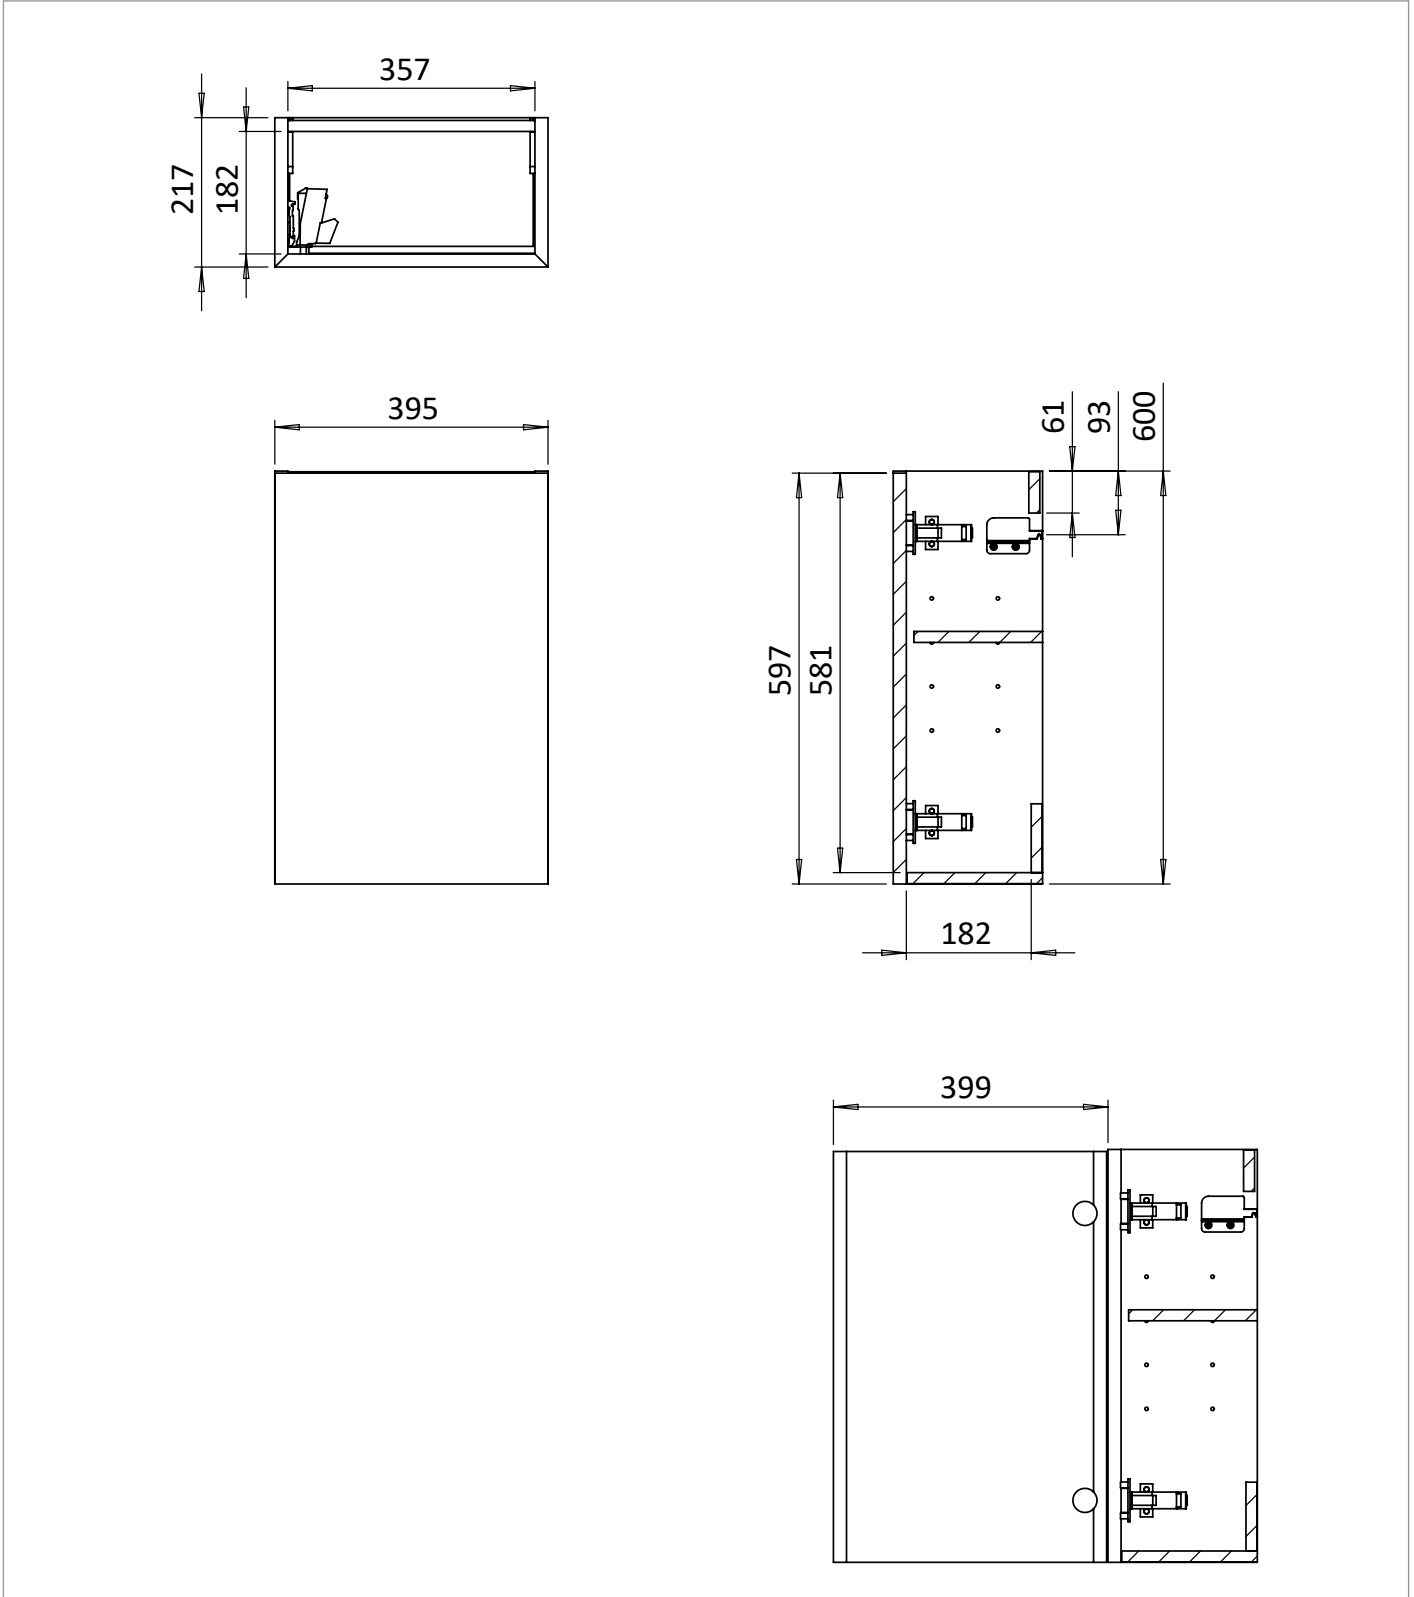

## DESCRIPTION

Alo Cloakroom Unit 400x220mm Windsor Oak

WEBSITE LINK [Click Here](#)

CATEGORY	Furniture
WARRANTY DETAILS	10 Years
COLOUR	Windsor Oak
FINISH APPLICATION	Lacquered
PRIMARY MATERIAL	MDF
SECONDARY MATERIAL	MFC
INSTALL TYPE	Wall Mounted
PRODUCT WIDTH MM	395
PRODUCT HEIGHT MM	109
PRODUCT DEPTH MM	217
PRODUCT NET WEIGHT KG	9
STANDARDS	EN 14749

## TECHNICAL DIMENSIONS

Dimensions in mm unless otherwise specified.

Tolerances (per material type) apply.