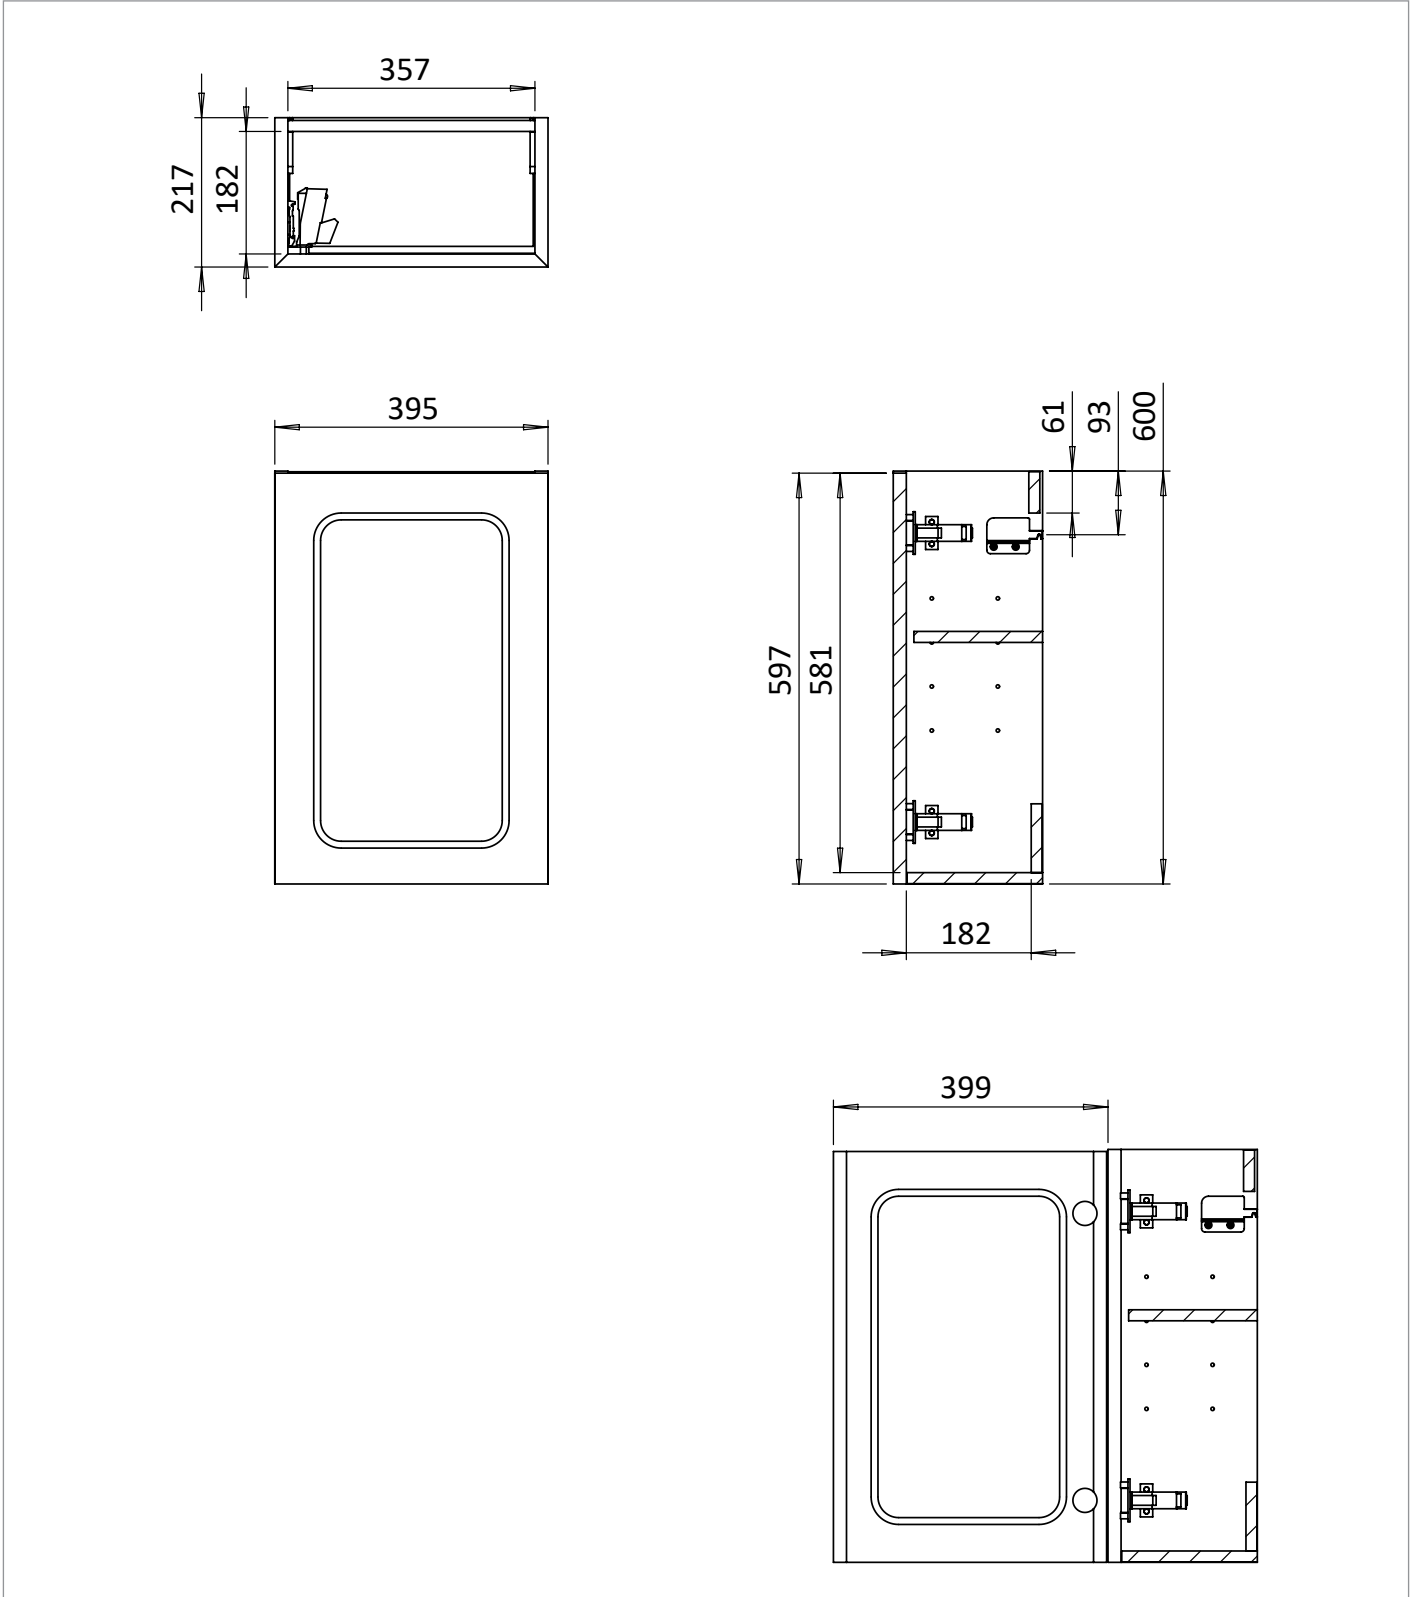

PRODUCT DATA SHEET

PRODUCT CODE

AL4000FWR

RANGE

Alo

DESCRIPTION

Alo Cloakroom Unit 400x220mm White & Rattan

WEBSITE LINK [Click Here](#)

CATEGORY	Furniture
WARRANTY DETAILS	10 Years
COLOUR	White & Rattan
FINISH APPLICATION	Lacquered
PRIMARY MATERIAL	MDF
SECONDARY MATERIAL	MFC
INSTALL TYPE	Wall Mounted
PRODUCT WIDTH MM	395
PRODUCT HEIGHT MM	597
PRODUCT DEPTH MM	217
PRODUCT NET WEIGHT KG	9
STANDARDS	EN 14749

COLOUR CODE / REFERENCE	RAL 9010
WALL HANGERS	Yes
ADJUSTABLE FEET	No
DRAWER OPERATION	Soft close/pull to open

TECHNICAL DIMENSIONS

Dimensions in mm unless otherwise specified.

Tolerances (per material type) apply.