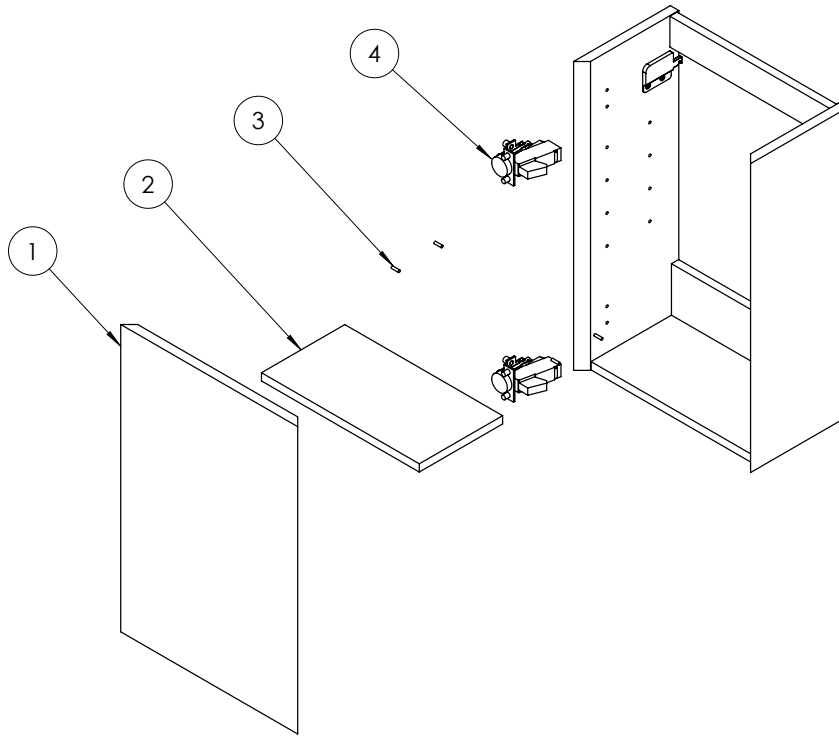

SPARES LIST

Only the parts labelled are available as spares.

NUMBER	PART CODE	DESCRIPTION
1	DF_AL4000FWO	Alo Cloakroom door spare - Windsor Oak
	DF_AL4000FST	Alo Cloakroom door spare - Steelwood
	DF_AL4000FBM	Alo Cloakroom door spare - Matt Black
	DF_AL4000FSG	Alo Cloakroom door spare - Storm Grey Matt
	DF_AL4000FWM	Alo Cloakroom door spare - Matt White
	DF_AL4000FWG	Alo Cloakroom door spare - White Gloss
	DF_AL4000FSGR	Alo Cloakroom door spare - Sage Green
	DF_AL4000FIB	Alo Cloakroom door spare - Deep Indigo Blue
	DF_AL4000FNO	Alo Cloakroom door spare - Nordic Oak
	DF_AL4000FSC	Alo Cloakroom door spare - Soft Clay
	DF_AL4000FWR	Alo Cloakroom door spare - White & Rattan
	DF_AL4000FBR	Alo Cloakroom door spare - Black & Rattan
2	SHELFALO	Alo Cloakroom internal shelf - Anthracite
3	SHELFSUPPALO	Alo Cloakroom set of shelf supports
4	HINGES_ALO	Alo Cloakroom set of door hinges (x2)
	SCREPAIR	Touch Up Kit Soft Clay
	BMREPAIR	Touch Up Kit Matt Black
	WGREPAIR	Touch Up Kit Gloss White
	SGREPAIR	Touch Up Kit Storm Grey