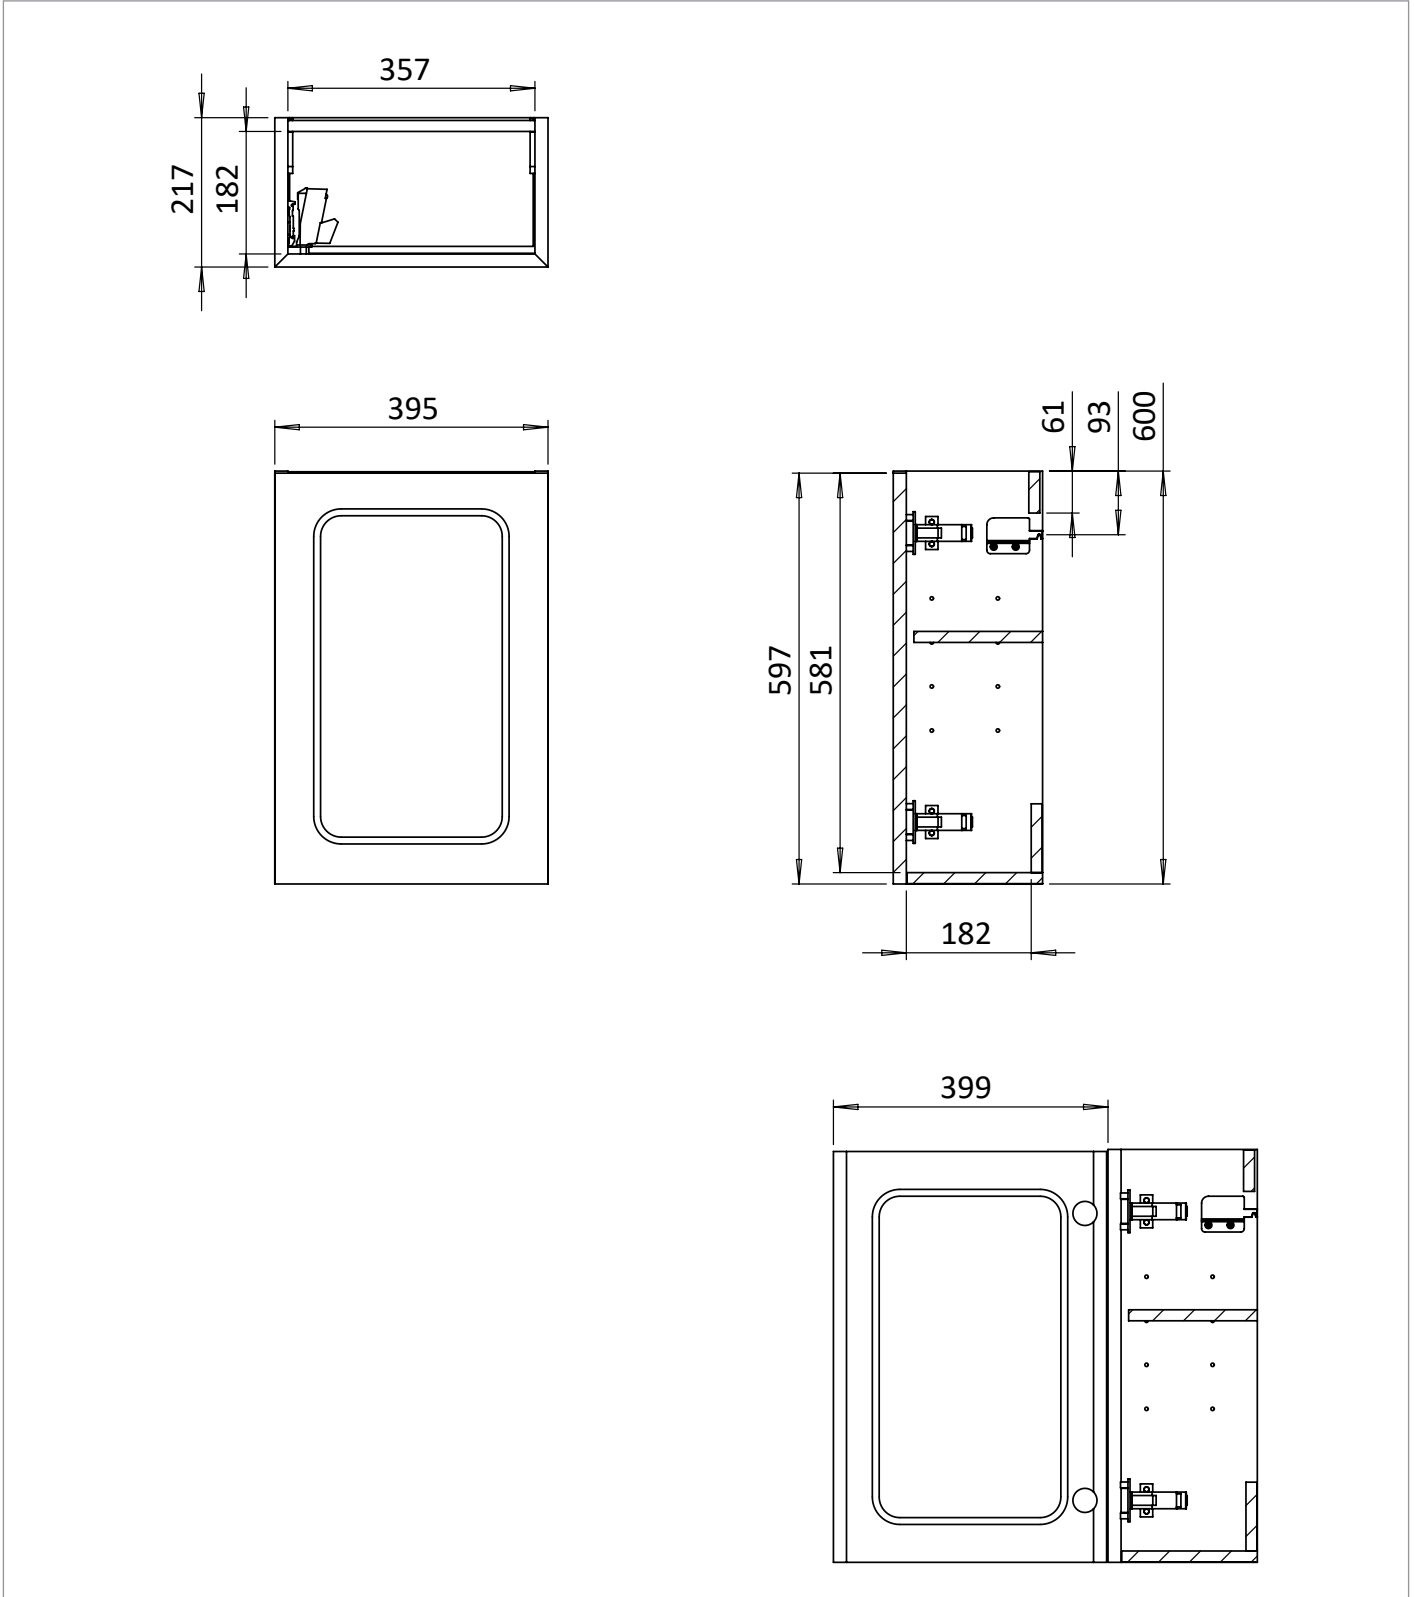

TECHNICAL DIMENSIONS

Dimensions in mm unless otherwise specified.

Tolerances (per material type) apply.