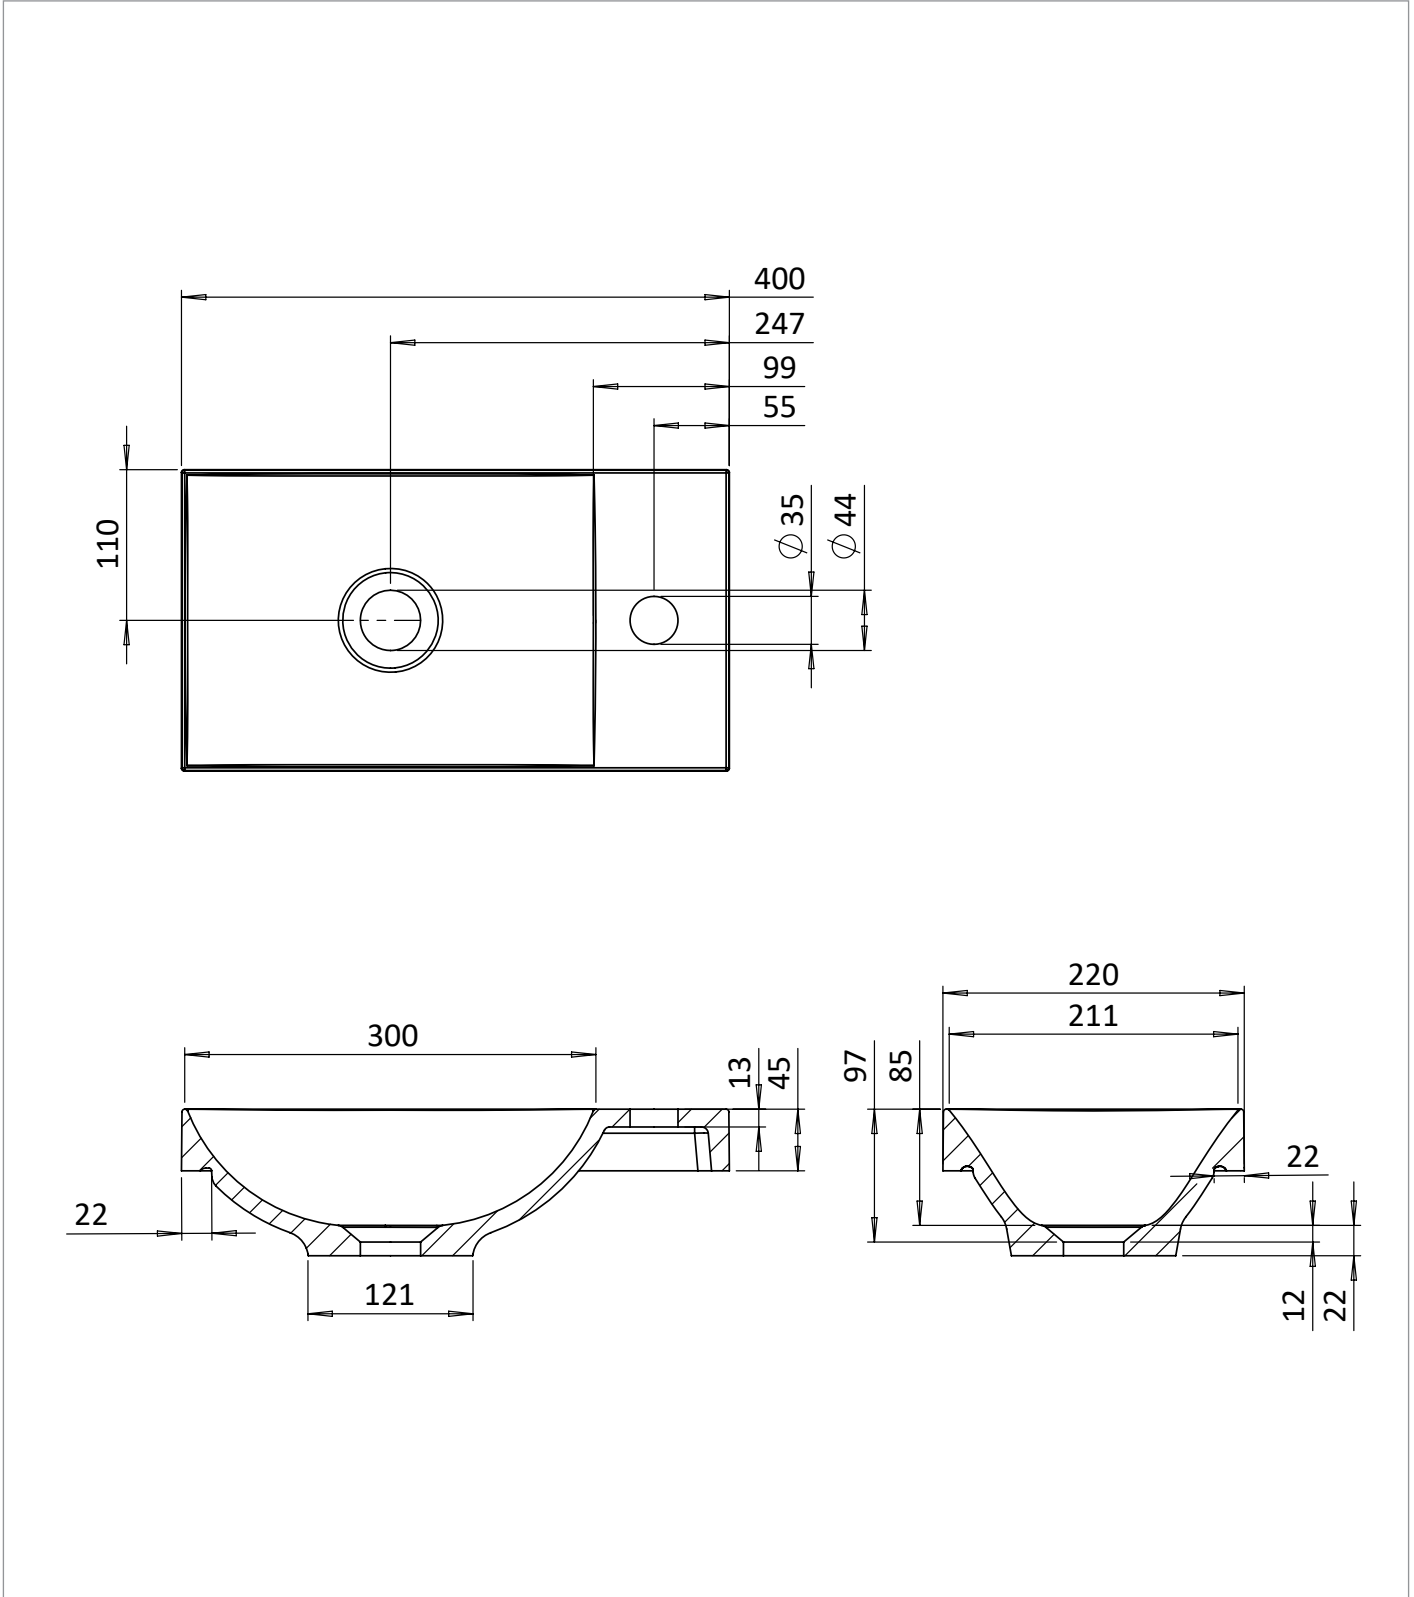

PRODUCT DATA SHEET

PRODUCT CODE

AL0401URW

RANGE

Alo

DESCRIPTION

Alo Basin 400x220mm Gloss White

WEBSITE LINK [Click Here](#)

CATEGORY	Sanitaryware
WARRANTY DETAILS	Lifetime
COLOUR	Gloss White
FINISH APPLICATION	Gelcoat/Nanocoat
PRIMARY MATERIAL	Stone Resin
INSTALL TYPE	Furniture Mounted
PRODUCT WIDTH MM	400
PRODUCT HEIGHT MM	109
PRODUCT DEPTH MM	300
PRODUCT NET WEIGHT KG	3.8
STANDARDS	EN 14688

TAP HOLES	1TH
FIXINGS INCLUDED	No
OVERFLOW	No
BASIN WASTE SIZE	44mm
CAPACITY 1L - WATER AT OVERFLOW LEVEL BASIN	3.4

TECHNICAL DIMENSIONS

Dimensions in mm unless otherwise specified.

Tolerances (per material type) apply.