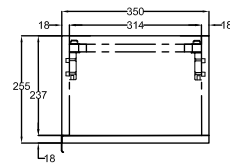

Colorado 1 Door Wall Mounted Tall Boy

SIZE: H 1400 x W 330 x D 250mm

UNIT FINISH: Gloss/Matt

REVERSIBLE: Left or Right Opening

Unit available in the following

Forest Green
Matt

Deep Blue
Matt

Lead Grey
Matt

White
Gloss

The information contained on this page was correct at date of issue. Fitting dimensions are provided as a guide only. Some variation may occur due to manufacturing tolerances. We pursue a policy of continuing improvement in design and performance of our products and so reserve the right to change specifications without prior notice.