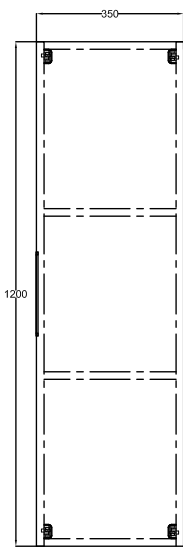

Colorado 1 Door Wall Mounted Tall Boy

SIZE: H 1400 x W 330 x D 250mm

UNIT FINISH: Gloss/Matt

REVERSIBLE: Left or Right Opening

Unit available in the following

Forest Green
Matt

Deep Blue
Matt

Lead Grey
Matt

White
Gloss

The information contained on this page was correct at date of issue. Fitting dimensions are provided as a guide only. Some variation may occur due to manufacturing tolerances. We pursue a policy of continuing improvement in design and performance of our products and so reserve the right to change specifications without prior notice.