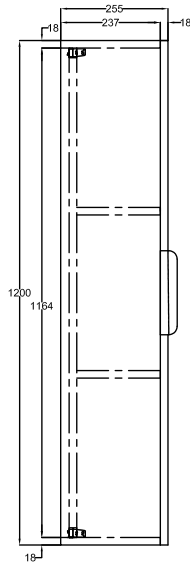

Colorado 1 Door Wall Mounted Tall Boy

SIZE: H 1400 x W 330 x D 250mm

UNIT FINISH: Gloss/Matt

REVERSIBLE: Left or Right Opening

Unit available in the following

Forest Green
Matt

Deep Blue
Matt

Lead Grey
Matt

White
Gloss

The information contained on this page was correct at date of issue. Fitting dimensions are provided as a guide only. Some variation may occur due to manufacturing tolerances. We pursue a policy of continuing improvement in design and performance of our products and so reserve the right to change specifications without prior notice.