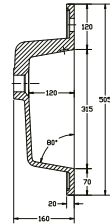

# Colorado 950mm Wall Unit with Resin Basin

**SIZE:** H 520 x W 956 x D 505mm

**TAP HOLE(S):** One

**BASIN MATERIAL:** Resin

**UNIT FINISH:** Gloss/Matt

Unit available in the following

Forest Green  
Matt

Deep Blue  
Matt

Lead Grey  
Matt

White  
Gloss

The information contained on this page was correct at date of issue. Fitting dimensions are provided as a guide only. Some variation may occur due to manufacturing tolerances. We pursue a policy of continuing improvement in design and performance of our products and so reserve the right to change specifications without prior notice.