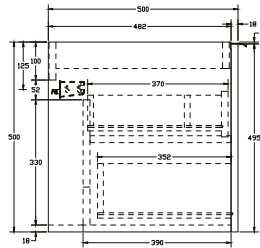

# Colorado 950mm Wall Unit with Resin Basin

**SIZE:** H 520 x W 956 x D 505mm

**TAP HOLE(S):** One

**BASIN MATERIAL:** Resin

**UNIT FINISH:** Gloss/Matt

Unit available in the following

Forest Green  
Matt

Deep Blue  
Matt

Lead Grey  
Matt

White  
Gloss

The information contained on this page was correct at date of issue. Fitting dimensions are provided as a guide only. Some variation may occur due to manufacturing tolerances. We pursue a policy of continuing improvement in design and performance of our products and so reserve the right to change specifications without prior notice.