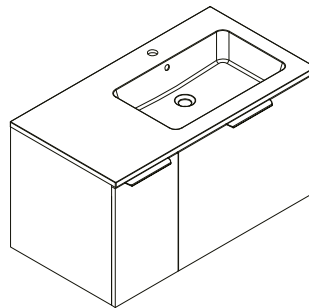

# Colorado 950mm Wall Unit with Resin Basin

**SIZE:** H 520 x W 956 x D 505mm

**TAP HOLE(S):** One

**BASIN MATERIAL:** Resin

**UNIT FINISH:** Gloss/Matt

Unit available in the following

Forest Green  
Matt

Deep Blue  
Matt

Lead Grey  
Matt

White  
Gloss

The information contained on this page was correct at date of issue. Fitting dimensions are provided as a guide only. Some variation may occur due to manufacturing tolerances. We pursue a policy of continuing improvement in design and performance of our products and so reserve the right to change specifications without prior notice.