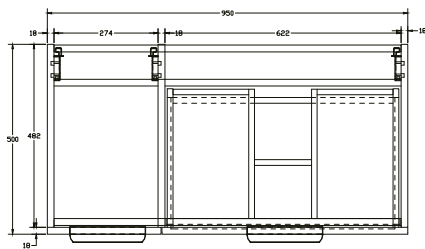

# Colorado 950mm Wall Unit with Resin Basin

**SIZE:** H 520 x W 956 x D 505mm

**TAP HOLE(S):** One

**BASIN MATERIAL:** Resin

**UNIT FINISH:** Gloss/Matt

Unit available in the following

Forest Green  
Matt

Deep Blue  
Matt

Lead Grey  
Matt

White  
Gloss

The information contained on this page was correct at date of issue. Fitting dimensions are provided as a guide only. Some variation may occur due to manufacturing tolerances. We pursue a policy of continuing improvement in design and performance of our products and so reserve the right to change specifications without prior notice.