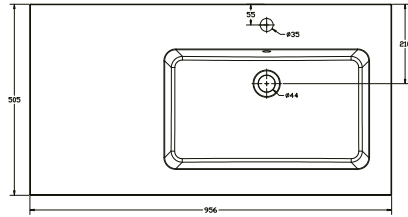

# Colorado 950mm Wall Unit with Resin Basin

**SIZE:** H 520 x W 956 x D 505mm

**TAP HOLE(S):** One

**BASIN MATERIAL:** Resin

**UNIT FINISH:** Gloss/Matt

Unit available in the following

Forest Green  
Matt

Deep Blue  
Matt

Lead Grey  
Matt

White  
Gloss

The information contained on this page was correct at date of issue. Fitting dimensions are provided as a guide only. Some variation may occur due to manufacturing tolerances. We pursue a policy of continuing improvement in design and performance of our products and so reserve the right to change specifications without prior notice.