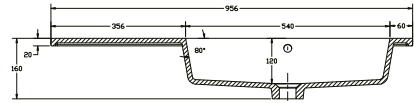

# Colorado 950mm Wall Unit with Resin Basin

**SIZE:** H 520 x W 956 x D 505mm

**TAP HOLE(S):** One

**BASIN MATERIAL:** Resin

**UNIT FINISH:** Gloss/Matt

Unit available in the following

Forest Green  
Matt

Deep Blue  
Matt

Lead Grey  
Matt

White  
Gloss

The information contained on this page was correct at date of issue. Fitting dimensions are provided as a guide only. Some variation may occur due to manufacturing tolerances. We pursue a policy of continuing improvement in design and performance of our products and so reserve the right to change specifications without prior notice.