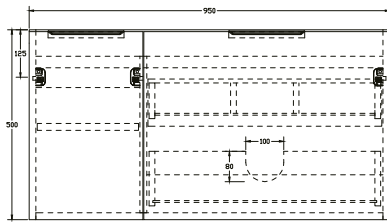

# Colorado 950mm Wall Unit with Resin Basin

**SIZE:** H 520 x W 956 x D 505mm

**TAP HOLE(S):** One

**BASIN MATERIAL:** Resin

**UNIT FINISH:** Gloss/Matt

Unit available in the following

Forest Green  
Matt

Deep Blue  
Matt

Lead Grey  
Matt

White  
Gloss

The information contained on this page was correct at date of issue. Fitting dimensions are provided as a guide only. Some variation may occur due to manufacturing tolerances. We pursue a policy of continuing improvement in design and performance of our products and so reserve the right to change specifications without prior notice.