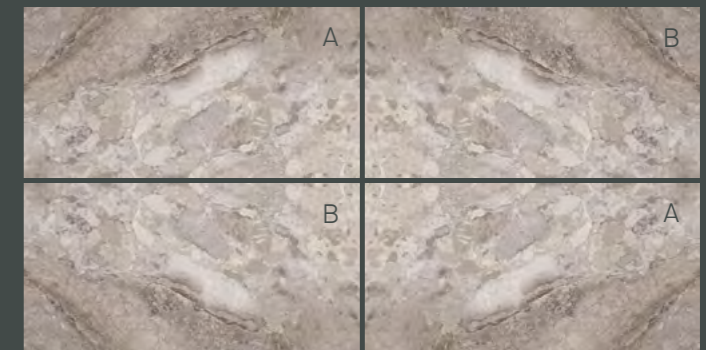

75,5x151 cm  
29,7x59,4 "

Book Match  
B

Polished (EP)

30293  
M35

Book Match MOCHA option 1

Book Match MOCHA option 2

Book Match MOCHA option 3

Book Match MOCHA option 4