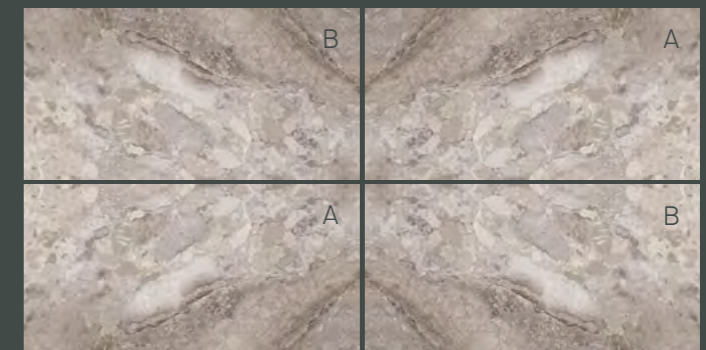

75,5x151 cm  
29,7x59,4 "

Book Match  
B

Polished (EP)

30293  
M35

Book Match MOCHA option 1

Book Match MOCHA option 2

Book Match MOCHA option 3

Book Match MOCHA option 4