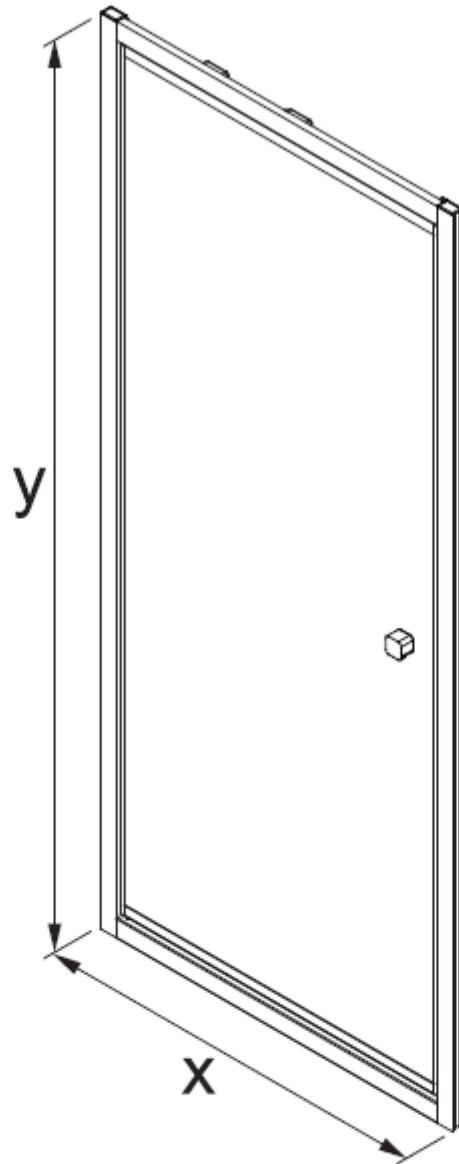

A		M4 *40mm Screw x 6
B		Wall Plug x 6
C		Handle x 1
D		Sleeve x 1
E		Cover x 3
F		Filler x 4
G		Cover x 1

H		Cover x 1
I		Cover x 2
J		Top Cap x 2
K		Waterproof strip x 1

AA		M4 *20mm Screw x 1
AB		Adjustment block x 1
AC		Top Cap x 1
AD		Top Cap(LH) x 1
AE		Top Cap(RH) x 1
AF		Filler x 2

Model	x (mm)	y (mm)
CAIDSC0700	660~690	1950
CAIDSC0760	720~750	1950
CAIDSC0800	760~790	1950
CAIDBC0800	760~790	1950
CAIDSC0900	860~890	1950
CAIDBC0900	860~890	1950
CAIDSC1000	960~990	1950
CAIDBC1000	960~990	1950