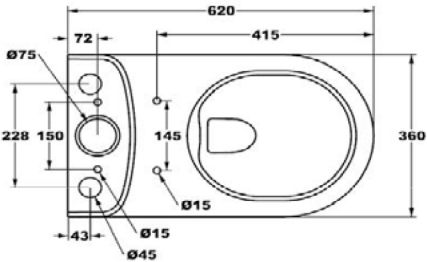

# Fully Enclosed Toilet Pan & Cistern

**SIZE:** H 835 x W 375 x D 620mm

**MATERIAL:** Ceramic

**COLOUR/FINISH:** White Gloss

**FITTINGS:** Geberit Dual Flush Fittings

The information contained on this page was correct at date of issue. Fitting dimensions are provided as a guide only. Some variation may occur due to manufacturing tolerances. We pursue a policy of continuing improvement in design and performance of our products and so reserve the right to change specifications without prior notice.