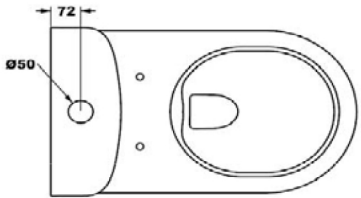

# Fully Enclosed Toilet Pan & Cistern

**SIZE:** H 835 x W 375 x D 620mm

**MATERIAL:** Ceramic

**COLOUR/FINISH:** White Gloss

**FITTINGS:** Geberit Dual Flush Fittings

The information contained on this page was correct at date of issue. Fitting dimensions are provided as a guide only. Some variation may occur due to manufacturing tolerances. We pursue a policy of continuing improvement in design and performance of our products and so reserve the right to change specifications without prior notice.