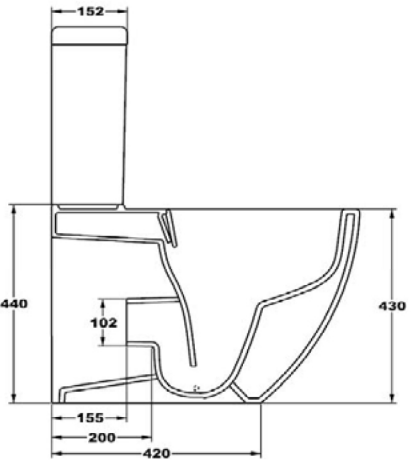

# Fully Enclosed Toilet Pan & Cistern

**SIZE:** H 835 x W 375 x D 620mm

**MATERIAL:** Ceramic

**COLOUR/FINISH:** White Gloss

**FITTINGS:** Geberit Dual Flush Fittings

The information contained on this page was correct at date of issue. Fitting dimensions are provided as a guide only. Some variation may occur due to manufacturing tolerances. We pursue a policy of continuing improvement in design and performance of our products and so reserve the right to change specifications without prior notice.