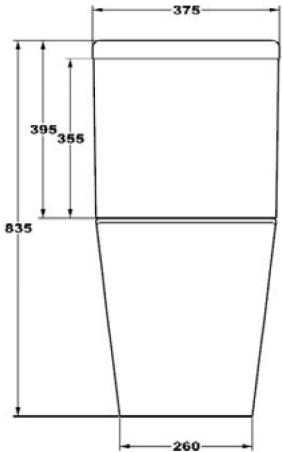

# Fully Enclosed Toilet Pan & Cistern

**SIZE:** H 835 x W 375 x D 620mm

**MATERIAL:** Ceramic

**COLOUR/FINISH:** White Gloss

**FITTINGS:** Geberit Dual Flush Fittings

The information contained on this page was correct at date of issue. Fitting dimensions are provided as a guide only. Some variation may occur due to manufacturing tolerances. We pursue a policy of continuing improvement in design and performance of our products and so reserve the right to change specifications without prior notice.