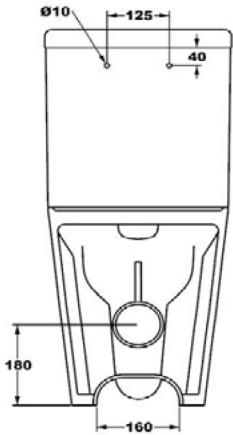

# Fully Enclosed Toilet Pan & Cistern

**SIZE:** H 835 x W 375 x D 620mm

**MATERIAL:** Ceramic

**COLOUR/FINISH:** White Gloss

**FITTINGS:** Geberit Dual Flush Fittings

The information contained on this page was correct at date of issue. Fitting dimensions are provided as a guide only. Some variation may occur due to manufacturing tolerances. We pursue a policy of continuing improvement in design and performance of our products and so reserve the right to change specifications without prior notice.