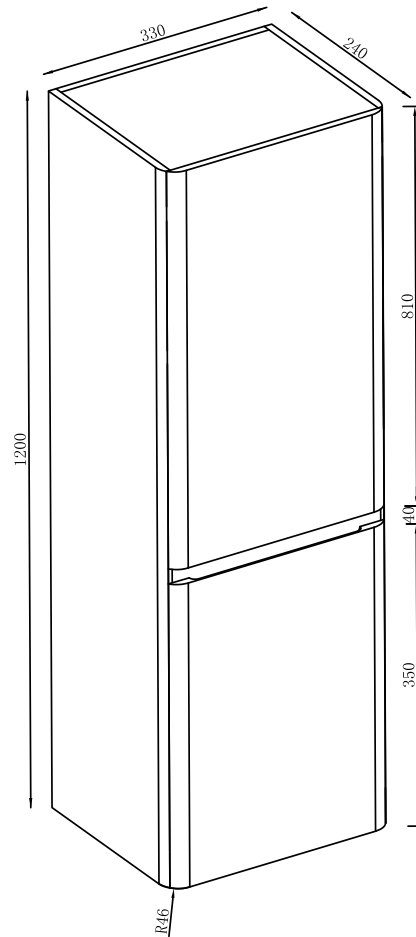

Atlanta 2 Door Wall Mounted Tall Boy RH Hinge

SIZE: H 1200 x W 330 x D 240mm

UNIT FINISH: Gloss/Matt

SHELVES: 3 Shelf Levels

PLACEMENT: Right hand hinge only

Unit available in the following

Forest Green
Matt

Grey
Matt

White
Gloss

The information contained on this page was correct at date of issue. Fitting dimensions are provided as a guide only. Some variation may occur due to manufacturing tolerances. We pursue a policy of continuing improvement in design and performance of our products and so reserve the right to change specifications without prior notice.