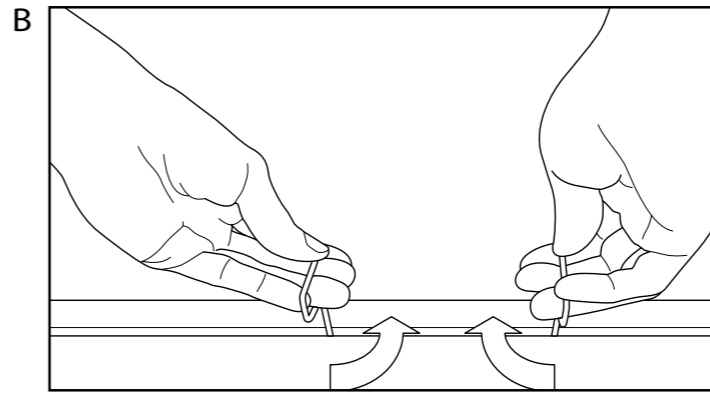

*	10 mm	12 mm	15 mm	25 mm	
					1 mm - for adjustment
		x			2 mm
			x		5 mm
				x	15 mm
x					5 mm
					6 mm - for adjustment
		x			8 mm
			x		10 mm
				x	20 mm