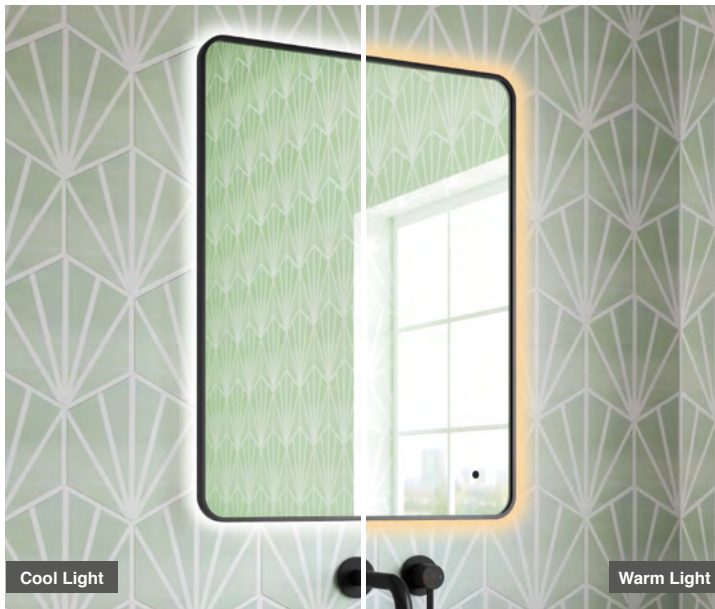

Oro 60 - Matt Black LED Mirror

SIZE: H 800 x W 600 x D 38mm

FEATURES:

- Matt Black Framed LED Mirror
- Multi Functional Contactless Sensor Controls Light from Cool - Warm Brightness with Memory Function
- Ambient Lighting
- Landscape or Portrait
- Heated Demister Pad
- IP44