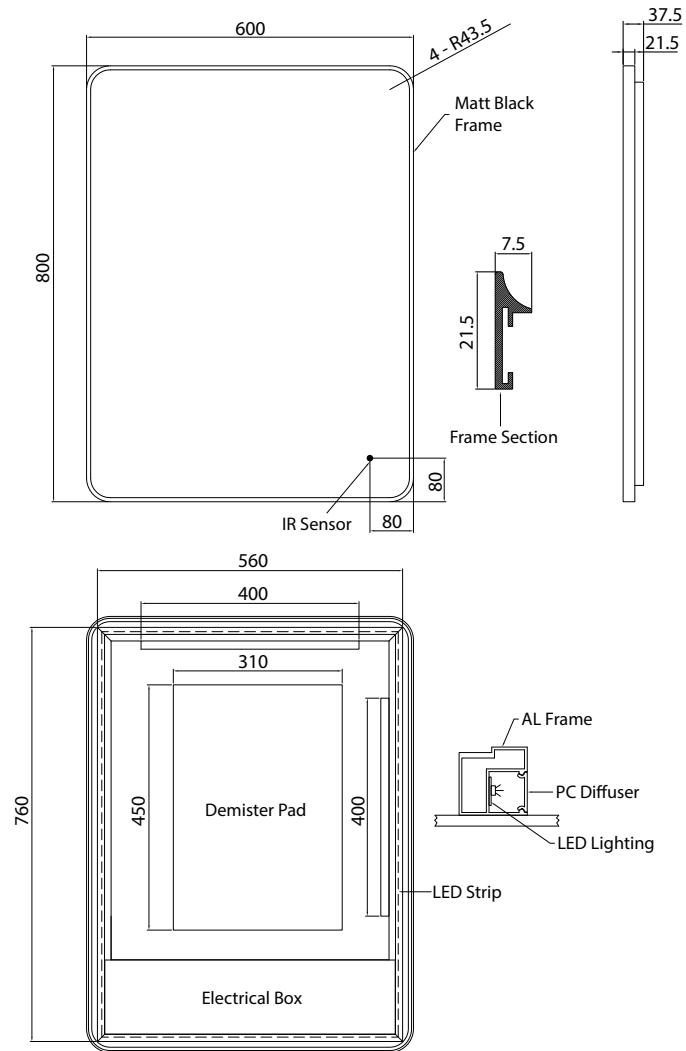

Oro 60 - Matt Black LED Mirror

SIZE: H 800 x W 600 x D 38mm

FEATURES:

- Matt Black Framed LED Mirror
- Multi Functional Contactless Sensor Controls Light from Cool - Warm Brightness with Memory Function
- Ambient Lighting
- Landscape or Portrait
- Heated Demister Pad
- IP44

The information contained on this page was correct at date of issue. Fitting dimensions are provided as a guide only. Some variation may occur due to manufacturing tolerances. We pursue a policy of continuing improvement in design and performance of our products and so reserve the right to change specifications without prior notice.