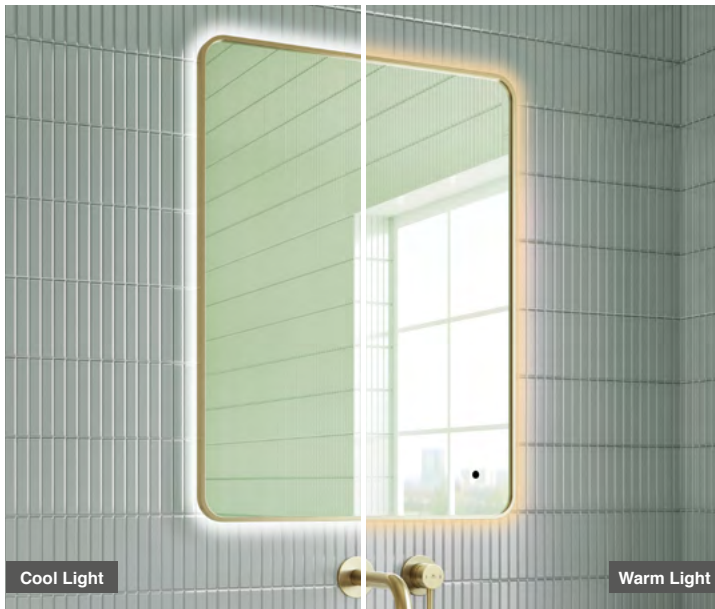

# Quin 60 - Brushed Brass LED Mirror

**SIZE:** H 800 x W 600 x D 38mm

**FEATURES:**

- Brushed Brass Framed LED Mirror
- Multi Functional Contactless Sensor Controls Light from Cool - Warm Brightness with Memory Function
- Ambient Lighting
- Landscape or Portrait
- Heated Demister Pad
- IP44