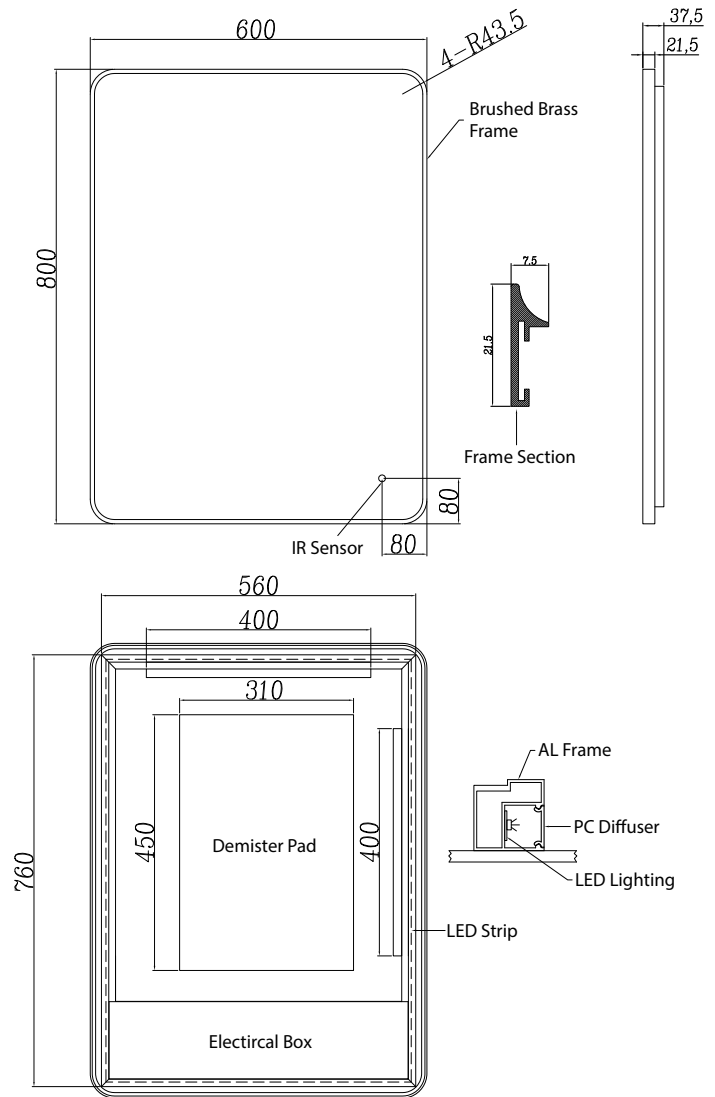

# Quin 60 - Brushed Brass LED Mirror

**SIZE:** H 800 x W 600 x D 38mm

**FEATURES:**

- Brushed Brass Framed LED Mirror
- Multi Functional Contactless Sensor Controls Light from Cool - Warm Brightness with Memory Function
- Ambient Lighting
- Landscape or Portrait
- Heated Demister Pad
- IP44

The information contained on this page was correct at date of issue. Fitting dimensions are provided as a guide only. Some variation may occur due to manufacturing tolerances. We pursue a policy of continuing improvement in design and performance of our products and so reserve the right to change specifications without prior notice.