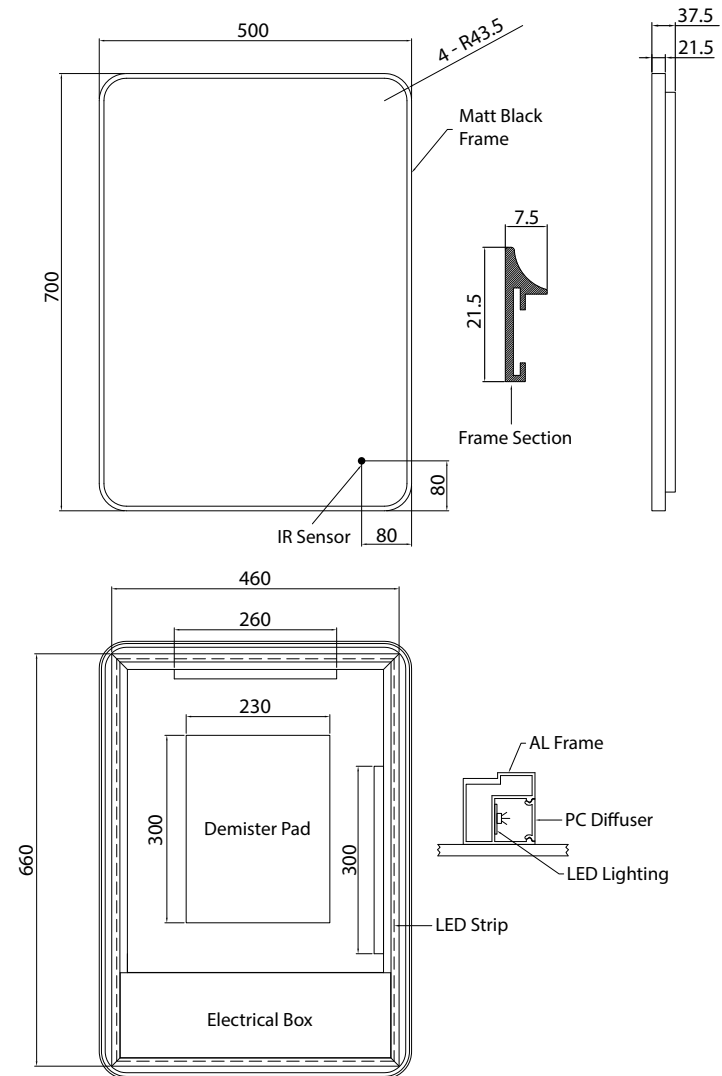

Oro 50 - Matt Black LED Mirror

SIZE: H 700 x W 500 x D 38mm

FEATURES:

- Matt Black Framed LED Mirror
- Multi Functional Contactless Sensor Controls Light from Cool - Warm Brightness with Memory Function
- Ambient Lighting
- Landscape or Portrait
- Heated Demister Pad
- IP44

The information contained on this page was correct at date of issue. Fitting dimensions are provided as a guide only. Some variation may occur due to manufacturing tolerances. We pursue a policy of continuing improvement in design and performance of our products and so reserve the right to change specifications without prior notice.