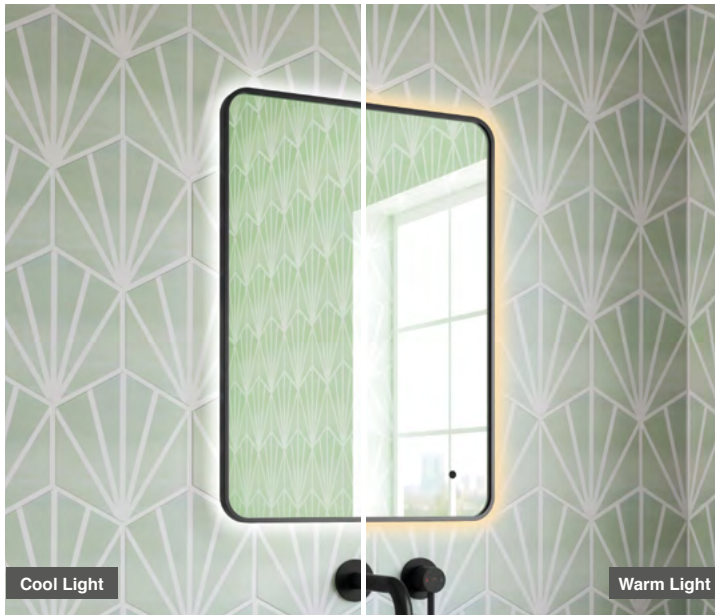

Oro 50 - Matt Black LED Mirror

SIZE: H 700 x W 500 x D 38mm

FEATURES:

- Matt Black Framed LED Mirror
- Multi Functional Contactless Sensor Controls Light from Cool - Warm Brightness with Memory Function
- Ambient Lighting
- Landscape or Portrait
- Heated Demister Pad
- IP44