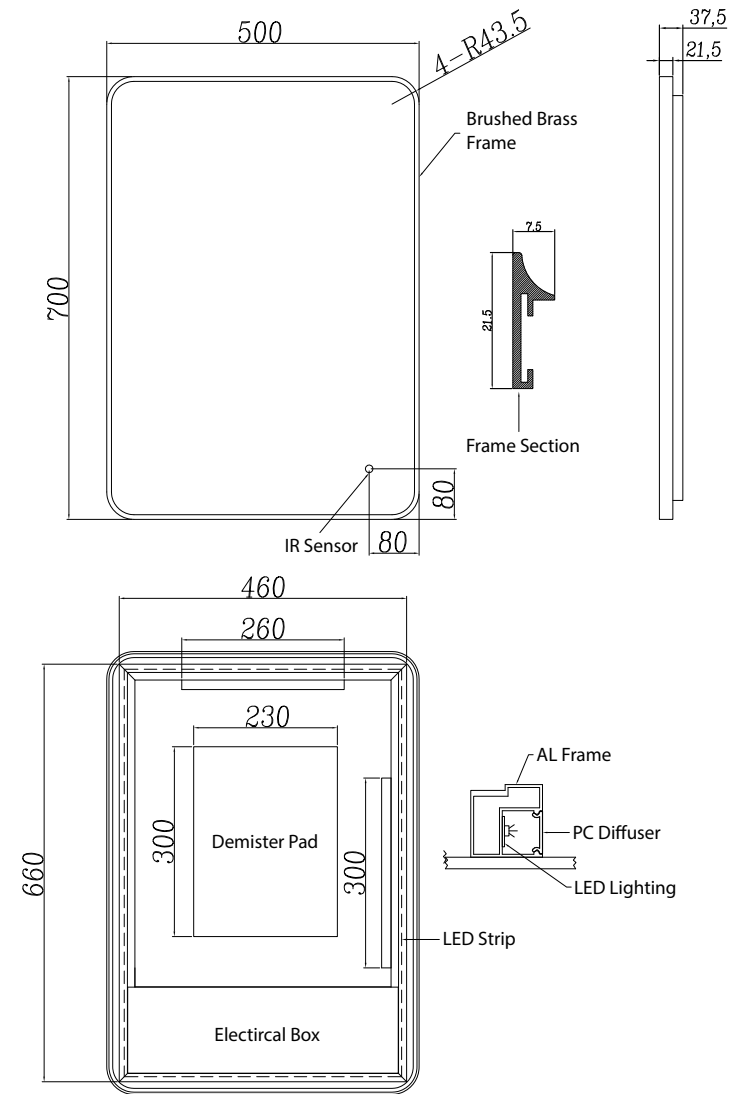

Oro 50 - Brushed Brass LED Mirror

SIZE: H 700 x W 500 x D 38mm

FEATURES:

- Brushed Brass Framed LED Mirror
- Multi Functional Contactless Sensor Controls Light from Cool - Warm Brightness with Memory Function
- Ambient Lighting
- Landscape or Portrait
- Heated Demister Pad
- IP44

The information contained on this page was correct at date of issue. Fitting dimensions are provided as a guide only. Some variation may occur due to manufacturing tolerances. We pursue a policy of continuing improvement in design and performance of our products and so reserve the right to change specifications without prior notice.