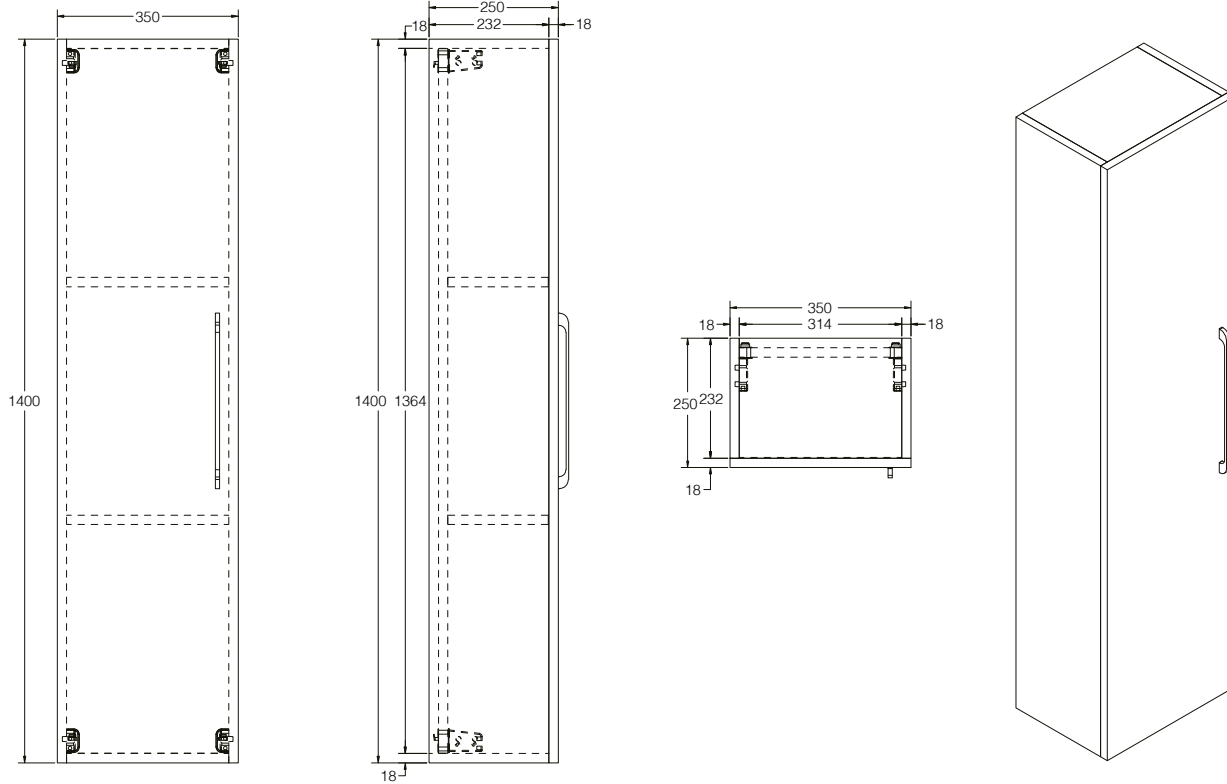

# Miami 1 Door Wall Hung Tall Boy

**SIZE:** H 1400 x W 350 x D 250mm

**SHELVES:** 3 Shelf Levels

**UNIT FINISH:** Gloss/Matt/Wood Effect

Unit available in the following

The information contained on this page was correct at date of issue. Fitting dimensions are provided as a guide only. Some variation may occur due to manufacturing tolerances. We pursue a policy of continuing improvement in design and performance of our products and so reserve the right to change specifications without prior notice.