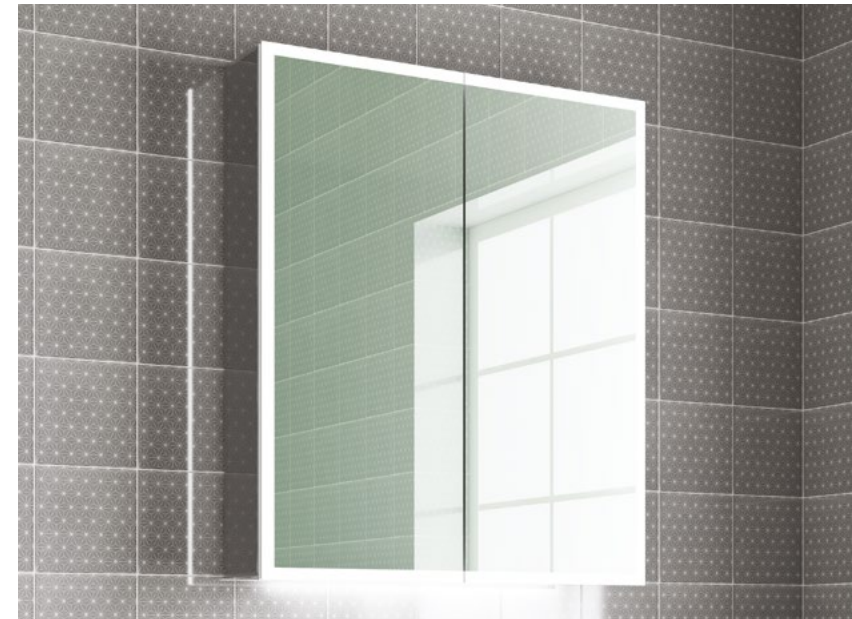

MIA 700 x 800mm Mirror Cabinet

H 700 x W 800 x D 130mm

Features

- LED Aluminium Mirror Cabinet
- Multi Functional Infrared Sensor Controls Light from Cool - Warm & Brightness with Memory Function
- Ambient Downlight
- Soft Close Hinge Doors
- 2 Adjustable Shelves
- Heated Demister Pad
- Charging Socket
- Mirror Sides
- IP44