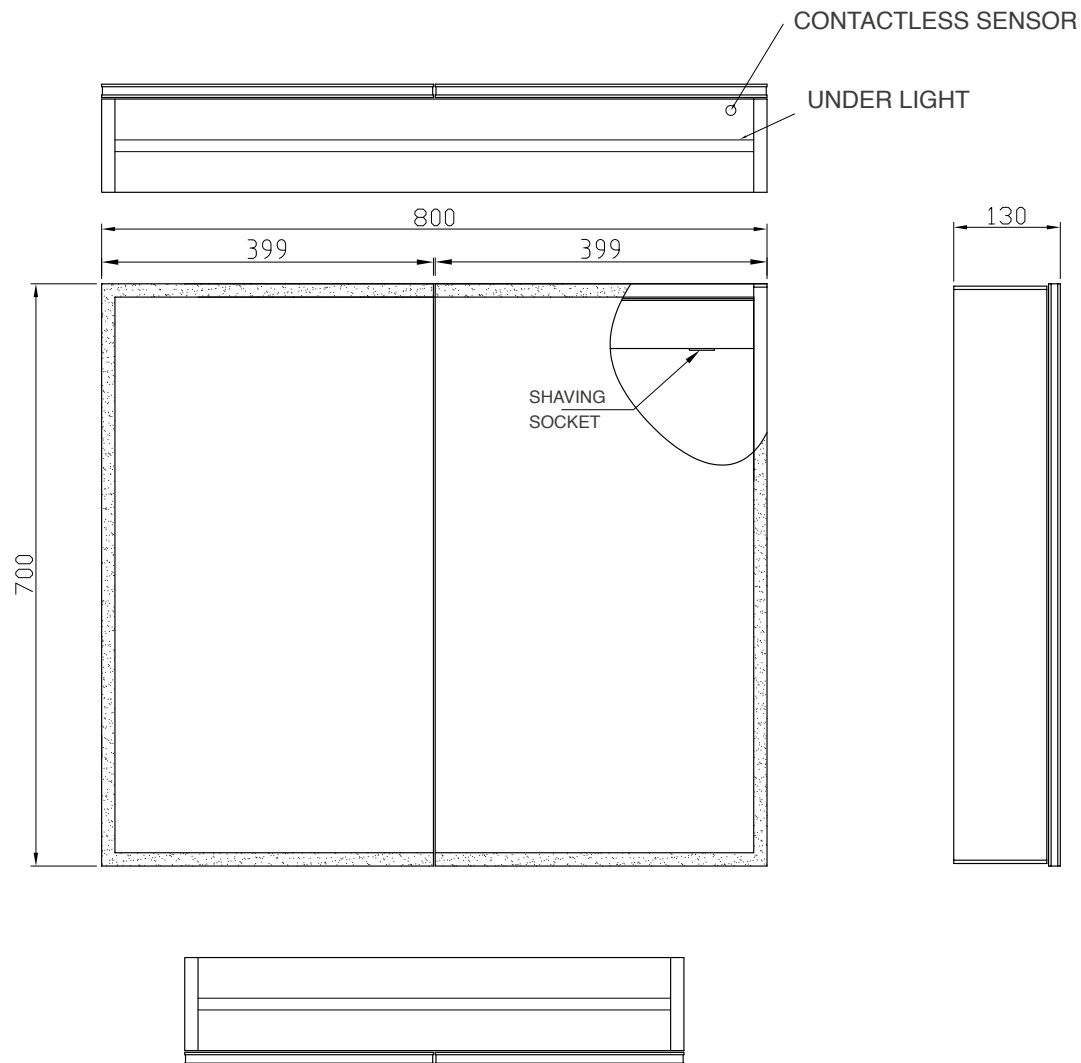

MIA 700 x 800mm Mirror Cabinet

H 700 x W 800 x D 130mm

Features

- LED Aluminium Mirror Cabinet
- Multi Functional Infrared Sensor Controls Light from Cool - Warm & Brightness with Memory Function
- Ambient Downlight
- Soft Close Hinge Doors
- 2 Adjustable Shelves
- Heated Demister Pad
- Charging Socket
- Mirror Sides
- IP44