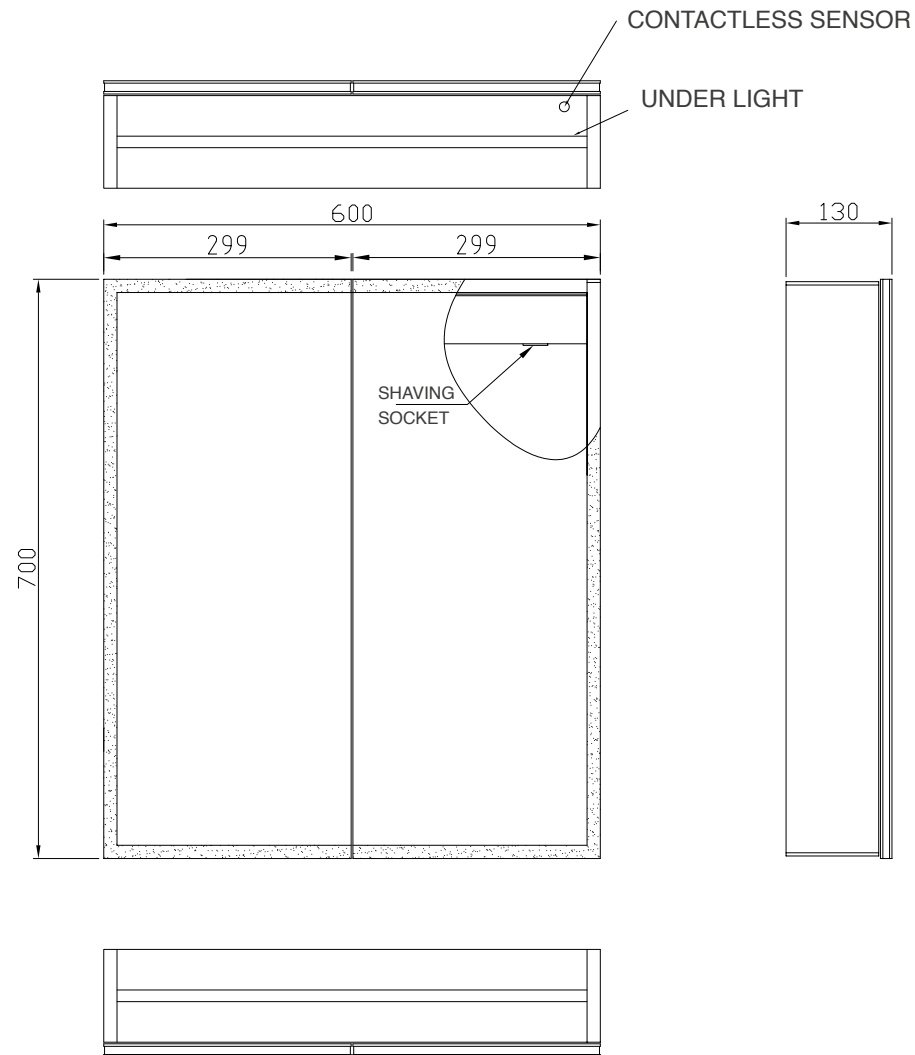

# MIA 700 x 600mm Mirror Cabinet

H 700 x W 600 x D 130mm

## Features

- LED Aluminium Mirror Cabinet
- Multi Functional Infrared Sensor Controls Light from Cool - Warm & Brightness with Memory Function
- Ambient Downlight
- Soft Close Hinge Doors
- 2 Adjustable Shelves
- Heated Demister Pad
- Charging Socket
- Mirror Sides
- IP44