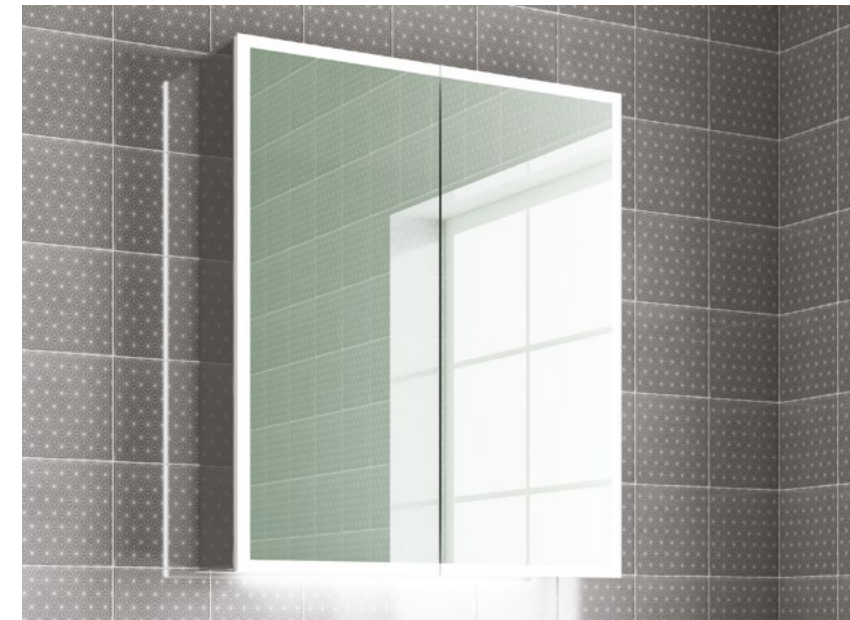

# MIA 700 x 600mm Mirror Cabinet

H 700 x W 600 x D 130mm

## Features

- LED Aluminium Mirror Cabinet
- Multi Functional Infrared Sensor Controls Light from Cool - Warm & Brightness with Memory Function
- Ambient Downlight
- Soft Close Hinge Doors
- 2 Adjustable Shelves
- Heated Demister Pad
- Charging Socket
- Mirror Sides
- IP44