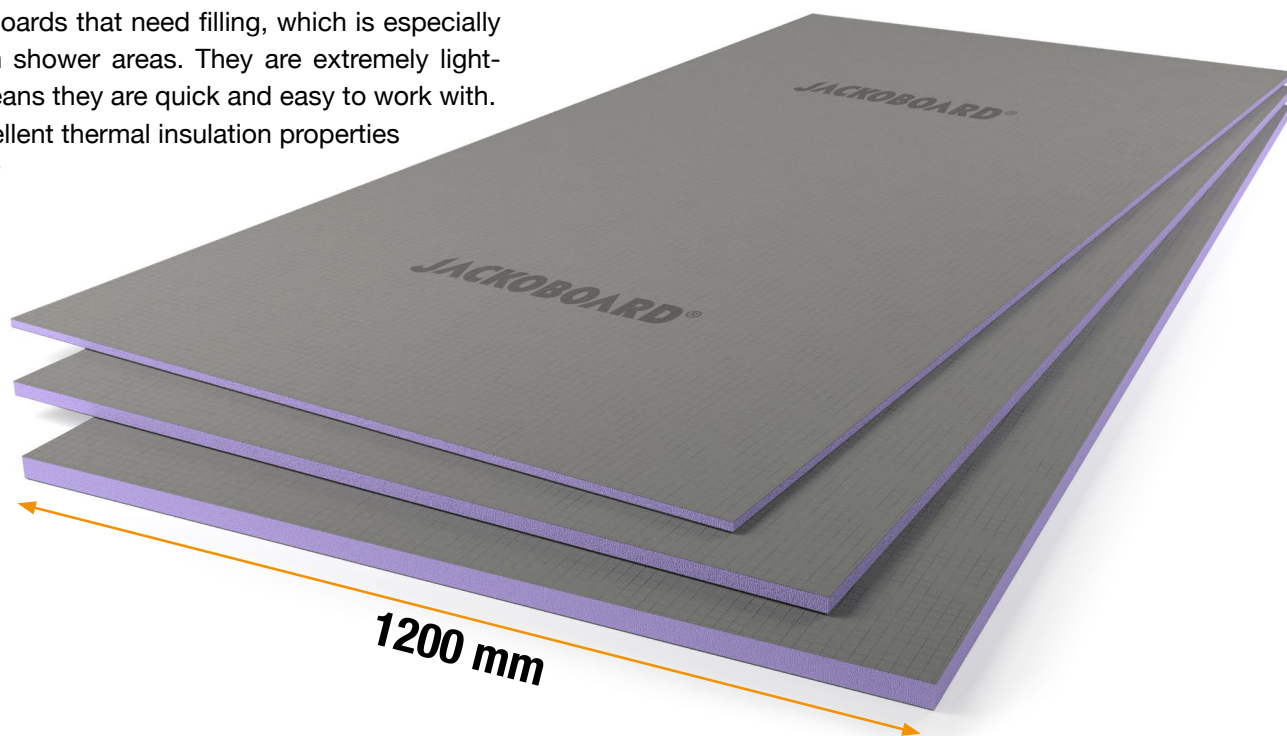

JACKOBOARD® Plano 1200

Extremely big, extremely light!

JACKOBOARD® Plano 1200 is the waterproof construction board made of extruded polystyrene foam (XPS), which can be covered directly with tiles, plaster or render for a customised look thanks to its special coating on both sides. The extremely wide construction board means fewer joints between boards that need filling, which is especially advantageous in shower areas. They are extremely light-weight which means they are quick and easy to work with. Due to their excellent thermal insulation properties they are ideal for

use as effective thermal insulation.

The construction boards are ideal for interior fittings and building furniture - especially in rooms exposed to high levels of moisture.

Art. no.	EAN code	Thickness mm	Panel dim. mm	Pack content boards	Pack content m²
4523751	40 25345 15524 2	12,5	2600x1200	40	124,8
4523749	40 25345 15523 5	20	2600x1200	35	109,2
4523752	40 25345 15525 9	30	2600x1200	25	78