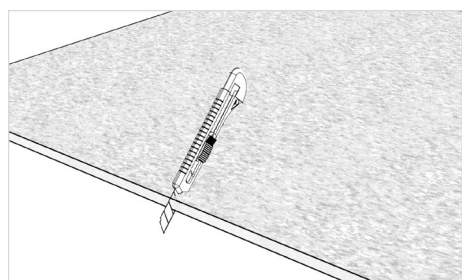

# JACKOBOARD® Plano 1200

The extremely big and extremely light construction board!

NEW

**The 1200 mm wide XPS construction board for bespoke floor and wall applications and building furniture.**

- The extremely wide construction board for fewer joints
- The extremely light construction board for quick installation
- Ideal for showers and bathrooms
- Easy to handle and simple to work with
- Can be covered directly with tiles, plaster or render

## Extremely big, extremely light!

JACKOBOARD® Plano 1200 is the waterproof construction board made of extruded polystyrene foam (XPS), which can be covered directly with tiles, plaster or render for a customised look thanks to its special coating on both sides. The extremely wide construction board means fewer joints between boards that need filling, which is especially advantageous in shower areas. They are extremely light-weight which means they are quick and easy to work with. Due to their excellent thermal insulation properties they are ideal for

use as effective thermal insulation.

The construction boards are ideal for interior fittings and building furniture - especially in rooms exposed to high levels of moisture.

Art. no.	EAN code	Thickness mm	Panel dim. mm	Pack content boards	Pack content m <sup>2</sup>
4523751	40 25345 15524 2	12,5	2600x1200	40	124,8
4523749	40 25345 15523 5	20	2600x1200	35	109,2
4523752	40 25345 15525 9	30	2600x1200	25	78