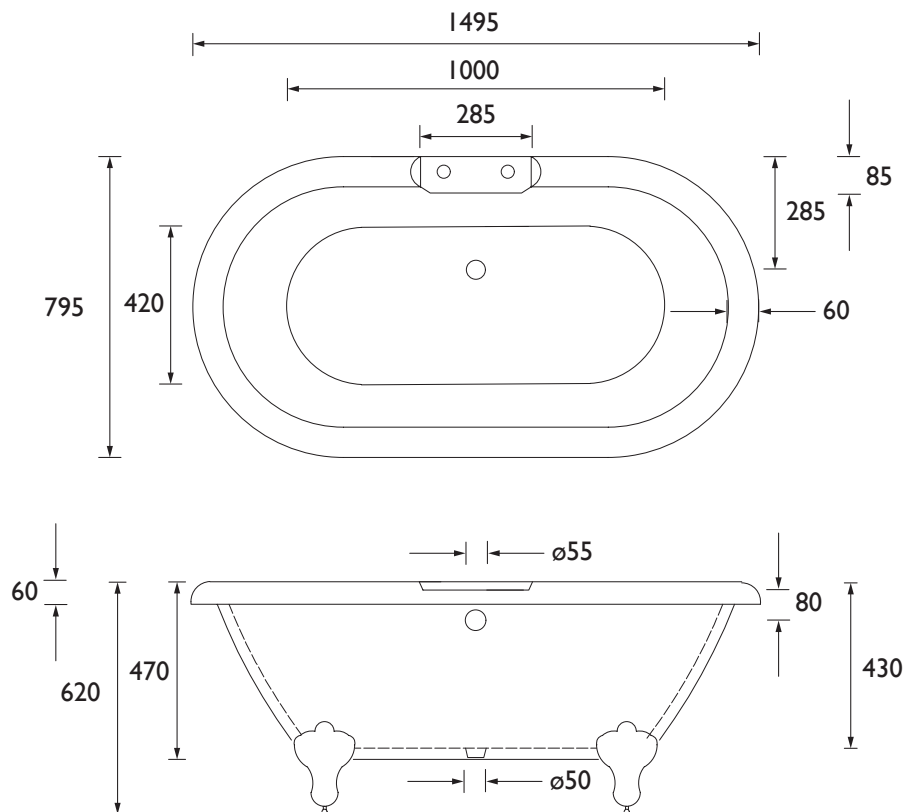

BBOFSW00

OBAN Bath Range

Baby Oban Double Ended
Freestanding Acrylic Bath

Specification

Main Construction Material:	Acrylic
Plumbing System Suitability:	Suitable for all plumbing systems
Finish:	White
Number of Tap Holes:	2
Inlet Centres (mm):	180
Weight (kg):	35
Weight Including Packaging (kg):	35.34
Capacity (l):	163
Assembly Required:	No
What's Included?:	1x Acrylic Bath, 1x Clicker Waste, 1x Overflow

Product Certifications:

Additional Information:

This Product is Shown With:

TGRC02 - Glastonbury Bath Shower Mixer Chrome

BFOBC - Oban Ball and Claw Feet

This Product Also Needs:

BFOBC - Oban Ball and Claw Feet

Dimensions (measurements in mm)

TECHNICAL DATA SHEET

HERITAGE[®]

BATHROOMS

D4