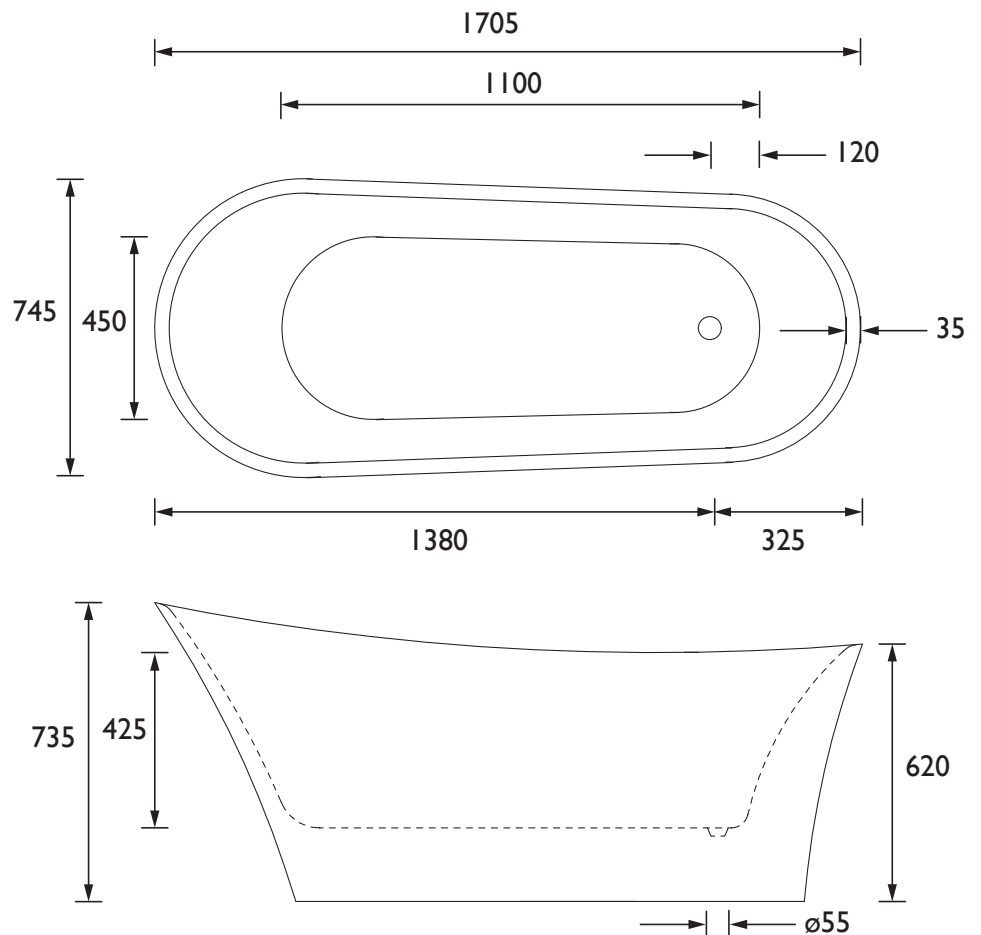

BHOF500GLD

HOLYWELL Bath Range

Holywell Freestanding Acrylic Bath Gold Effect

Specification

Main Construction Material:	Acrylic
Plumbing System Suitability:	Suitable for all plumbing systems
Finish:	Antique Gold Finish
Number of Tap Holes:	0
Weight (kg):	54
Weight Including Packaging (kg):	62.5
Capacity (l):	160
Assembly Required:	No
What's Included?:	1x Acrylic Bath, 1x Clicker Waste, 1x Overflow, 4x Adjustable Bath Feet

Product Certifications:

Additional Information:

This Product is Shown With:

This Product Also Needs:

THC15CI - Shallow Waste Trap Chrome

Dimensions (measurements in mm)

TECHNICAL DATA SHEET

HERITAGE[®]