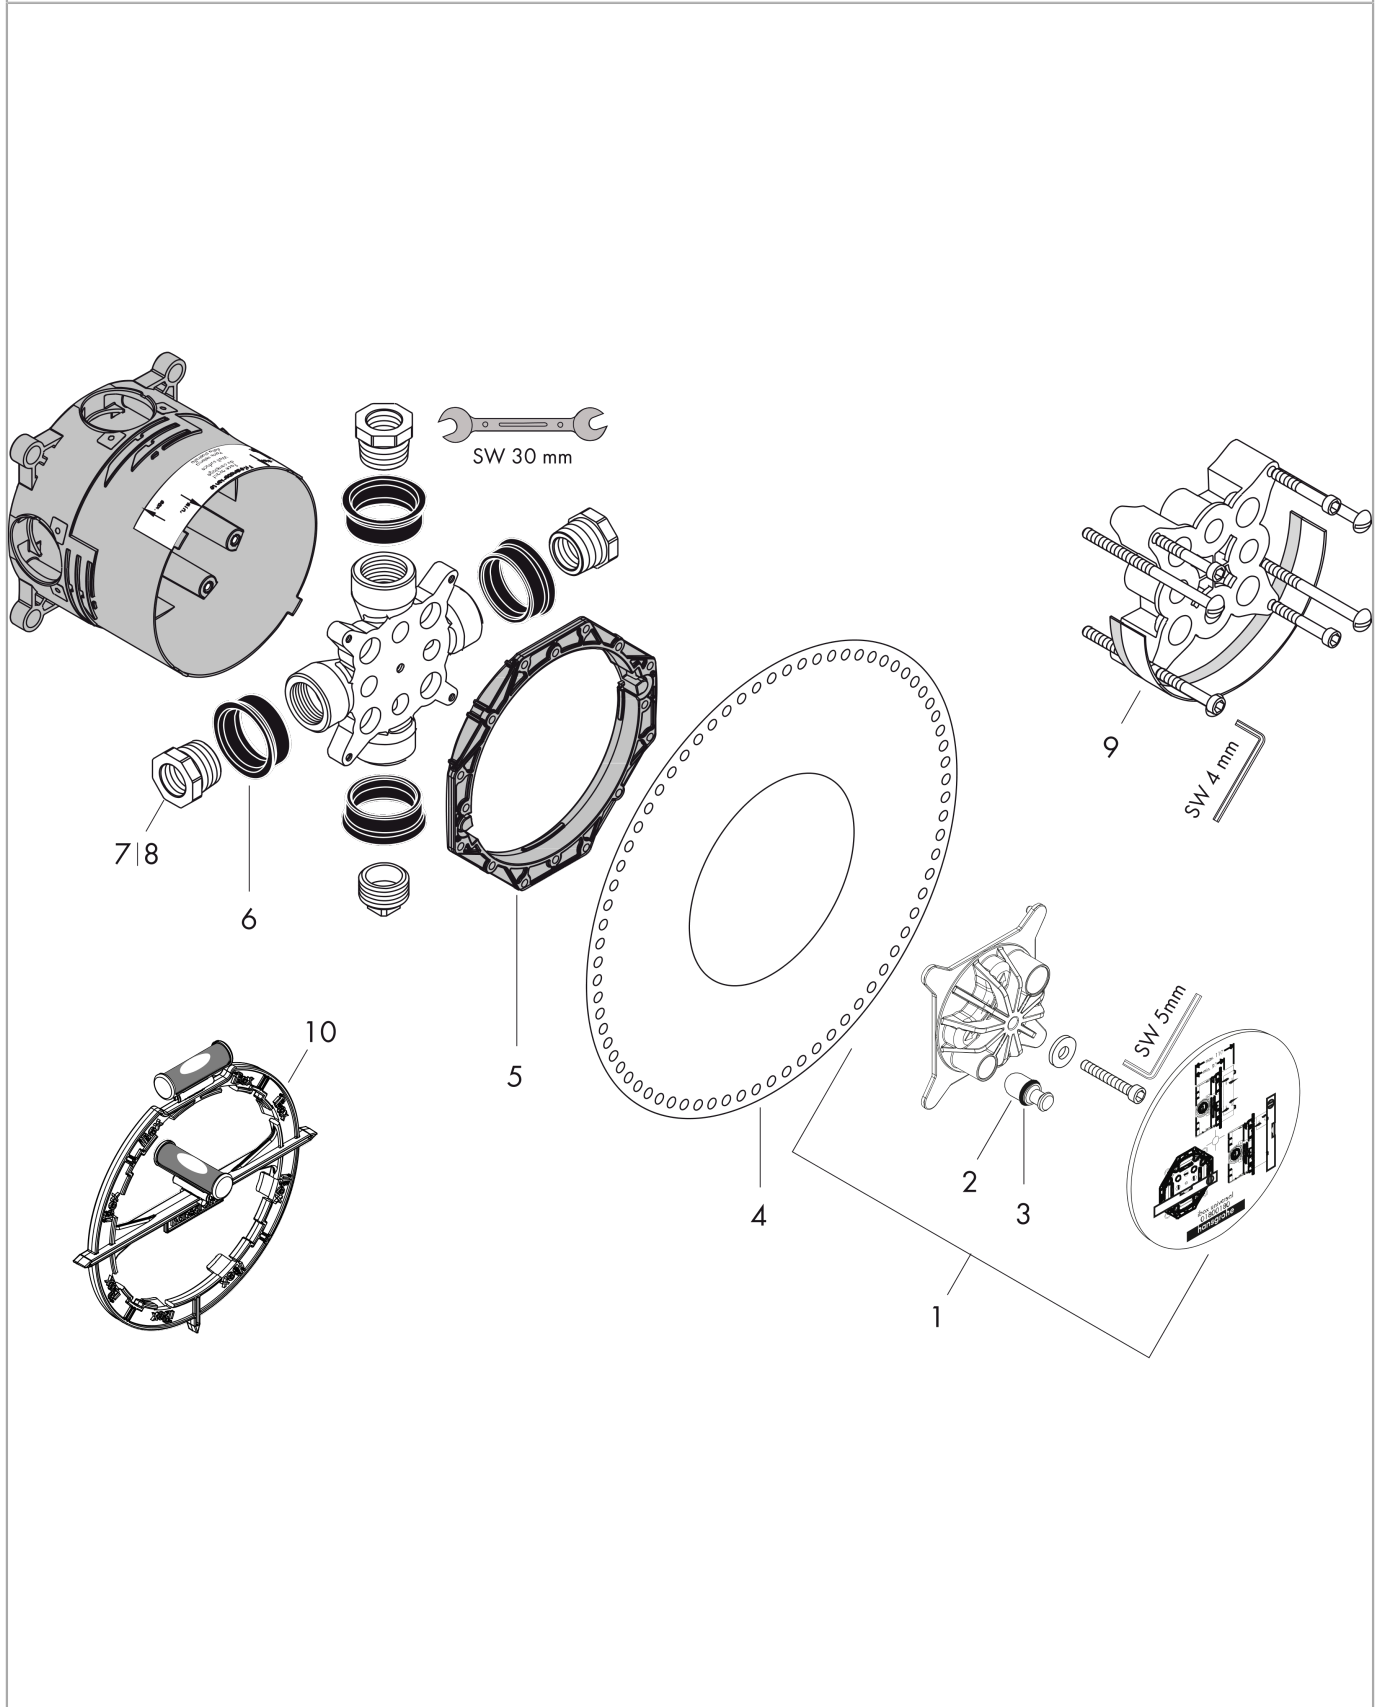

Basic set iBox universal 1/2" and 3/4"
 Surfaces: n.a. Art. no. : **01800180**

Description

product features

- suitable for all shower, bath and thermostat finish sets for concealed installation
- Connection thread Rp 3/4
- Operating pressure: min. 1 bar/max. 10 bar
- rotationally-symmetrical installation
- installation depth: from 80 to 108 mm
- WRAS 1907026
- WRAS 2104049
- Kiwa UK 1405706

Article Details

Price excl. VAT

£ 122.20

Certificates

kiwa

Product image

Scale drawing

Basic set iBox universal 1/2" and 3/4"
 Surfaces: n.a. Art. no. : **01800180**

Exploded Drawing

Year of production: >07/08

Basic set iBox universal 1/2" and 3/4"Surfaces: n.a. Art. no. : **01800180****Spare part list**

Year of production: >07/08

Pos.	Description	Art. no.	Price	PU
1	flushing unit complete	98560000	-	1
2	plug Ø 12 mm	97611000	-	1
3	O-ring 9x2	98119000	-	1
4	sealing foil	96445000	-	1
5	displacing ring	98797000	-	1
6	seal	97739000	-	1
7	reduction coupling	97759000	-	1
8	reduction coupling	97759980	-	1
9	extension 25 mm	13595000	-	1
10	fit-up aid	93500000	-	1
a	service set	92874000	-	1
b	fixation set	96615000	-	1