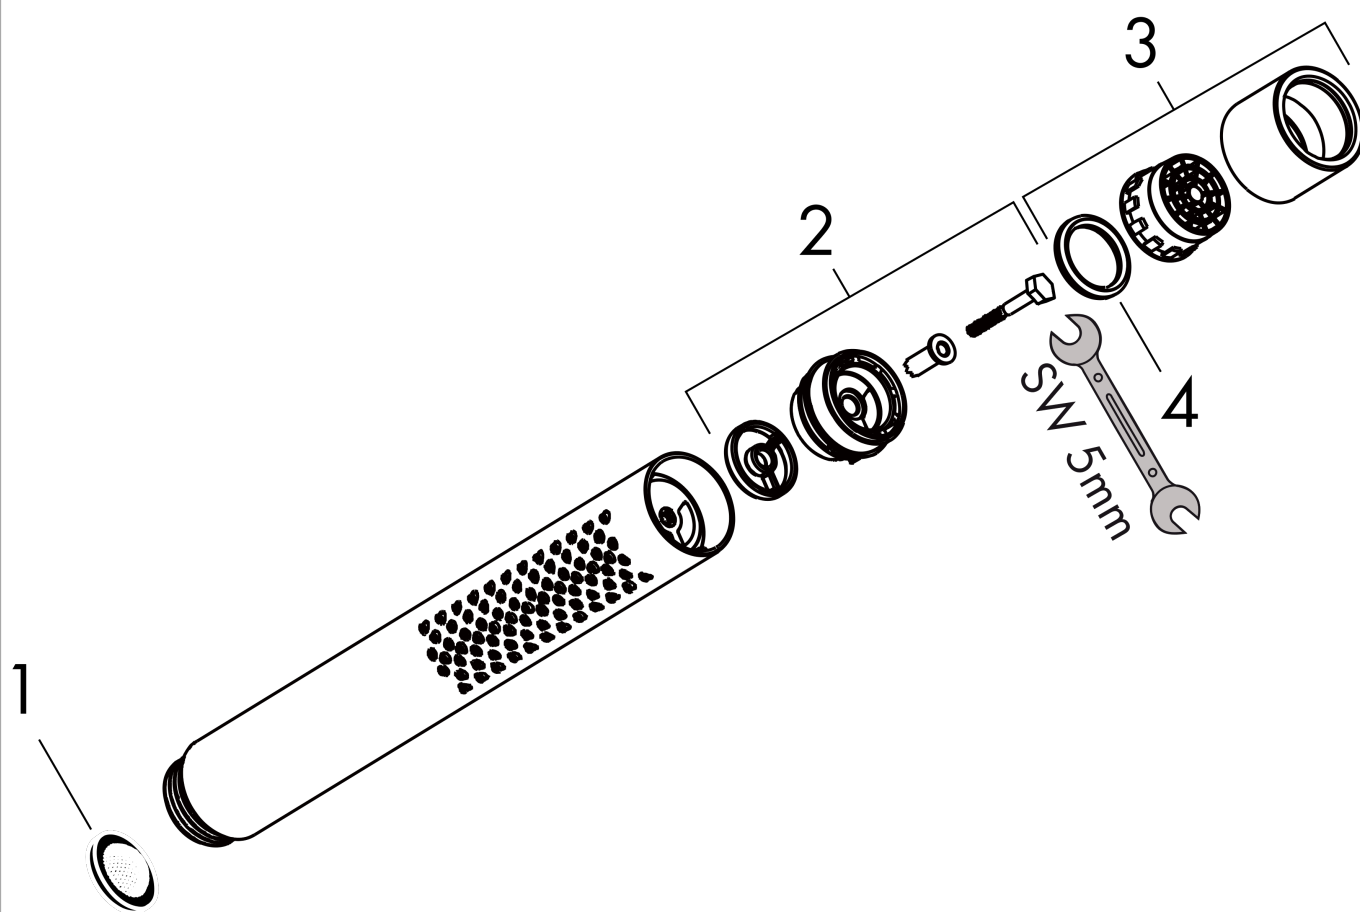

AXOR Starck
Baton hand shower 2jet
 Surfaces: Art. no. : **28532000**

product features

- Shower head size: 68 x 24 mm
- Spray pattern: Rain, Mono
- spray type adjustment by turning
- Maximum flow rate (at 3 bar): 16.2 l/min
- Flow rate Mono (at 3 bar): 12.4 l/min
- Flow rate Rain (at 3 bar): 16.2 l/min
- minimum flow pressure: 1 bar
- Operating pressure: min. 1 bar/max. 6 bar
- rinseable screen seal
- Connection thread 1/2"
- WRAS 1805023
- WRAS 1805023 - WRAS 1805023 Approval letter

Article Details

Technology

Certificates

Product image

Scale drawing

AXOR Starck
Baton hand shower 2jet
 Surfaces: Art. no. : **28532000**

Flowchart

The consumption was measured in combination with the appropriate fittings (thermostat/mixer/ in-wall valve) to reflect actual application in practice.

AXOR Starck
Baton hand shower 2jet
Surfaces: Art. no. : **28532000**

Exploded Drawing

Year of production: >04/05

AXOR Starck
Baton hand shower 2jet
 Surfaces: Art. no. : **28532000**

Spare part list

Year of production: >04/05