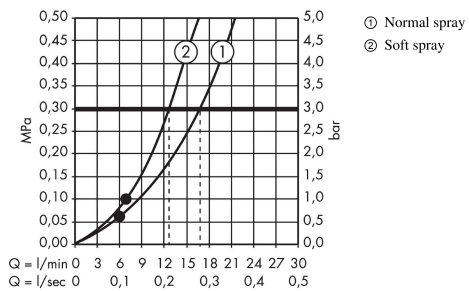

AXOR Starck
Baton hand shower 2jet
 Surfaces: Art. no. : **28532000**

product features

- Shower head size: 68 x 24 mm
- Spray pattern: Rain, Mono
- spray type adjustment by turning
- Maximum flow rate (at 3 bar): 16.2 l/min
- Flow rate Mono (at 3 bar): 12.4 l/min
- Flow rate Rain (at 3 bar): 16.2 l/min
- minimum flow pressure: 1 bar
- Operating pressure: min. 1 bar/max. 6 bar
- rinseable screen seal
- Connection thread 1/2"
- WRAS 1805023
- WRAS 1805023 - WRAS 1805023 Approval letter

Article Details

Technology

Certificates

Product image

Scale drawing

AXOR Starck
Baton hand shower 2jet
 Surfaces: Art. no. : **28532000**

Flowchart

The consumption was measured in combination with the appropriate fittings (thermostat/mixer/ in-wall valve) to reflect actual application in practice.