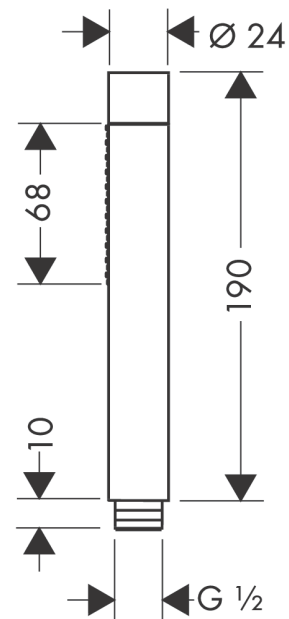

AXOR Starck
Baton hand shower 2jet
 Surfaces: Art. no. : **28532000**

product features

- Shower head size: 68 x 24 mm
- Spray pattern: Rain, Mono
- spray type adjustment by turning
- Maximum flow rate (at 3 bar): 16.2 l/min
- Flow rate Mono (at 3 bar): 12.4 l/min
- Flow rate Rain (at 3 bar): 16.2 l/min
- minimum flow pressure: 1 bar
- Operating pressure: min. 1 bar/max. 6 bar
- rinseable screen seal
- Connection thread 1/2"
- WRAS 1805023
- WRAS 1805023 - WRAS 1805023 Approval letter

Article Details

Technology

Certificates

Product image

Scale drawing

AXOR Starck
Baton hand shower 2jet
 Surfaces: Art. no. : **28532000**

Flowchart

The consumption was measured in combination with the appropriate fittings (thermostat/mixer/ in-wall valve) to reflect actual application in practice.

AXOR Starck
Baton hand shower 2jet
Surfaces: Art. no. : **28532000**

Exploded Drawing

Year of production: >04/05

AXOR Starck
Baton hand shower 2jet
 Surfaces: Art. no. : **28532000**

Spare part list

Year of production: >04/05

Pos.		Art. no.	Price	PU
1	filter packing	94246000	-	1
2	selector assy	95511000	-	1
3	spray former	95411000	-	1
4	O-Ring 14x2,5	98189000	-	1
a	flow-restrictor-set	92019000	-	1