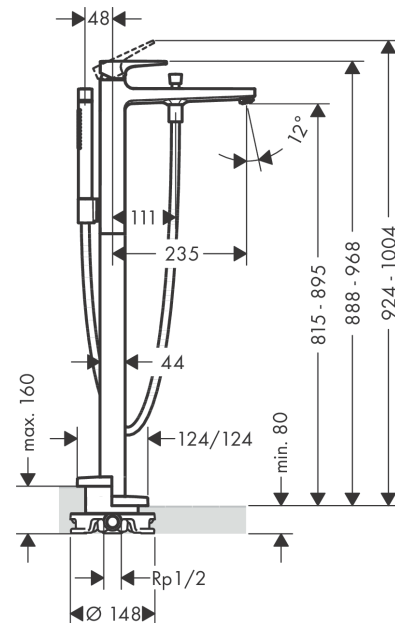

Scale drawing