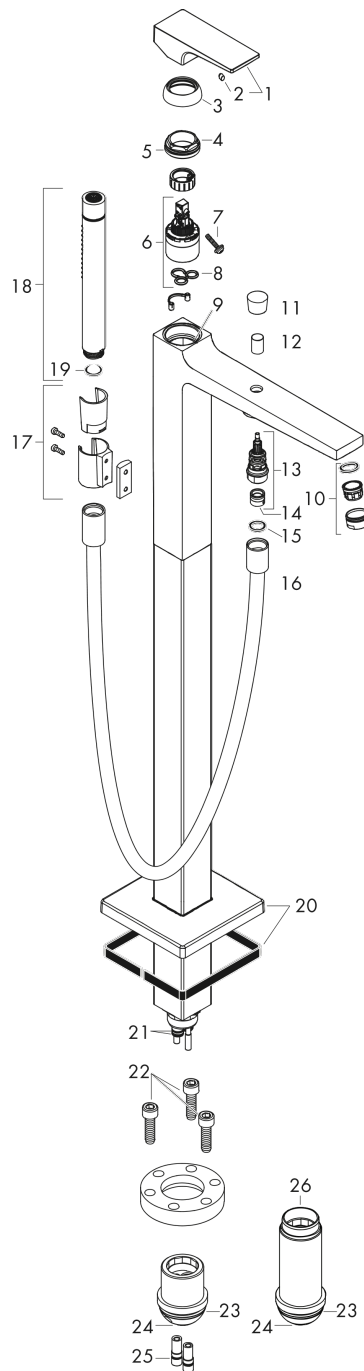

Metropol
Single lever bath mixer floor-standing with lever handle
 Surface: **Chrome** Article Number: **32532000**

Description

product features

- consists of: single lever bath mixer floor standing, baton hand shower, shower hose, shower holder
- 2 functions
- projection: 235 mm
- spray type mixer: Normal spray
- spray type hand shower: Rain, MonoRain
- maximum flow rate at 3 bar: 20 l/min
- flow rate for bath spout at 3 bar: 20 l/min
- ceramic cartridge
- temperature limitation adjustable
- diverter with automatic resetting
- non-return valve
- connection dimension: DN15
- connection type: basic set
- min. operating pressure: 1 bar
- max. operating pressure: 10 bar

Exploded Drawing

Year of production: >04/17

Metropol
Single lever bath mixer floor-standing with lever handle
 Surface: **Chrome** Article Number: **32532000**

Spare part list

Year of production: >04/17

Pos.	Description	Article Number	PC	PU
1	handle	93075000	11	1
2	screw cover	96338000	1	1
3	flange	97406000	6	1
4	nut	97209000	5	1
5	O-Ring 32x2	98193000	1	1
6	cartridge, assy	92730000	11	1
7	locking screw for handle	95140000	2	1
8	seal	95008000	3	1
9	O-ring 35x2	92604000	2	1
10	aerator M24x1 (30 l/min)	96512000	5	1
11	diverter knob	95284000	9	1
12	sleeve	97979000	5	1
13	selector	97978000	11	1
14	non return valve	97980000	8	1
15	seal	98058000	1	1
16	shower hose 1,25 m	28282000	99	1
17	shower holder, assy	96295000	8	1
18	handshower	28532000	99	1
19	filter packing	94246000	1	1
20	escutcheon	93245000	11	1
21	O-ring 9x1,5	98117000	1	1
22	hexagon socket screw M10x35	97670000	5	1
23	O-ring 44x2,5	98162000	2	1
24	O-ring 29x3	98371000	2	1
25	O-ring 7x2	98419000	1	1
26	extension set 60 mm	97686000	99	1
a	concealed item	10452180	99	1