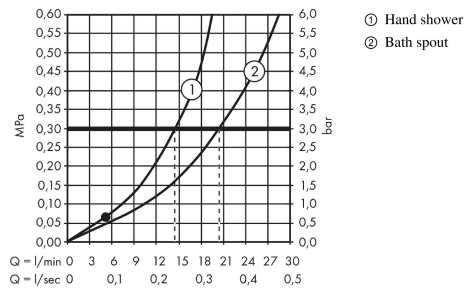

Metropol
Single lever bath mixer floor-standing with lever handle
 Surface: **Chrome** Article Number: **32532000**

Description

product features

- consists of: single lever bath mixer floor standing, baton hand shower, shower hose, shower holder
- 2 functions
- projection: 235 mm
- spray type mixer: Normal spray
- spray type hand shower: Rain, MonoRain
- maximum flow rate at 3 bar: 20 l/min
- flow rate for bath spout at 3 bar: 20 l/min
- ceramic cartridge
- temperature limitation adjustable
- diverter with automatic resetting
- non-return valve
- connection dimension: DN15
- connection type: basic set
- min. operating pressure: 1 bar
- max. operating pressure: 10 bar

Technology

Design awards

Product image

Scale drawing

Metropol
Single lever bath mixer floor-standing with lever handle
 Surface: **Chrome** Article Number: **32532000**

Flowchart

Metropol
Single lever bath mixer floor-standing with lever handle
 Surface: **Chrome** Article Number: **32532000**