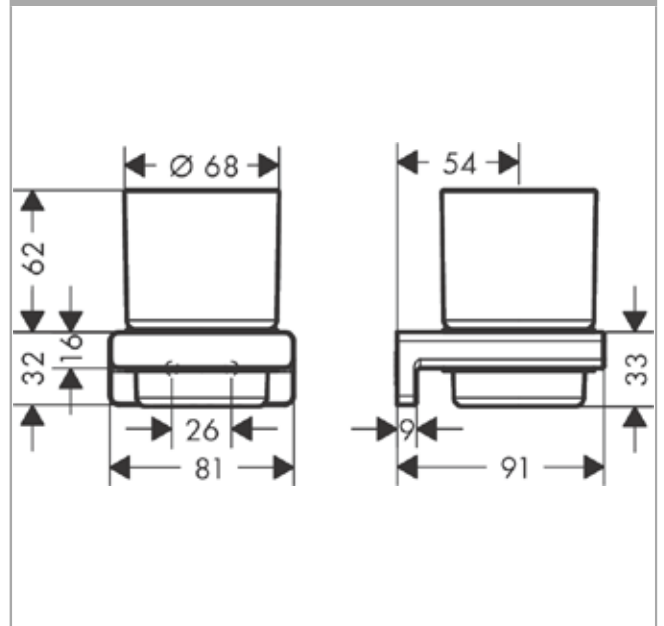

AddStoris
Toothbrush tumbler

Surfaces: **Chrome** Article Number: **41749000**

Description

product features

- wall-mounted
- material: matt glass
- material holder: metal
- with mounting material
- concealed fastening
- drilling distance: 26 mm
- diameter drill hole: 6 mm

Design awards

reddot winner 2021

Product image

Scale drawing

AddStoris
Toothbrush tumbler

Surfaces: **Chrome** Article Number: **41749000**

Exploded Drawing

Year of production: >04/21