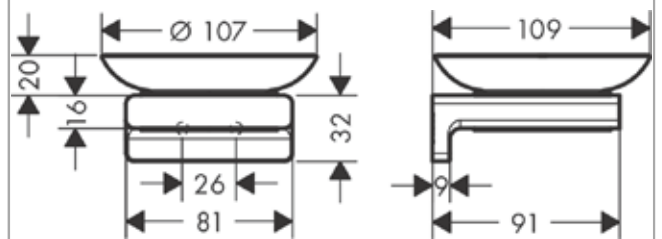

AddStoris

Soap dish

Surfaces: **Chrome** Article Number: **41746000**

Description

product features

- wall-mounted
- material recess: matt glass
- material holder: metal
- with mounting material
- concealed fastening
- drilling distance: 26 mm
- diameter drill hole: 6 mm

Design awards

reddot winner 2021

Product image

Scale drawing

AddStoris

Soap dish

Surfaces: **Chrome**

Article Number: **41746000**