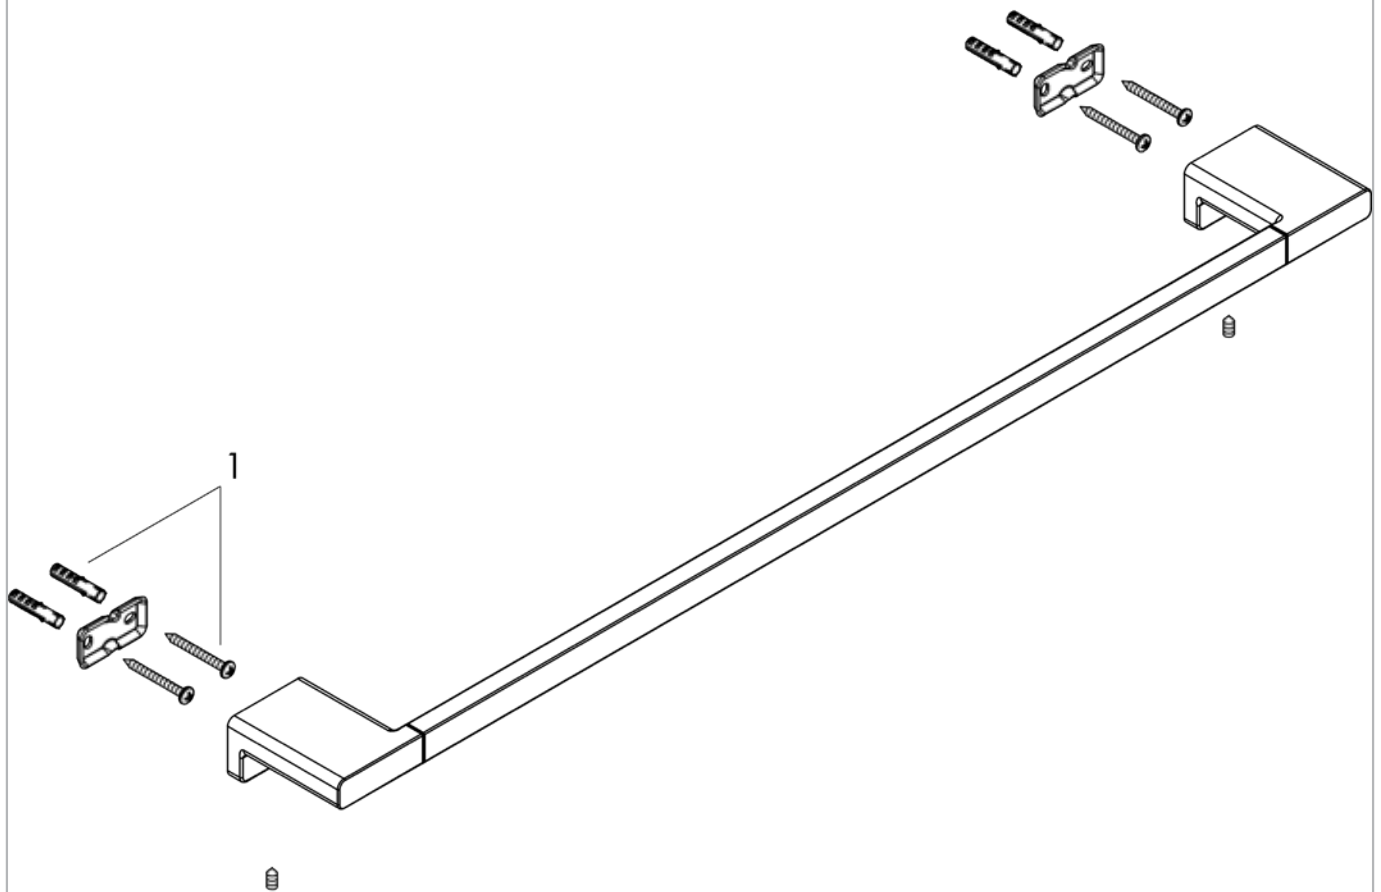

**AddStoris**

**Bath towel rail**

Surfaces: **Chrome** Article Number: **41747000**

**Description**

**product features**

- wall-mounted
- material: metal
- material holder: metal
- length: 648 mm
- with mounting material
- concealed fastening
- drilling distance: 626 mm
- diameter drill hole: 6 mm

**Design awards**

reddot winner 2021

**Product image**

**Scale drawing**

**AddStoris**  
**Bath towel rail**  
 Surfaces: **Chrome**

Article Number: **41747000**

**Exploded Drawing**

Year of production: >04/21

**AddStoris**

**Bath towel rail**

Surfaces: **Chrome** Article Number: **41747000**

**Spare part list**

Year of production: >04/21

Pos.	Description	Article Number	Price	PU
1	mounting set	40915000	-	1