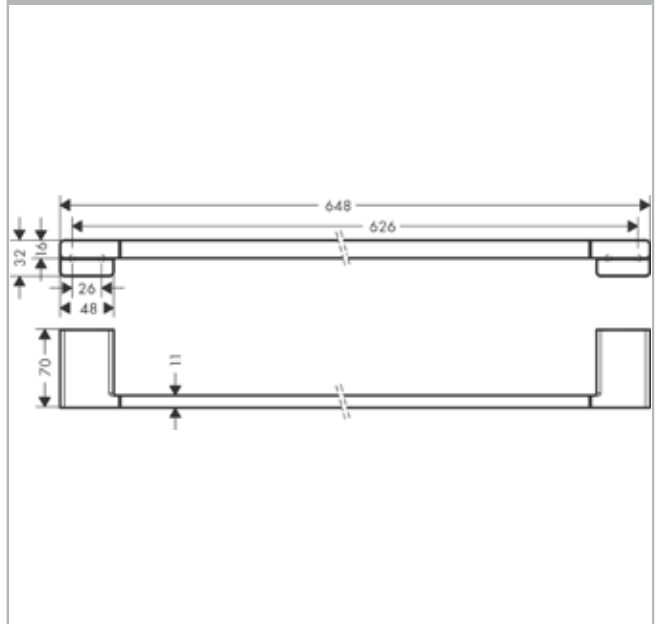

**AddStoris**

**Bath towel rail**

Surfaces: **Chrome** Article Number: **41747000**

**Description**

**product features**

- wall-mounted
- material: metal
- material holder: metal
- length: 648 mm
- with mounting material
- concealed fastening
- drilling distance: 626 mm
- diameter drill hole: 6 mm

**Design awards**

reddot winner 2021

**Product image**

**Scale drawing**

**AddStoris**  
**Bath towel rail**  
 Surfaces: **Chrome**

Article Number: **41747000**

**Exploded Drawing**

Year of production: >04/21

**AddStoris**

**Bath towel rail**

Surfaces: **Chrome** Article Number: **41747000**

**Spare part list**

Year of production: >04/21

Pos.	Description	Article Number	Price	PU
1	mounting set	40915000	-	1