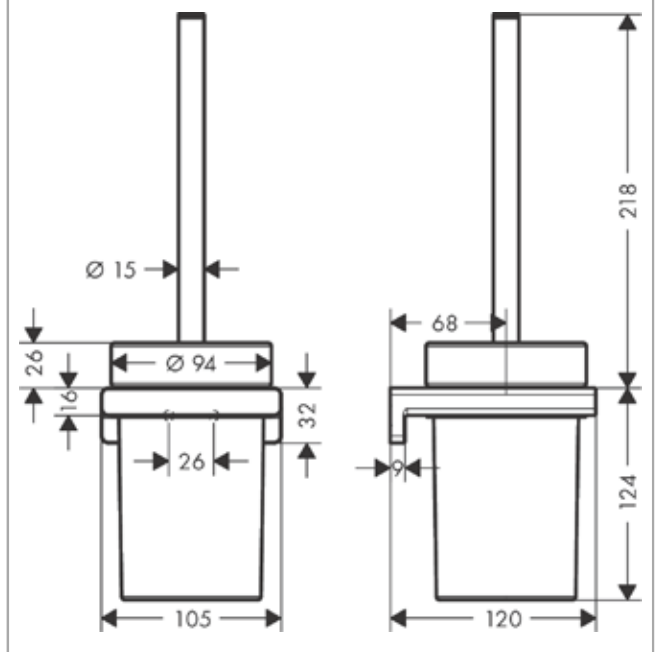

AddStoris

Toilet brush holder wall-mounted

Surfaces: **Chrome** Article Number: **41752000**

Description

product features

- wall-mounted
- material: metal
- material recess: matt glass
- with removable insert
- with mounting material
- concealed fastening
- drilling distance 26 mm
- diameter drill hole: 6 mm

Design awards

reddot winner 2021

Product image

Scale drawing

AddStoris

Toilet brush holder wall-mounted

Surfaces: **Chrome** Article Number: **41752000**

Exploded Drawing